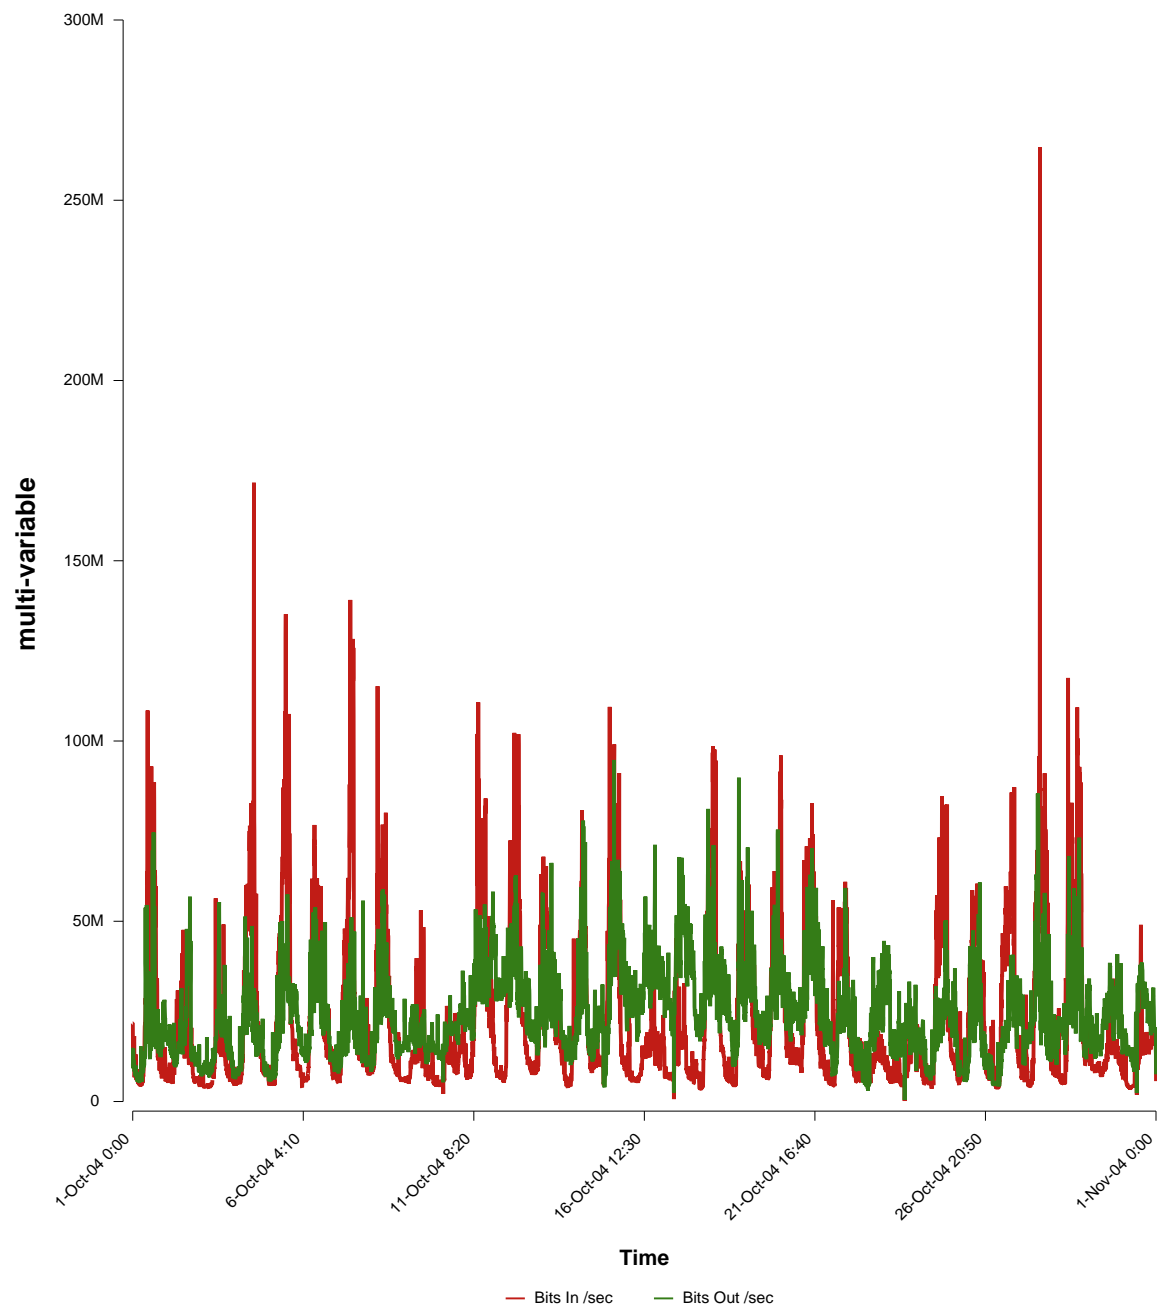

eHealth Trend Report

Divide by Time

SUNET-A-GBG-GU

From: 2004/10/01 00:00
To: 2004/10/31 23:59

Created: 2004/11/02 03:40:49