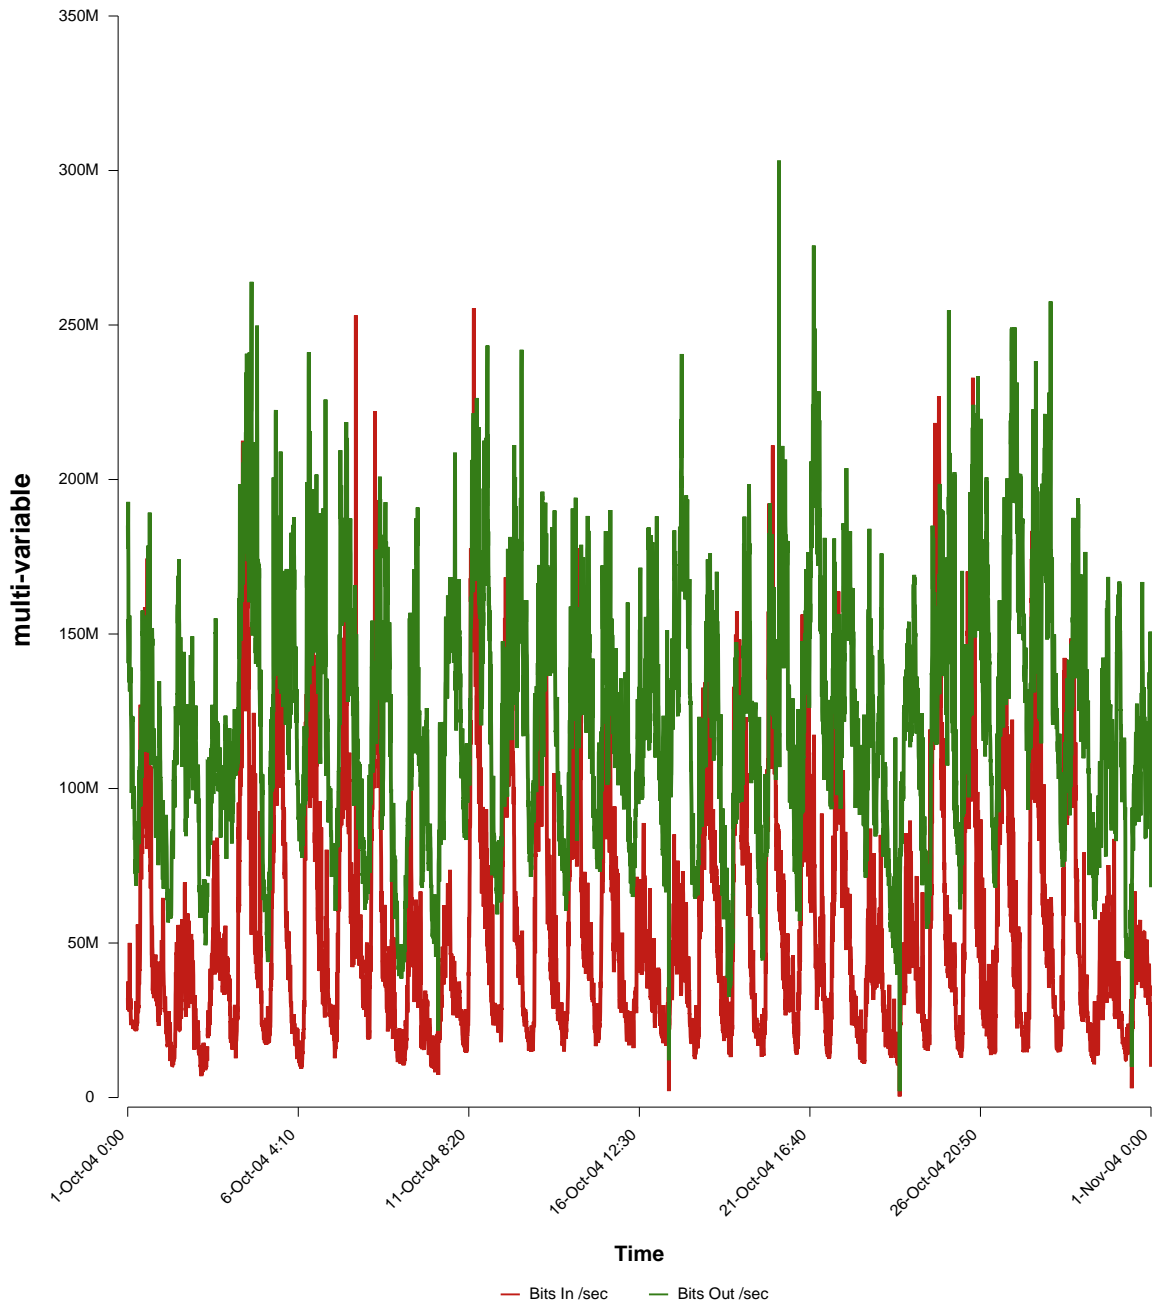

eHealth Trend Report

Divide by Time

SUNET-A-GBG-CHALMERS

From: 2004/10/01 00:00
To: 2004/10/31 23:59

Created: 2004/11/02 03:30:44