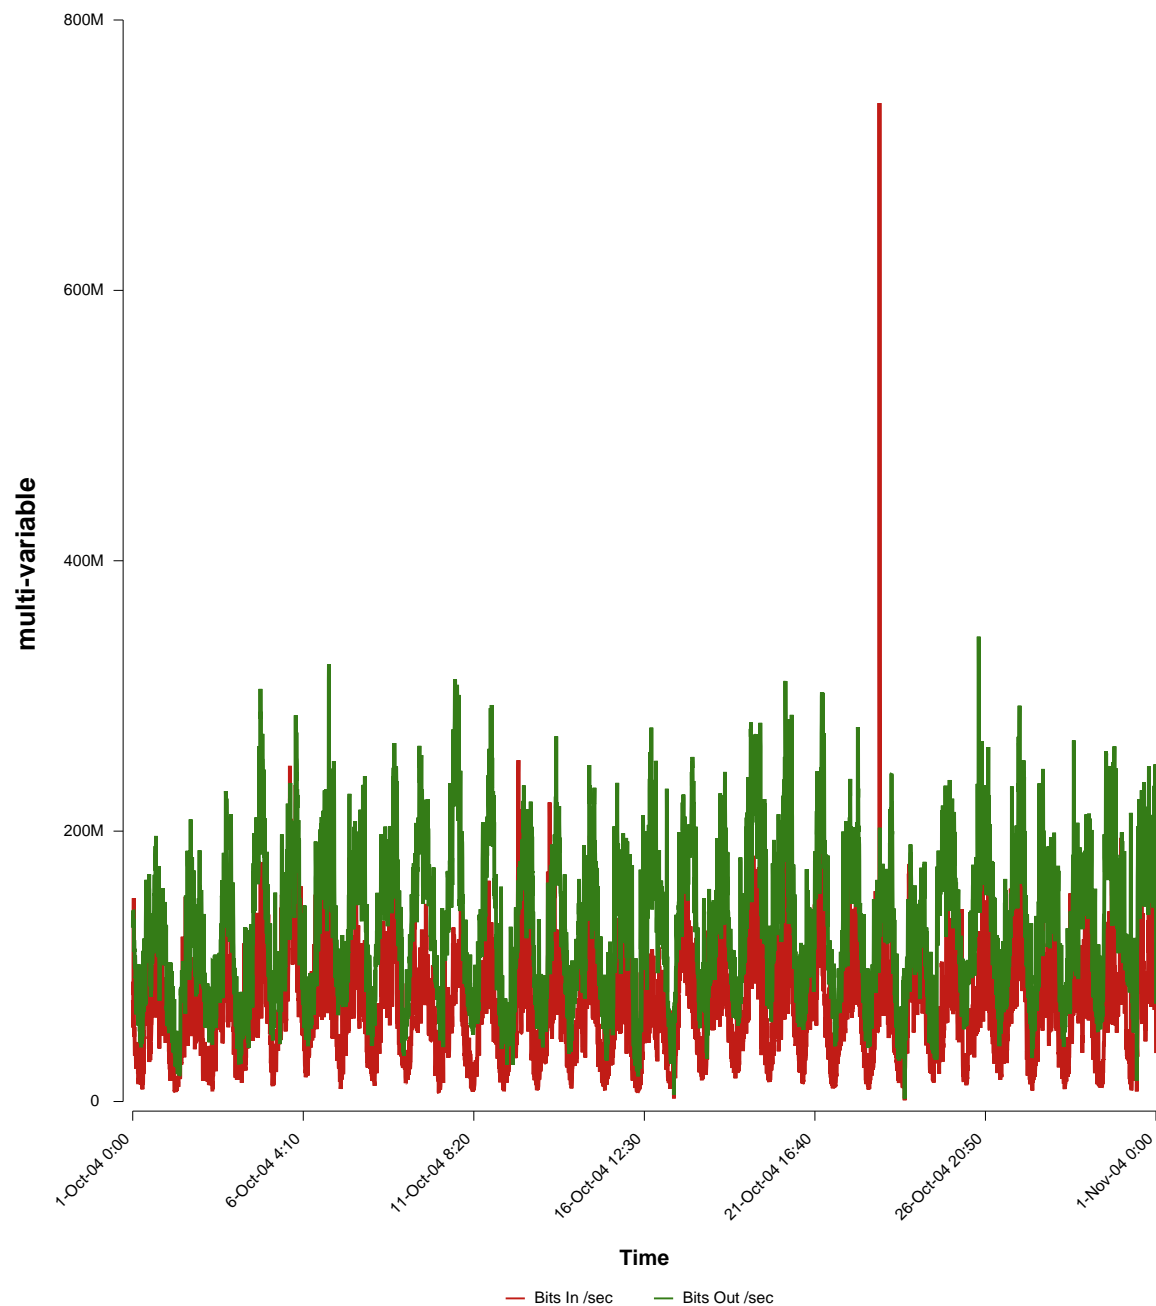

eHealth Trend Report

Divide by Time

SUNET-A-GAVLE-HIG

From: 2004/10/01 00:00
To: 2004/10/31 23:59

Created: 2004/11/02 03:20:48