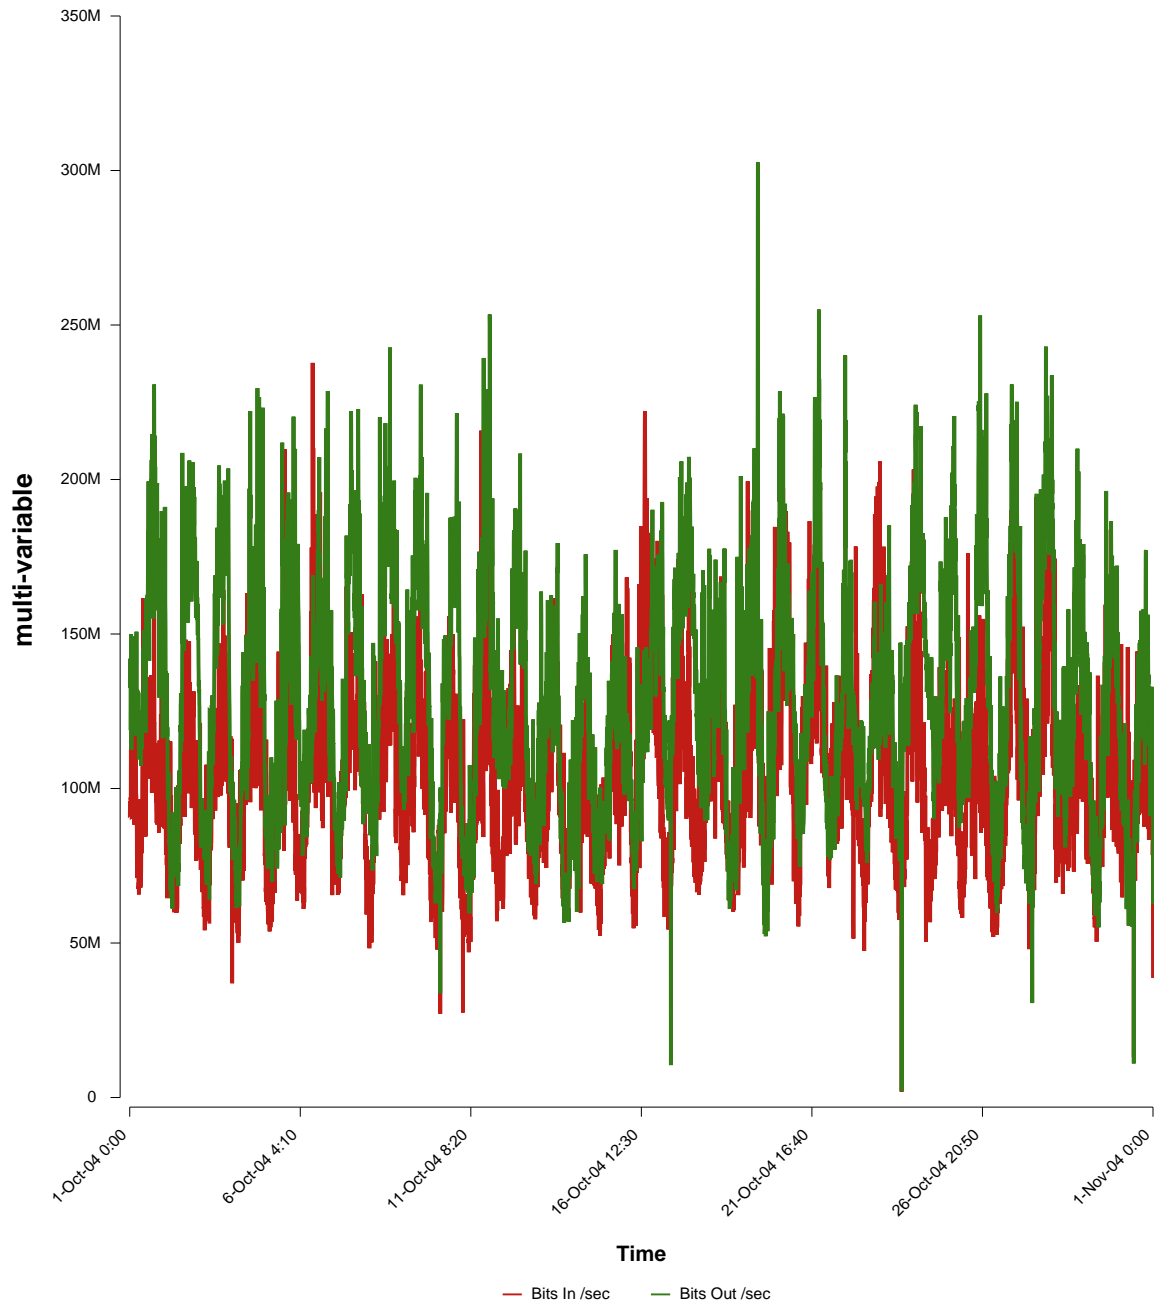

eHealth Trend Report

Divide by Time

SUNET-A-BORLANGE-DU

From: 2004/10/01 00:00
To: 2004/10/31 23:59

Created: 2004/11/02 03:10:45