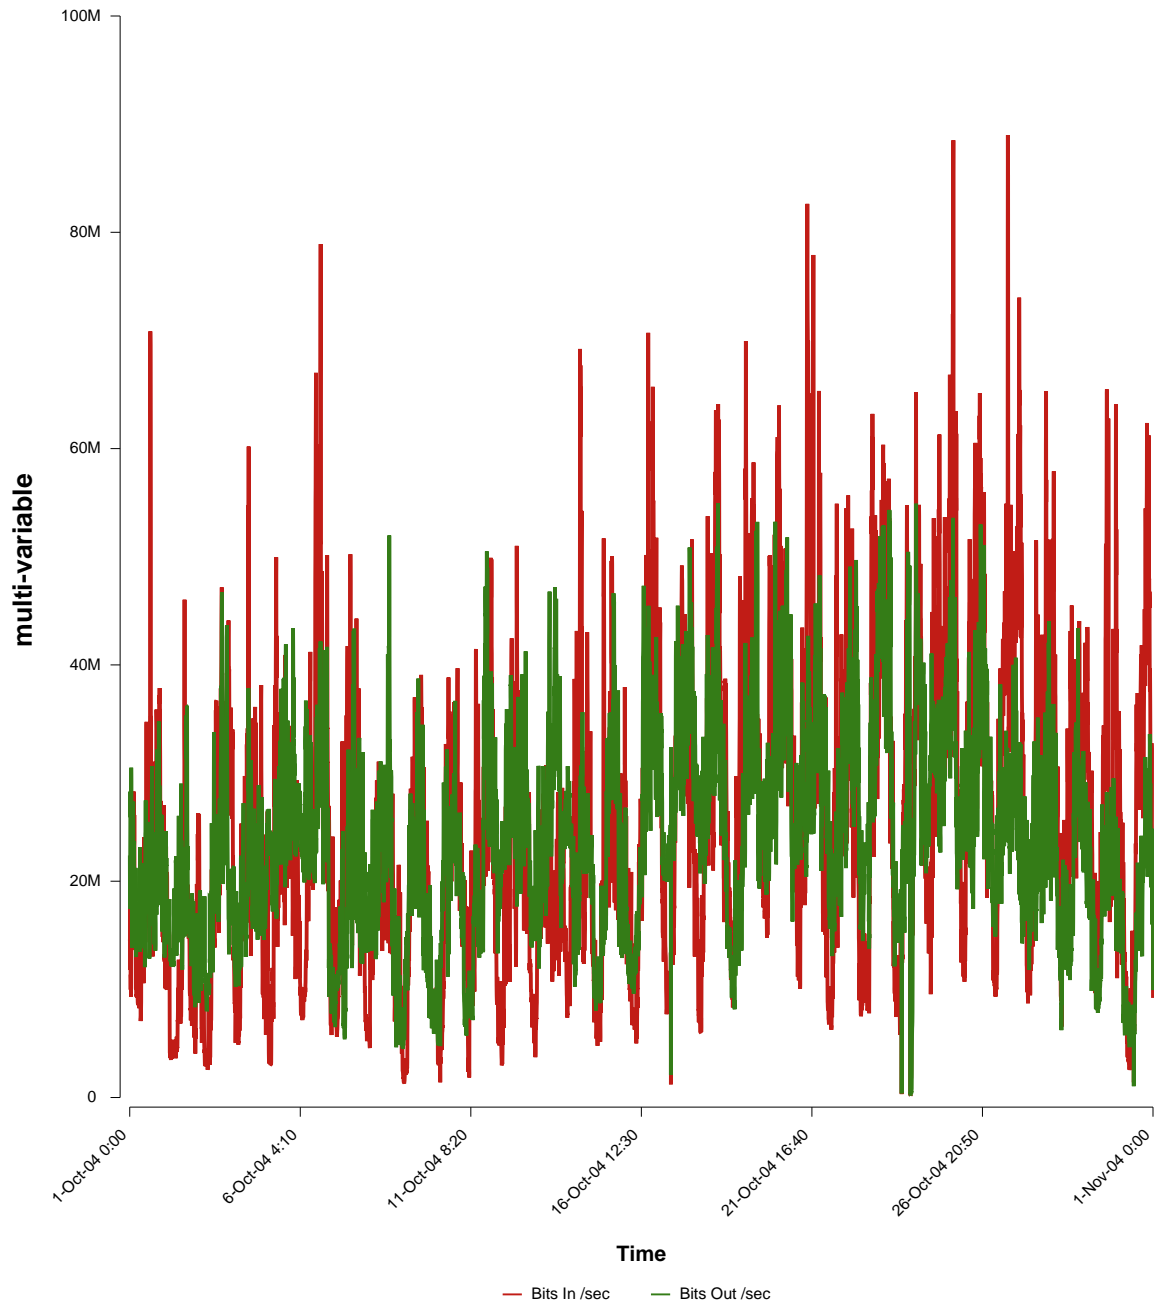

eHealth Trend Report

Divide by Time

SUNET-A-BORAS-HB

From: 2004/10/01 00:00
To: 2004/10/31 23:59

Created: 2004/11/02 03:05:45