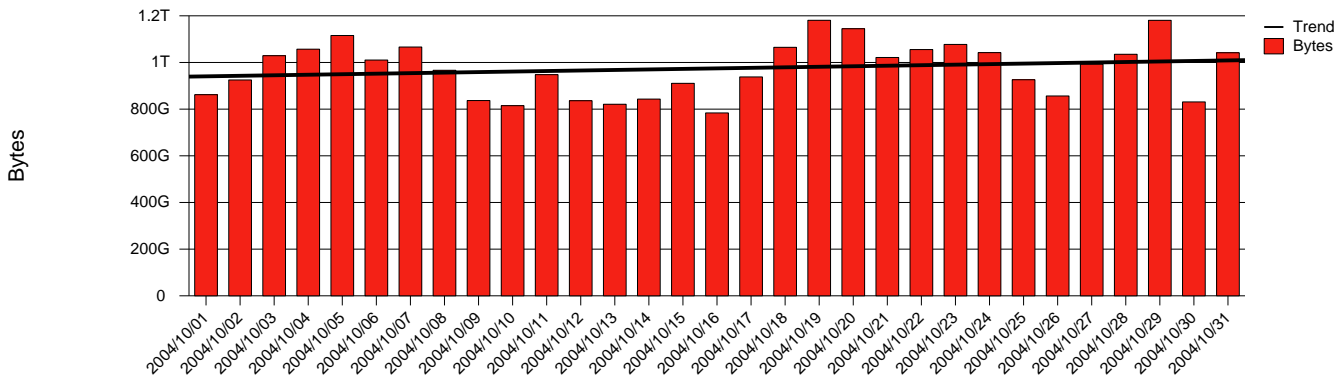

Visby, HGO - Monthly Health Report

LAN/WAN

Report for 2004/10/31

Total Network Volume by Month

Total Network Volume by Week

Total Network Volume by Day

Situations to Watch

Rank	Element Name	Variable	Threshold Value	Monthly Average		Days to (from) Threshold
				Actual	Predicted	
1	hgo1-POS(In)	Errors (% Frames)	5.000	0.000	0.000	Increasing
2	hgo1-POS(In)	Volume (Bandwidth %)	80.000	1.423	0.884	Decreasing
3	hgo1-POS(Out)	Volume (Bandwidth %)	80.000	2.202	1.286	Decreasing
4	hgo2-POS(In)	Errors (% Frames)	5.000	0.000	0.073	Decreasing