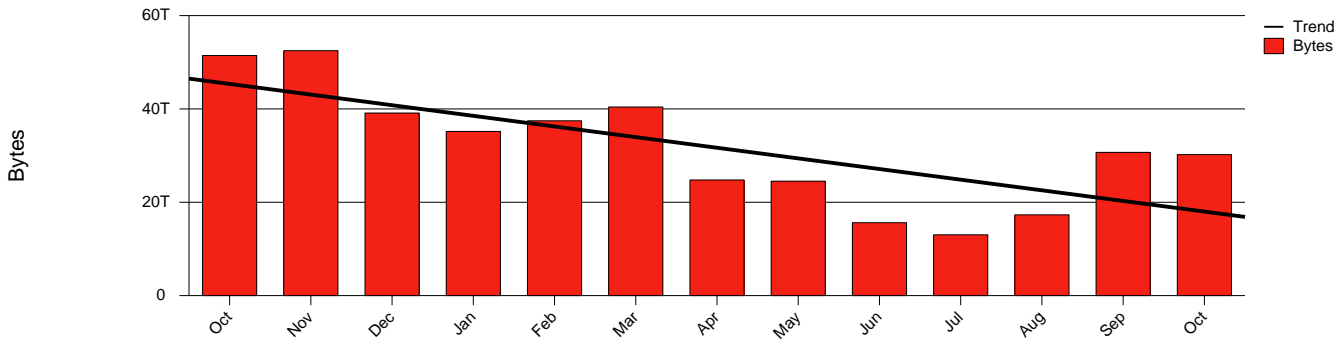

Visby, HGO - Monthly Health Report

LAN/WAN

Report for 2004/10/31

Total Network Volume by Month

Total Network Volume by Week

Total Network Volume by Day

Situations to Watch

Rank	Element Name	Variable	Threshold Value	Monthly Average		Days to (from) Threshold
				Actual	Predicted	
1	hgo1-POS(In)	Errors (% Frames)	5.000	0.000	0.000	Increasing
2	hgo1-POS(In)	Volume (Bandwidth %)	80.000	1.423	0.884	Decreasing
3	hgo1-POS(Out)	Volume (Bandwidth %)	80.000	2.202	1.286	Decreasing
4	hgo2-POS(In)	Errors (% Frames)	5.000	0.000	0.073	Decreasing