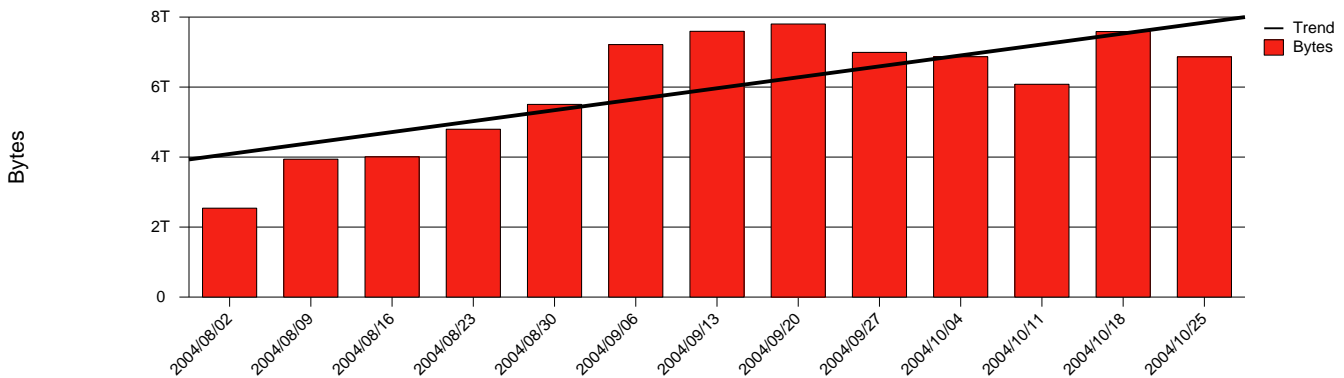

Visby, HGO - Monthly Health Report

LAN/WAN

Report for 2004/10/31

Total Network Volume by Month

Total Network Volume by Week

Total Network Volume by Day

Situations to Watch

Rank	Element Name	Variable	Threshold Value	Monthly Average		Days to (from) Threshold
				Actual	Predicted	
1	hgo1-POS(In)	Errors (% Frames)	5.000	0.000	0.000	Increasing
2	hgo1-POS(In)	Volume (Bandwidth %)	80.000	1.423	0.884	Decreasing
3	hgo1-POS(Out)	Volume (Bandwidth %)	80.000	2.202	1.286	Decreasing
4	hgo2-POS(In)	Errors (% Frames)	5.000	0.000	0.073	Decreasing