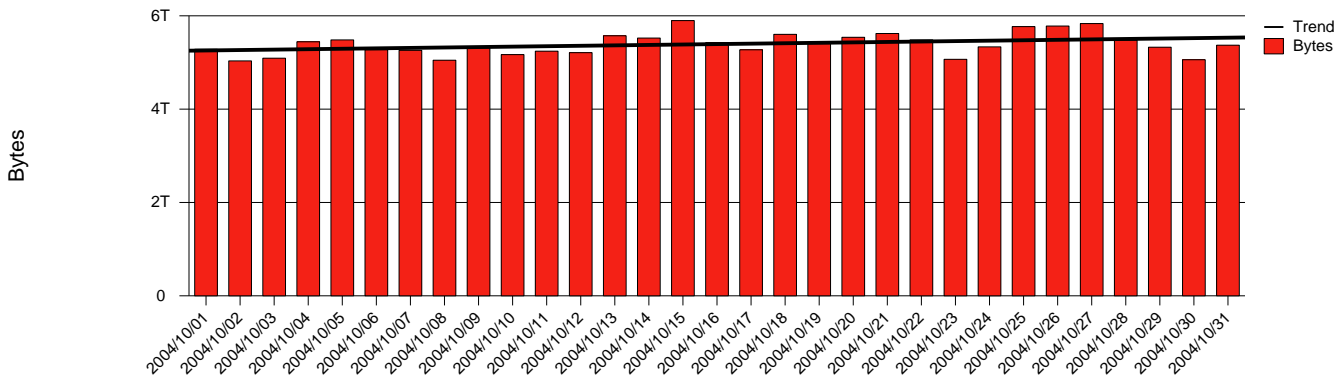

# Uppsala, UU - Monthly Health Report

LAN/WAN

Report for 2004/10/31

Total Network Volume by Month

Total Network Volume by Week

Total Network Volume by Day

Situations to Watch

Rank	Element Name	Variable	Threshold	Monthly Average		Days to (from) Threshold
			Value	Actual	Predicted	
1	uu1-SRP(Out)	Volume (Bandwidth %)	80.000	12.649	9.247	Increasing
2	uu1-SRP(In)	Volume (Bandwidth %)	80.000	7.409	5.815	Increasing
3	uu2-SRP(In)	Errors (% Frames)	5.000	0.001	0.004	Increasing
4	uu2-SRP(Out)	Volume (Bandwidth %)	80.000	0.000	0.033	Increasing
5	uu2-SRP(In)	Volume (Bandwidth %)	80.000	0.004	0.031	Increasing
6	uu1-SRP(In)	Errors (% Frames)	5.000	0.000	0.000	Increasing