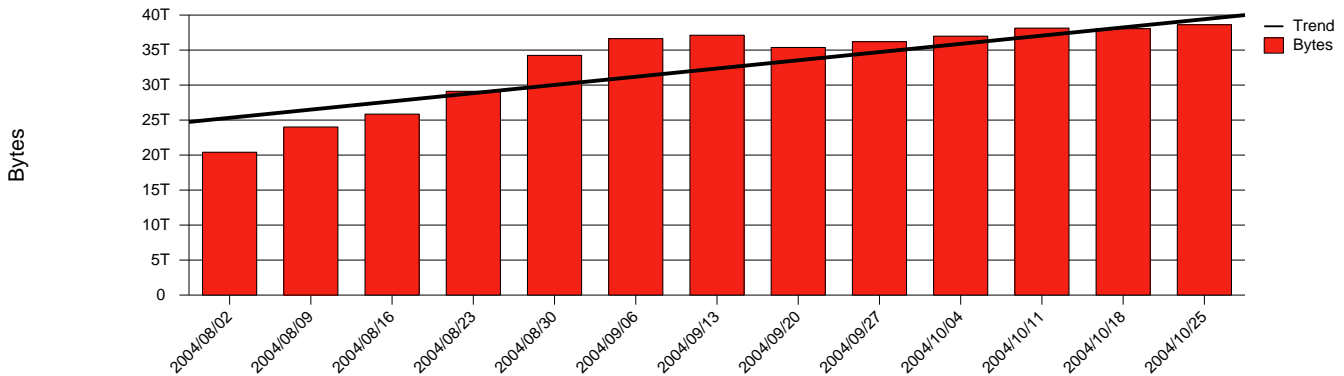

# Uppsala, UU - Monthly Health Report

LAN/WAN

Report for 2004/10/31

Total Network Volume by Month

Total Network Volume by Week

Total Network Volume by Day

Situations to Watch

Rank	Element Name	Variable	Threshold	Monthly Average		Days to (from) Threshold
			Value	Actual	Predicted	
1	uu1-SRP(Out)	Volume (Bandwidth %)	80.000	12.649	9.247	Increasing
2	uu1-SRP(In)	Volume (Bandwidth %)	80.000	7.409	5.815	Increasing
3	uu2-SRP(In)	Errors (% Frames)	5.000	0.001	0.004	Increasing
4	uu2-SRP(Out)	Volume (Bandwidth %)	80.000	0.000	0.033	Increasing
5	uu2-SRP(In)	Volume (Bandwidth %)	80.000	0.004	0.031	Increasing
6	uu1-SRP(In)	Errors (% Frames)	5.000	0.000	0.000	Increasing