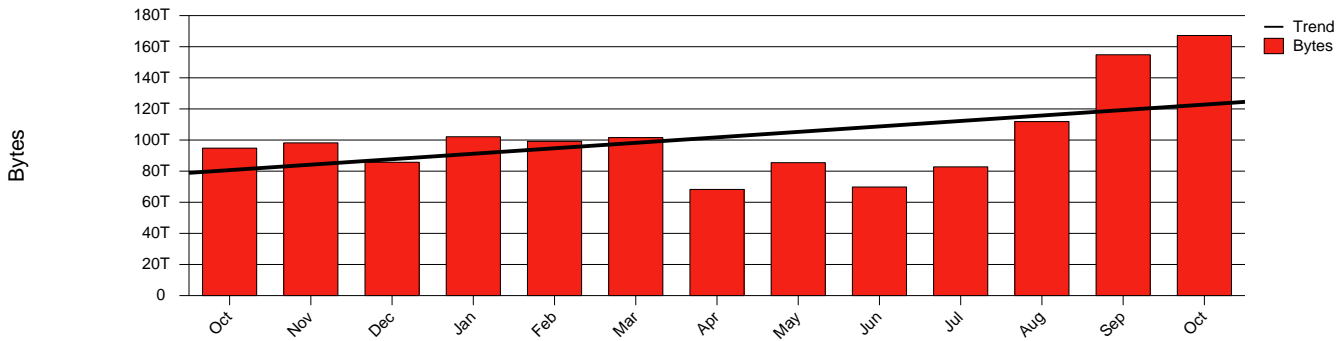

# Uppsala, UU - Monthly Health Report

LAN/WAN

Report for 2004/10/31

Total Network Volume by Month

Total Network Volume by Week

Total Network Volume by Day

Situations to Watch

Rank	Element Name	Variable	Threshold	Monthly Average		Days to (from) Threshold
			Value	Actual	Predicted	
1	uu1-SRP(Out)	Volume (Bandwidth %)	80.000	12.649	9.247	Increasing
2	uu1-SRP(In)	Volume (Bandwidth %)	80.000	7.409	5.815	Increasing
3	uu2-SRP(In)	Errors (% Frames)	5.000	0.001	0.004	Increasing
4	uu2-SRP(Out)	Volume (Bandwidth %)	80.000	0.000	0.033	Increasing
5	uu2-SRP(In)	Volume (Bandwidth %)	80.000	0.004	0.031	Increasing
6	uu1-SRP(In)	Errors (% Frames)	5.000	0.000	0.000	Increasing