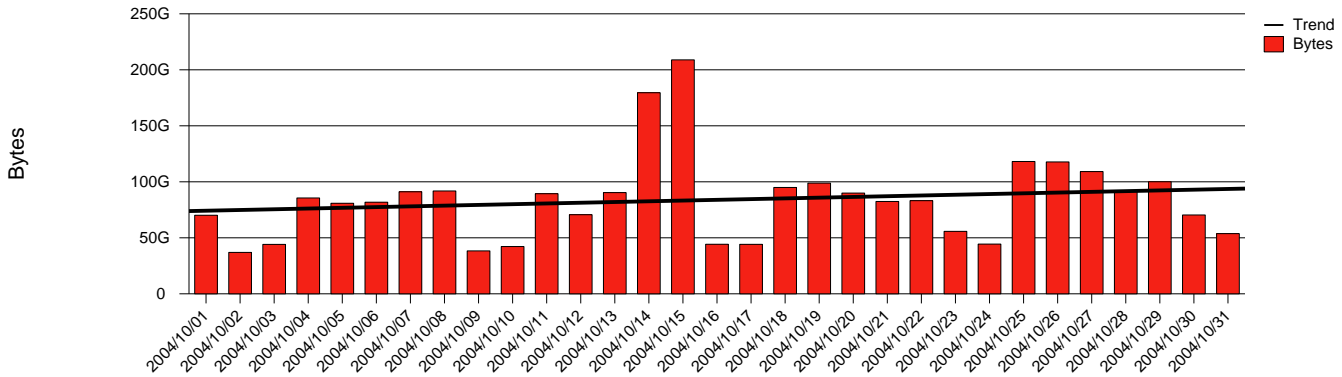

# Uppsala, SLU - Monthly Health Report

LAN/WAN

Report for 2004/10/31

Total Network Volume by Month

Total Network Volume by Week

Total Network Volume by Day

Situations to Watch

Rank	Element Name	Variable	Threshold	Monthly Average		Days to (from) Threshold
			Value	Actual	Predicted	
1	slu2-SRP(In)	Errors (% Frames)	5.000	0.000	0.004	Increasing
2	slu1-SRP(In)	Volume (Bandwidth %)	80.000	0.169	0.153	Increasing
3	slu2-SRP(In)	Volume (Bandwidth %)	80.000	0.004	0.003	Increasing
4	slu1-SRP(In)	Errors (% Frames)	5.000	0.000	0.000	Increasing
5	slu1-SRP(Out)	Volume (Bandwidth %)	80.000	0.025	0.020	Decreasing
6	slu2-SRP(Out)	Volume (Bandwidth %)	80.000	0.115	0.088	Decreasing