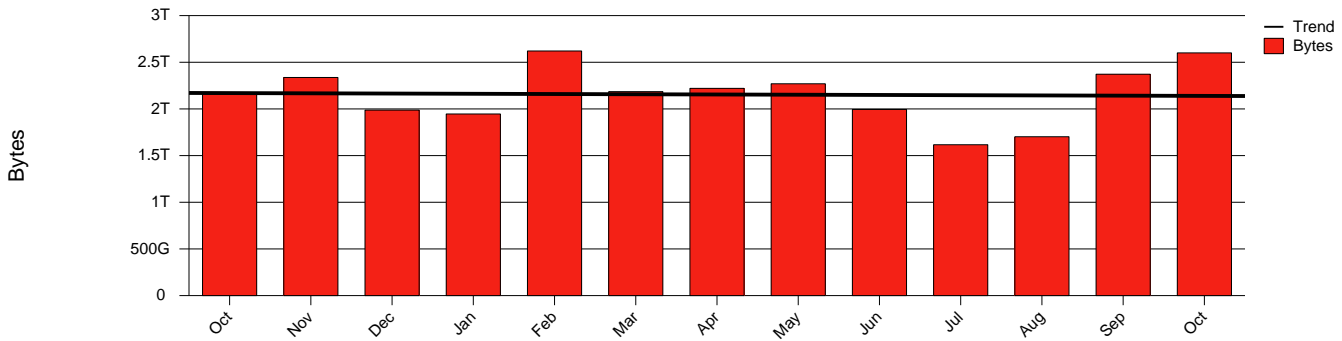

# Uppsala, SLU - Monthly Health Report

LAN/WAN

Report for 2004/10/31

Total Network Volume by Month

Total Network Volume by Week

Total Network Volume by Day

Situations to Watch

Rank	Element Name	Variable	Threshold	Monthly Average		Days to (from) Threshold
			Value	Actual	Predicted	
1	slu2-SRP(In)	Errors (% Frames)	5.000	0.000	0.004	Increasing
2	slu1-SRP(In)	Volume (Bandwidth %)	80.000	0.169	0.153	Increasing
3	slu2-SRP(In)	Volume (Bandwidth %)	80.000	0.004	0.003	Increasing
4	slu1-SRP(In)	Errors (% Frames)	5.000	0.000	0.000	Increasing
5	slu1-SRP(Out)	Volume (Bandwidth %)	80.000	0.025	0.020	Decreasing
6	slu2-SRP(Out)	Volume (Bandwidth %)	80.000	0.115	0.088	Decreasing