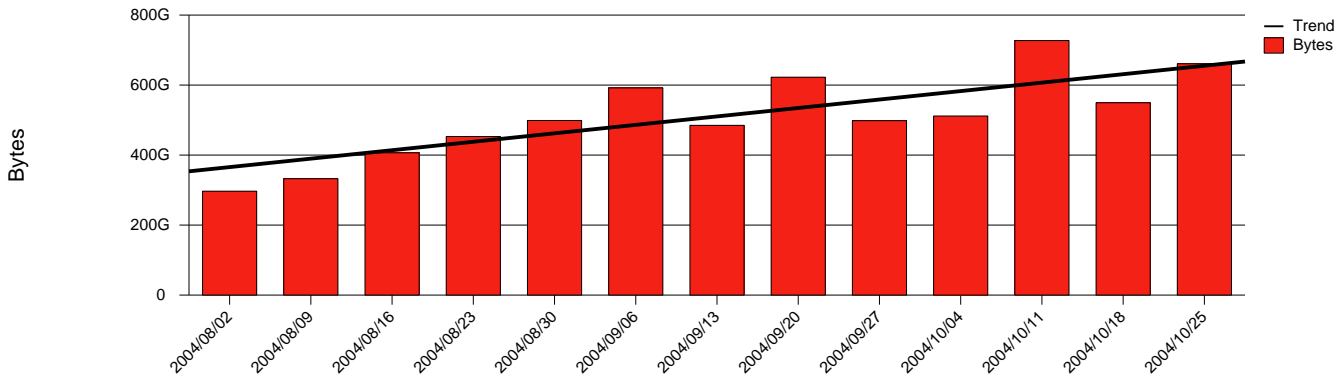

# Uppsala, SLU - Monthly Health Report

LAN/WAN

Report for 2004/10/31

Total Network Volume by Month

Total Network Volume by Week

Total Network Volume by Day

Situations to Watch

Rank	Element Name	Variable	Threshold	Monthly Average		Days to (from) Threshold
			Value	Actual	Predicted	
1	slu2-SRP(In)	Errors (% Frames)	5.000	0.000	0.004	Increasing
2	slu1-SRP(In)	Volume (Bandwidth %)	80.000	0.169	0.153	Increasing
3	slu2-SRP(In)	Volume (Bandwidth %)	80.000	0.004	0.003	Increasing
4	slu1-SRP(In)	Errors (% Frames)	5.000	0.000	0.000	Increasing
5	slu1-SRP(Out)	Volume (Bandwidth %)	80.000	0.025	0.020	Decreasing
6	slu2-SRP(Out)	Volume (Bandwidth %)	80.000	0.115	0.088	Decreasing