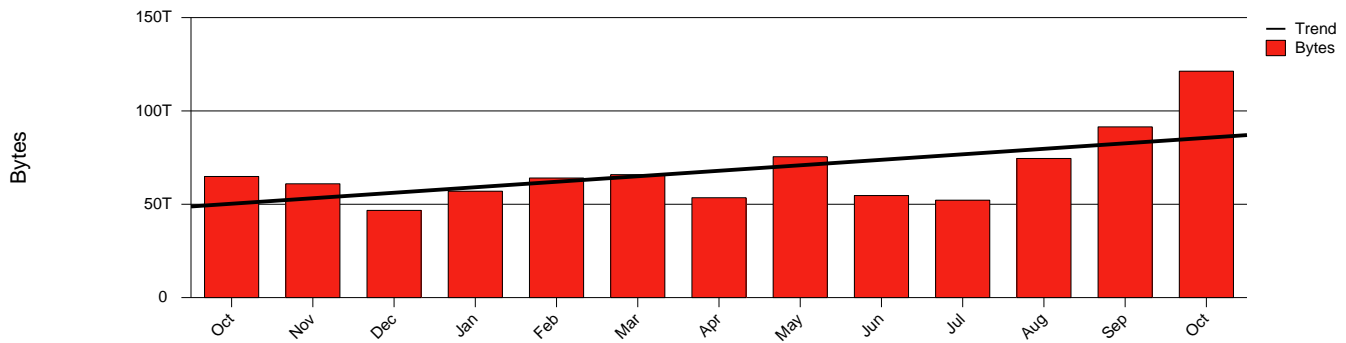

# Umeå, UMU - Monthly Health Report

LAN/WAN

Report for 2004/10/31

Total Network Volume by Month

Total Network Volume by Week

Total Network Volume by Day

Situations to Watch

| Rank | Element Name  | Variable             | Threshold Value | Monthly Average |           | Days to (from) Threshold |
|------|---------------|----------------------|-----------------|-----------------|-----------|--------------------------|
|      |               |                      |                 | Actual          | Predicted |                          |
| 1    | umu1-SRP(Out) | Volume (Bandwidth %) | 80.000          | 10.331          | 7.071     | Increasing               |
| 2    | umu1-SRP(In)  | Volume (Bandwidth %) | 80.000          | 4.218           | 3.053     | Increasing               |
| 3    | umu1-SRP(In)  | Errors (% Frames)    | 5.000           | 0.000           | 0.000     | Increasing               |
| 4    | umu2-SRP(In)  | Volume (Bandwidth %) | 80.000          | 0.002           | 0.001     | Decreasing               |
| 5    | umu2-SRP(In)  | Errors (% Frames)    | 5.000           | 0.000           | 4.330     | Decreasing               |
| 6    | umu2-SRP(Out) | Volume (Bandwidth %) | 80.000          | 0.000           | 0.000     | Decreasing               |