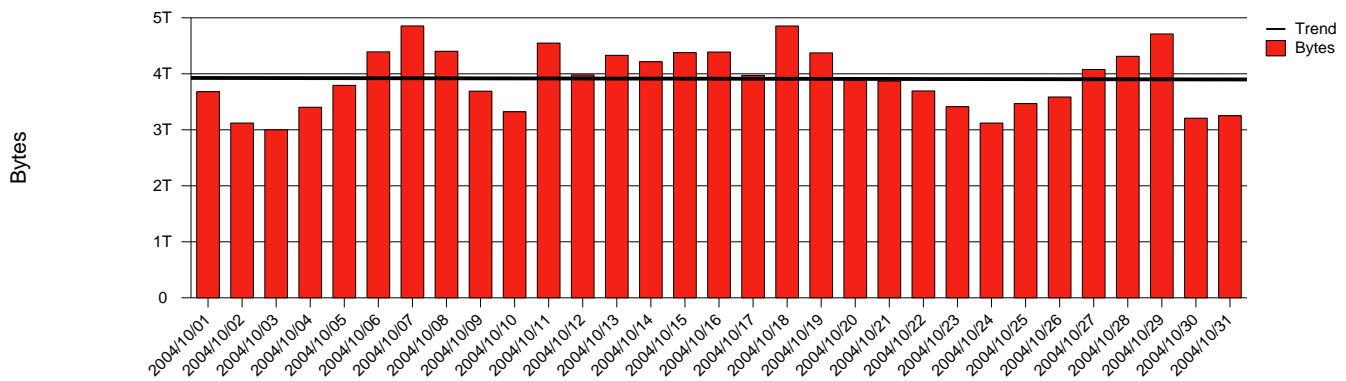

# Umeå, UMU - Monthly Health Report

LAN/WAN

Report for 2004/10/31

Total Network Volume by Month

Total Network Volume by Week

Total Network Volume by Day

Situations to Watch

| Rank | Element Name  | Variable             | Threshold Value | Monthly Average |           | Days to (from) Threshold |
|------|---------------|----------------------|-----------------|-----------------|-----------|--------------------------|
|      |               |                      |                 | Actual          | Predicted |                          |
| 1    | umu1-SRP(Out) | Volume (Bandwidth %) | 80.000          | 10.331          | 7.071     | Increasing               |
| 2    | umu1-SRP(In)  | Volume (Bandwidth %) | 80.000          | 4.218           | 3.053     | Increasing               |
| 3    | umu1-SRP(In)  | Errors (% Frames)    | 5.000           | 0.000           | 0.000     | Increasing               |
| 4    | umu2-SRP(In)  | Volume (Bandwidth %) | 80.000          | 0.002           | 0.001     | Decreasing               |
| 5    | umu2-SRP(In)  | Errors (% Frames)    | 5.000           | 0.000           | 4.330     | Decreasing               |
| 6    | umu2-SRP(Out) | Volume (Bandwidth %) | 80.000          | 0.000           | 0.000     | Decreasing               |