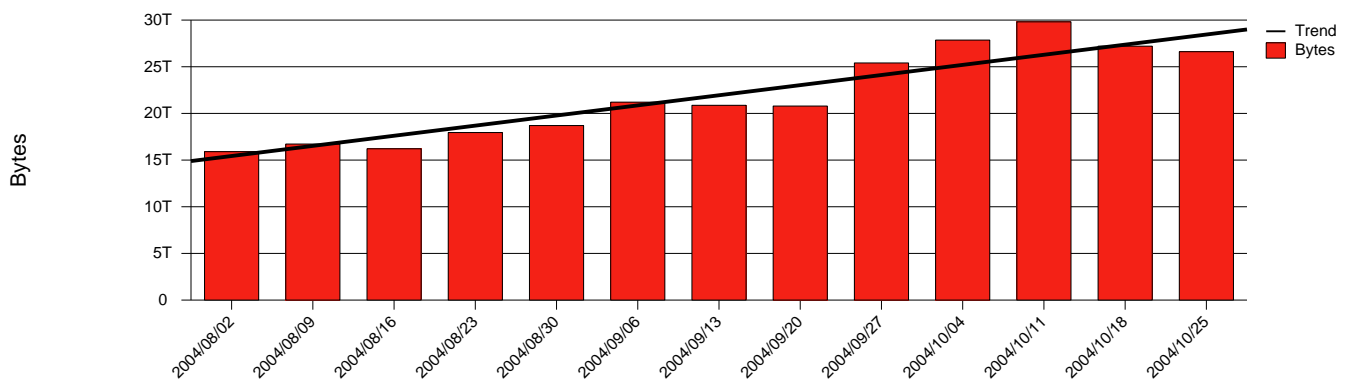

# Umeå, UMU - Monthly Health Report

LAN/WAN

Report for 2004/10/31

Total Network Volume by Month

Total Network Volume by Week

Total Network Volume by Day

Situations to Watch

| Rank | Element Name  | Variable             | Threshold Value | Monthly Average |           | Days to (from) Threshold |
|------|---------------|----------------------|-----------------|-----------------|-----------|--------------------------|
|      |               |                      |                 | Actual          | Predicted |                          |
| 1    | umu1-SRP(Out) | Volume (Bandwidth %) | 80.000          | 10.331          | 7.071     | Increasing               |
| 2    | umu1-SRP(In)  | Volume (Bandwidth %) | 80.000          | 4.218           | 3.053     | Increasing               |
| 3    | umu1-SRP(In)  | Errors (% Frames)    | 5.000           | 0.000           | 0.000     | Increasing               |
| 4    | umu2-SRP(In)  | Volume (Bandwidth %) | 80.000          | 0.002           | 0.001     | Decreasing               |
| 5    | umu2-SRP(In)  | Errors (% Frames)    | 5.000           | 0.000           | 4.330     | Decreasing               |
| 6    | umu2-SRP(Out) | Volume (Bandwidth %) | 80.000          | 0.000           | 0.000     | Decreasing               |