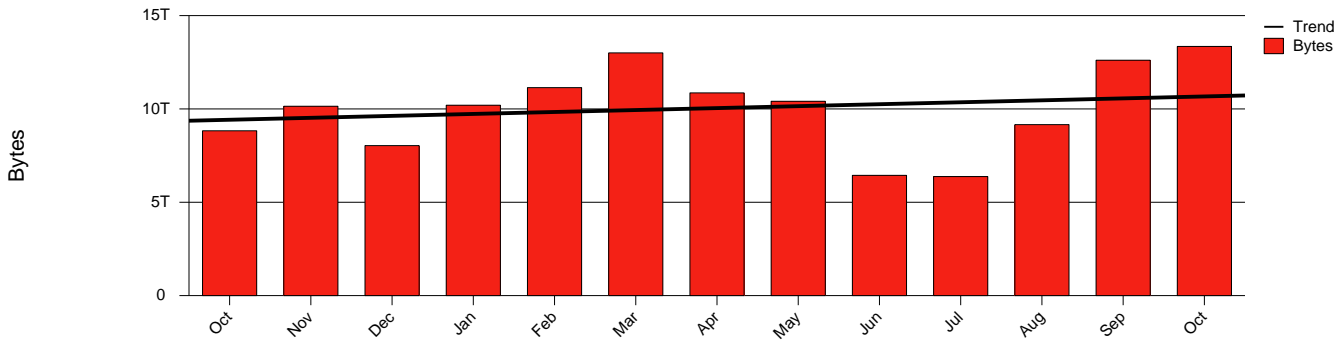

# Trollhättan, HTU - Monthly Health Report

LAN/WAN

Report for 2004/10/31

Total Network Volume by Month

Total Network Volume by Week

Total Network Volume by Day

Situations to Watch

Rank	Element Name	Variable	Threshold Value	Monthly Average		Days to (from) Threshold
				Actual	Predicted	
1	htu2-SRP(Out)	Volume (Bandwidth %)	80.000	0.366	0.311	Increasing
2	htu1-SRP(In)	Volume (Bandwidth %)	80.000	1.020	0.800	Increasing
3	htu1-SRP(Out)	Volume (Bandwidth %)	80.000	0.216	0.216	Increasing
4	htu1-SRP(In)	Errors (% Frames)	5.000	0.000	0.000	Increasing
5	htu2-SRP(In)	Volume (Bandwidth %)	80.000	0.000	0.000	Increasing
6	htu2-SRP(In)	Errors (% Frames)	5.000	0.100	0.000	Decreasing