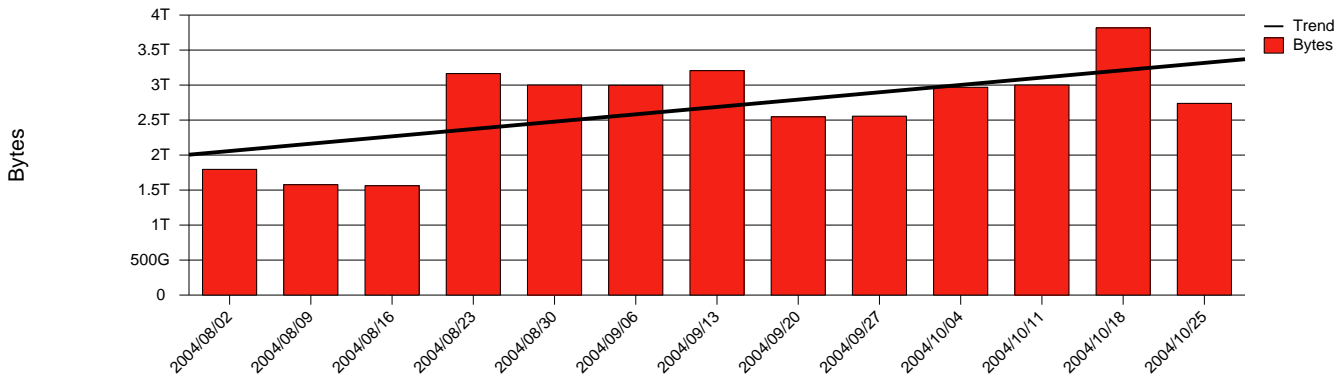

# Trollhättan, HTU - Monthly Health Report

LAN/WAN

Report for 2004/10/31

Total Network Volume by Month

Total Network Volume by Week

Total Network Volume by Day

Situations to Watch

Rank	Element Name	Variable	Threshold Value	Monthly Average		Days to (from) Threshold
				Actual	Predicted	
1	htu2-SRP(Out)	Volume (Bandwidth %)	80.000	0.366	0.311	Increasing
2	htu1-SRP(In)	Volume (Bandwidth %)	80.000	1.020	0.800	Increasing
3	htu1-SRP(Out)	Volume (Bandwidth %)	80.000	0.216	0.216	Increasing
4	htu1-SRP(In)	Errors (% Frames)	5.000	0.000	0.000	Increasing
5	htu2-SRP(In)	Volume (Bandwidth %)	80.000	0.000	0.000	Increasing
6	htu2-SRP(In)	Errors (% Frames)	5.000	0.100	0.000	Decreasing