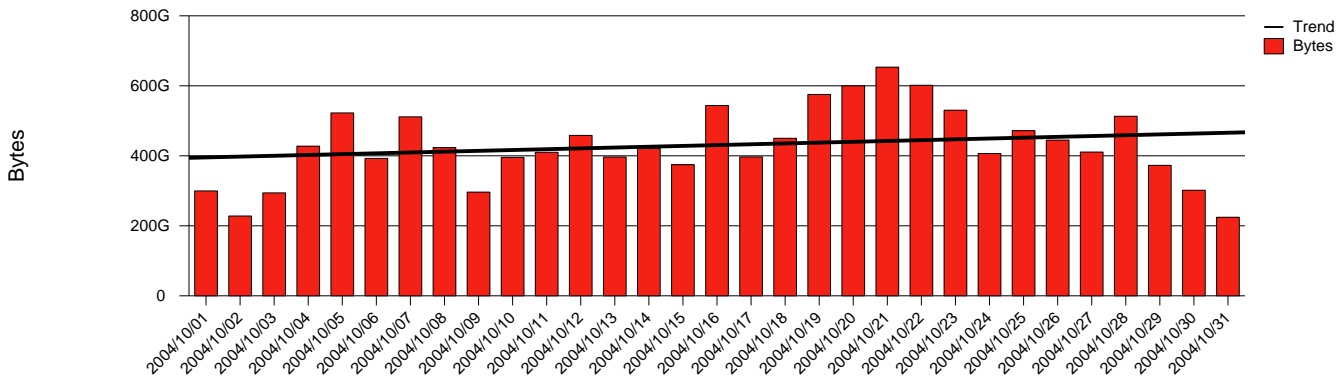

# Trollhättan, HTU - Monthly Health Report

LAN/WAN

Report for 2004/10/31

Total Network Volume by Month

Total Network Volume by Week

Total Network Volume by Day

Situations to Watch

Rank	Element Name	Variable	Threshold Value	Monthly Average		Days to (from) Threshold
				Actual	Predicted	
1	htu2-SRP(Out)	Volume (Bandwidth %)	80.000	0.366	0.311	Increasing
2	htu1-SRP(In)	Volume (Bandwidth %)	80.000	1.020	0.800	Increasing
3	htu1-SRP(Out)	Volume (Bandwidth %)	80.000	0.216	0.216	Increasing
4	htu1-SRP(In)	Errors (% Frames)	5.000	0.000	0.000	Increasing
5	htu2-SRP(In)	Volume (Bandwidth %)	80.000	0.000	0.000	Increasing
6	htu2-SRP(In)	Errors (% Frames)	5.000	0.100	0.000	Decreasing