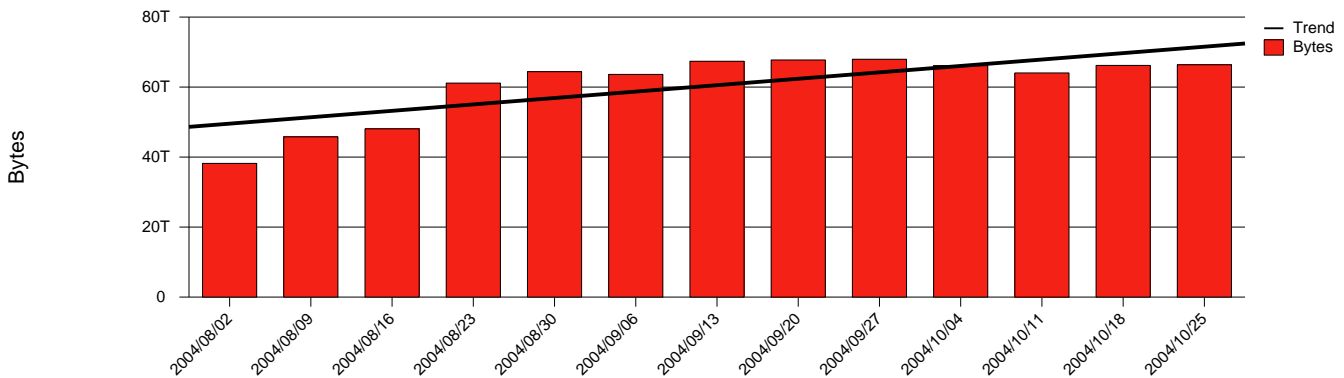

Luleå, LTU - Monthly Health Report

LAN/WAN

Report for 2004/10/31

Total Network Volume by Month

Total Network Volume by Week

Total Network Volume by Day

Situations to Watch

Rank	Element Name	Variable	Threshold Value	Monthly Average		Days to (from) Threshold
				Actual	Predicted	
1	ltu1-SRP(In)	Volume (Bandwidth %)	80.000	13.707	11.952	Increasing
2	ltu1-SRP(Out)	Volume (Bandwidth %)	80.000	20.216	17.034	Increasing
3	ltu2-SRP(Out)	Volume (Bandwidth %)	80.000	0.514	0.373	Increasing
4	ltu2-SRP(In)	Errors (% Frames)	5.000	0.000	0.000	Increasing
5	ltu1-SRP(In)	Errors (% Frames)	5.000	0.000	0.000	Increasing
6	ltu2-SRP(In)	Volume (Bandwidth %)	80.000	0.608	0.450	Decreasing