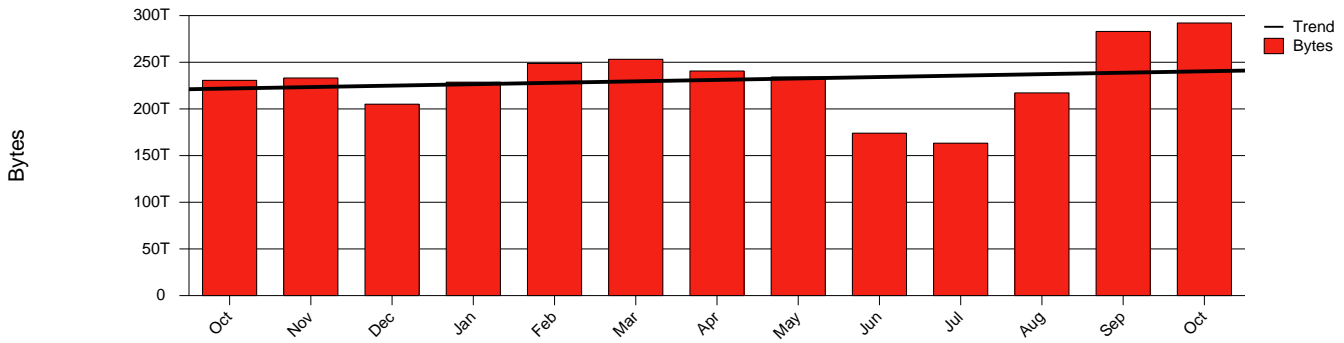

Luleå, LTU - Monthly Health Report

LAN/WAN

Report for 2004/10/31

Total Network Volume by Month

Total Network Volume by Week

Total Network Volume by Day

Situations to Watch

Rank	Element Name	Variable	Threshold Value	Monthly Average		Days to (from) Threshold
				Actual	Predicted	
1	ltu1-SRP(In)	Volume (Bandwidth %)	80.000	13.707	11.952	Increasing
2	ltu1-SRP(Out)	Volume (Bandwidth %)	80.000	20.216	17.034	Increasing
3	ltu2-SRP(Out)	Volume (Bandwidth %)	80.000	0.514	0.373	Increasing
4	ltu2-SRP(In)	Errors (% Frames)	5.000	0.000	0.000	Increasing
5	ltu1-SRP(In)	Errors (% Frames)	5.000	0.000	0.000	Increasing
6	ltu2-SRP(In)	Volume (Bandwidth %)	80.000	0.608	0.450	Decreasing