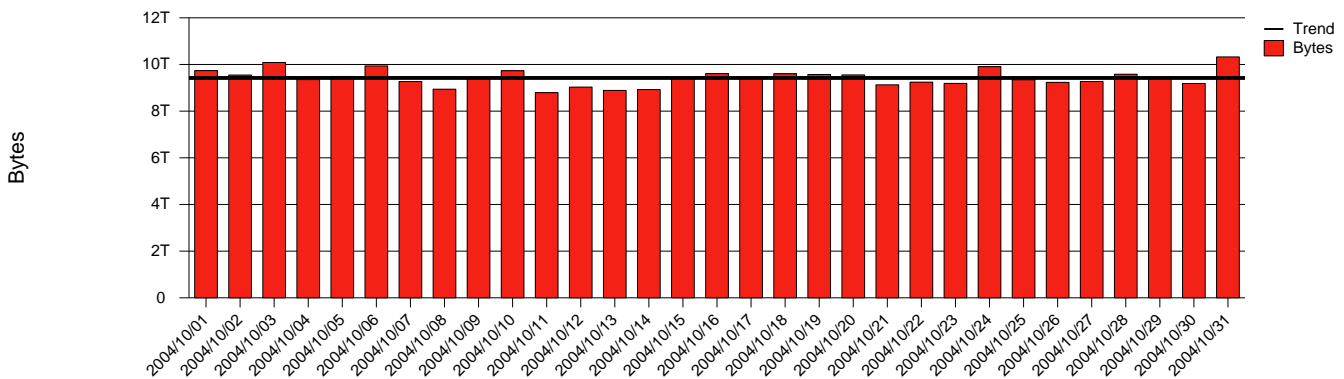

Luleå, LTU - Monthly Health Report

LAN/WAN

Report for 2004/10/31

Total Network Volume by Month

Total Network Volume by Week

Total Network Volume by Day

Situations to Watch

Rank	Element Name	Variable	Threshold Value	Monthly Average		Days to (from) Threshold
				Actual	Predicted	
1	ltu1-SRP(In)	Volume (Bandwidth %)	80.000	13.707	11.952	Increasing
2	ltu1-SRP(Out)	Volume (Bandwidth %)	80.000	20.216	17.034	Increasing
3	ltu2-SRP(Out)	Volume (Bandwidth %)	80.000	0.514	0.373	Increasing
4	ltu2-SRP(In)	Errors (% Frames)	5.000	0.000	0.000	Increasing
5	ltu1-SRP(In)	Errors (% Frames)	5.000	0.000	0.000	Increasing
6	ltu2-SRP(In)	Volume (Bandwidth %)	80.000	0.608	0.450	Decreasing