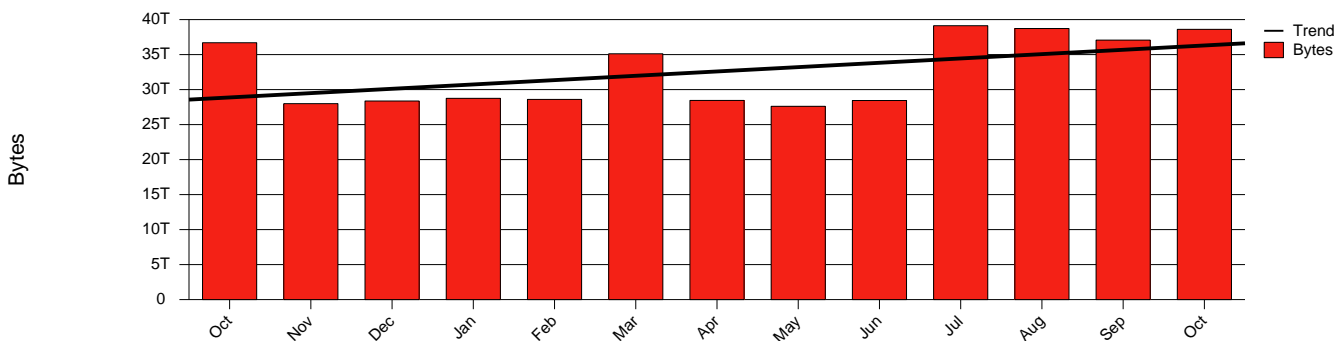

Kristianstad, HKR - Monthly Health Report

LAN/WAN

Report for 2004/10/31

Total Network Volume by Month

Total Network Volume by Week

Total Network Volume by Day

Situations to Watch

Rank	Element Name	Variable	Threshold Value	Monthly Average		Days to (from) Threshold
				Actual	Predicted	
1	hkr2-SRP(In)	Errors (% Frames)	5.000	0.842	0.217	Increasing
2	hkr1-SRP(Out)	Volume (Bandwidth %)	80.000	3.320	3.298	Increasing
3	hkr1-SRP(In)	Volume (Bandwidth %)	80.000	1.308	1.139	Increasing
4	hkr2-SRP(In)	Volume (Bandwidth %)	80.000	0.003	0.005	Increasing
5	hkr1-SRP(In)	Errors (% Frames)	5.000	0.000	0.000	Decreasing
6	hkr2-SRP(Out)	Volume (Bandwidth %)	80.000	0.002	0.005	Decreasing