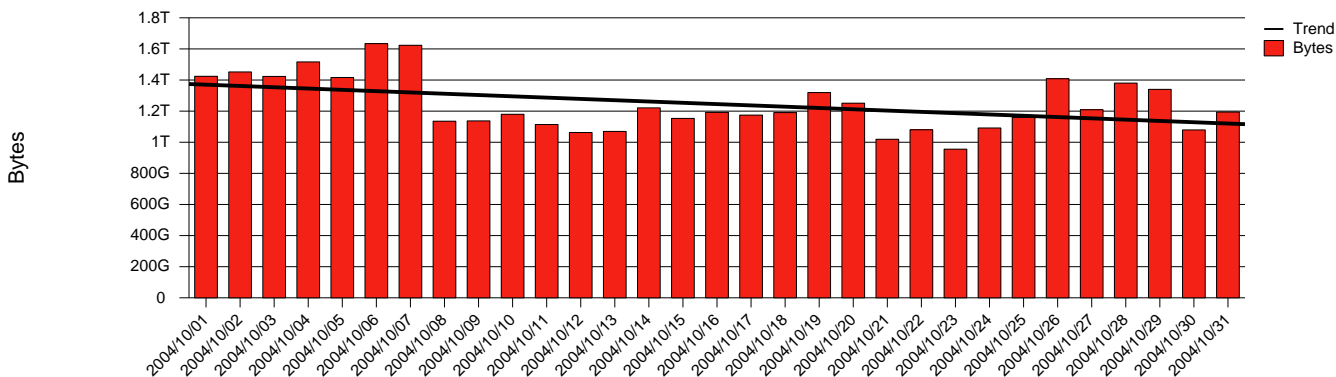

Kristianstad, HKR - Monthly Health Report

LAN/WAN

Report for 2004/10/31

Total Network Volume by Month

Total Network Volume by Week

Total Network Volume by Day

Situations to Watch

Rank	Element Name	Variable	Threshold Value	Monthly Average		Days to (from) Threshold
				Actual	Predicted	
1	hkr2-SRP(In)	Errors (% Frames)	5.000	0.842	0.217	Increasing
2	hkr1-SRP(Out)	Volume (Bandwidth %)	80.000	3.320	3.298	Increasing
3	hkr1-SRP(In)	Volume (Bandwidth %)	80.000	1.308	1.139	Increasing
4	hkr2-SRP(In)	Volume (Bandwidth %)	80.000	0.003	0.005	Increasing
5	hkr1-SRP(In)	Errors (% Frames)	5.000	0.000	0.000	Decreasing
6	hkr2-SRP(Out)	Volume (Bandwidth %)	80.000	0.002	0.005	Decreasing