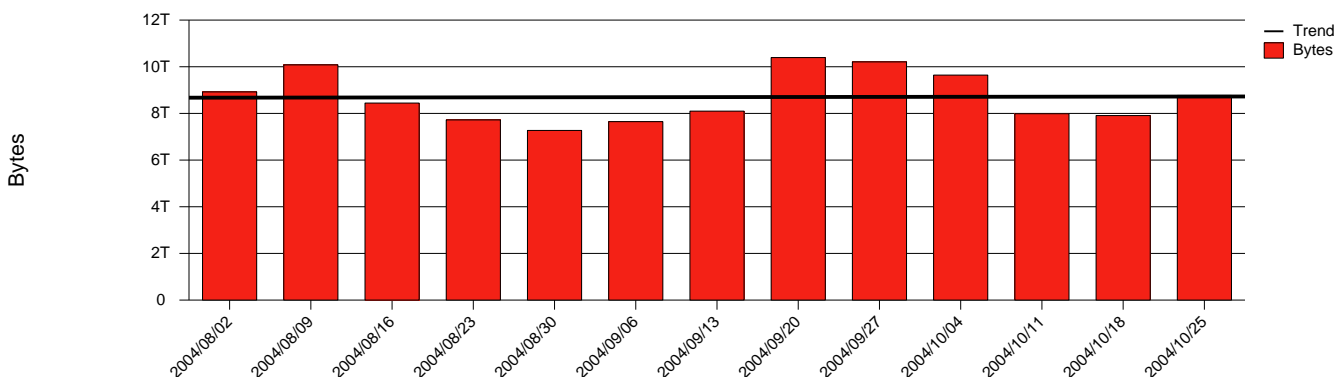

Kristianstad, HKR - Monthly Health Report

LAN/WAN

Report for 2004/10/31

Total Network Volume by Month

Total Network Volume by Week

Total Network Volume by Day

Situations to Watch

Rank	Element Name	Variable	Threshold Value	Monthly Average		Days to (from) Threshold
				Actual	Predicted	
1	hkr2-SRP(In)	Errors (% Frames)	5.000	0.842	0.217	Increasing
2	hkr1-SRP(Out)	Volume (Bandwidth %)	80.000	3.320	3.298	Increasing
3	hkr1-SRP(In)	Volume (Bandwidth %)	80.000	1.308	1.139	Increasing
4	hkr2-SRP(In)	Volume (Bandwidth %)	80.000	0.003	0.005	Increasing
5	hkr1-SRP(In)	Errors (% Frames)	5.000	0.000	0.000	Decreasing
6	hkr2-SRP(Out)	Volume (Bandwidth %)	80.000	0.002	0.005	Decreasing