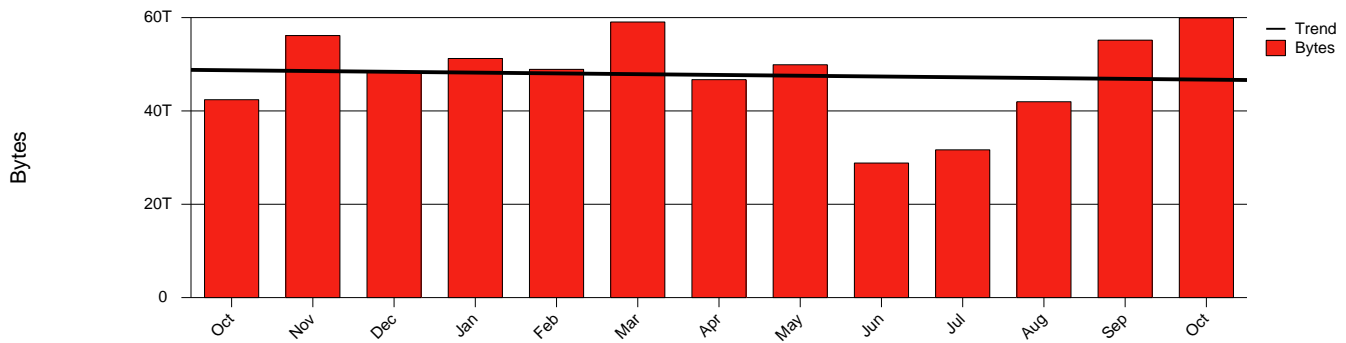

# Kalmar, HIK - Monthly Health Report

LAN/WAN

Report for 2004/10/31

Total Network Volume by Month

Total Network Volume by Week

Total Network Volume by Day

Situations to Watch

Rank	Element Name	Variable	Threshold Value	Monthly Average		Days to (from) Threshold
				Actual	Predicted	
1	hik2-SRP(Out)	Volume (Bandwidth %)	80.000	0.941	0.877	Increasing
2	hik1-SRP(In)	Volume (Bandwidth %)	80.000	2.852	2.187	Increasing
3	hik2-SRP(In)	Errors (% Frames)	5.000	0.000	0.000	Increasing
4	hik2-SRP(In)	Volume (Bandwidth %)	80.000	0.003	0.003	Increasing
5	hik1-SRP(In)	Errors (% Frames)	5.000	0.000	0.000	Increasing
6	hik1-SRP(Out)	Volume (Bandwidth %)	80.000	3.393	2.791	Decreasing