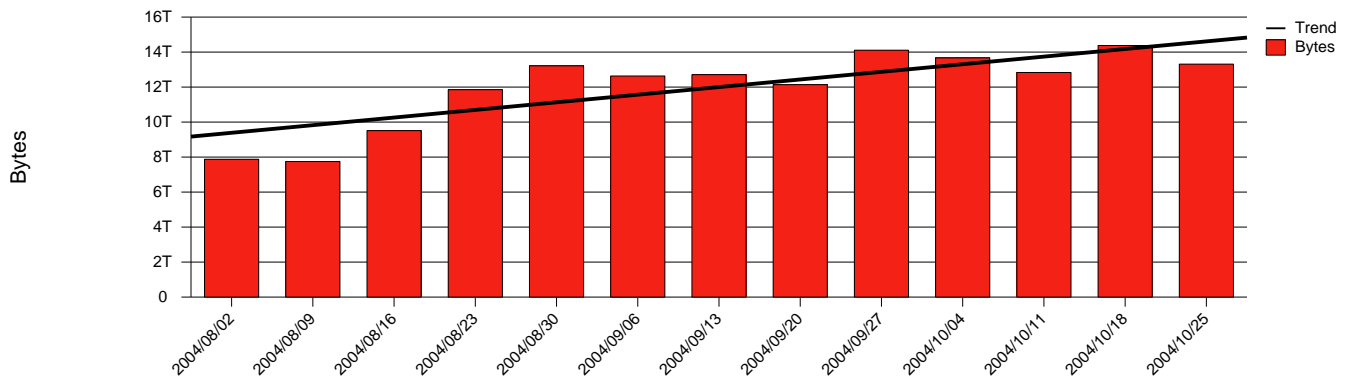

# Kalmar, HIK - Monthly Health Report

LAN/WAN

Report for 2004/10/31

Total Network Volume by Month

Total Network Volume by Week

Total Network Volume by Day

Situations to Watch

Rank	Element Name	Variable	Threshold Value	Monthly Average		Days to (from) Threshold
				Actual	Predicted	
1	hik2-SRP(Out)	Volume (Bandwidth %)	80.000	0.941	0.877	Increasing
2	hik1-SRP(In)	Volume (Bandwidth %)	80.000	2.852	2.187	Increasing
3	hik2-SRP(In)	Errors (% Frames)	5.000	0.000	0.000	Increasing
4	hik2-SRP(In)	Volume (Bandwidth %)	80.000	0.003	0.003	Increasing
5	hik1-SRP(In)	Errors (% Frames)	5.000	0.000	0.000	Increasing
6	hik1-SRP(Out)	Volume (Bandwidth %)	80.000	3.393	2.791	Decreasing