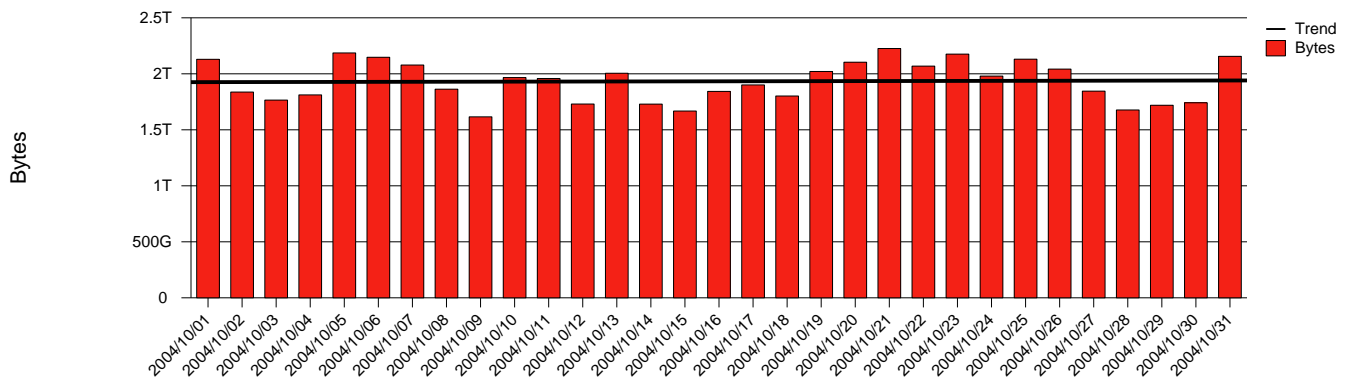

# Kalmar, HIK - Monthly Health Report

LAN/WAN

Report for 2004/10/31

Total Network Volume by Month

Total Network Volume by Week

Total Network Volume by Day

Situations to Watch

Rank	Element Name	Variable	Threshold Value	Monthly Average		Days to (from) Threshold
				Actual	Predicted	
1	hik2-SRP(Out)	Volume (Bandwidth %)	80.000	0.941	0.877	Increasing
2	hik1-SRP(In)	Volume (Bandwidth %)	80.000	2.852	2.187	Increasing
3	hik2-SRP(In)	Errors (% Frames)	5.000	0.000	0.000	Increasing
4	hik2-SRP(In)	Volume (Bandwidth %)	80.000	0.003	0.003	Increasing
5	hik1-SRP(In)	Errors (% Frames)	5.000	0.000	0.000	Increasing
6	hik1-SRP(Out)	Volume (Bandwidth %)	80.000	3.393	2.791	Decreasing