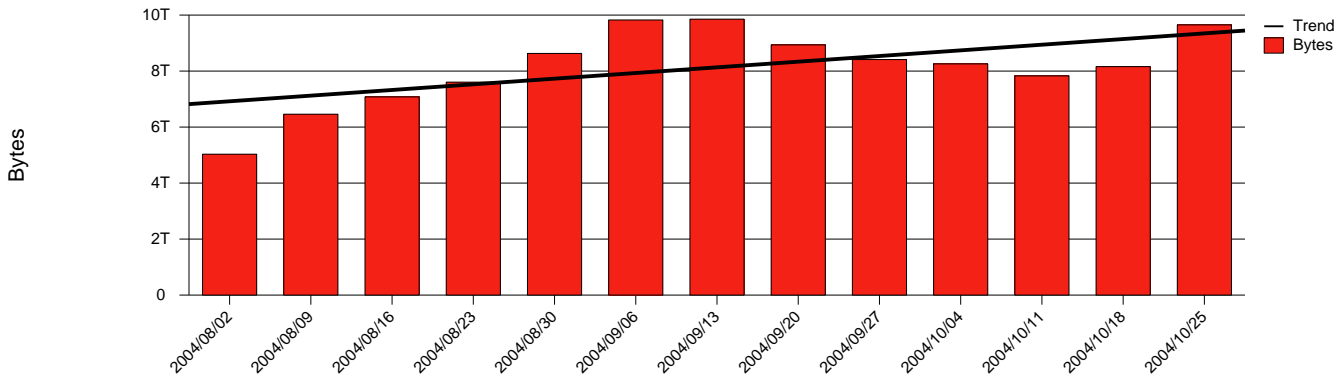

## Report for 2004/10/31

LAN/WAN

Total Network Volume by Month

Total Network Volume by Week

Total Network Volume by Day

Situations to Watch

Rank	Element Name	Variable	Threshold Value	Monthly Average		Days to (from) Threshold
				Actual	Predicted	
1	hj2-SRP(In)	Volume (Bandwidth %)	80.000	0.747	0.413	Increasing
2	hj2-SRP(In)	Errors (% Frames)	5.000	0.000	0.009	Increasing
3	hj1-SRP(Out)	Discards (% Frames)	10.000	0.000	0.000	Increasing
4	hj1-SRP(In)	Volume (Bandwidth %)	80.000	1.298	1.536	Decreasing
5	hj1-SRP(In)	Errors (% Frames)	5.000	0.001	0.000	Decreasing
6	hj1-SRP(Out)	Volume (Bandwidth %)	80.000	1.251	1.266	Decreasing
7	hj2-SRP(Out)	Volume (Bandwidth %)	80.000	1.165	1.018	Decreasing