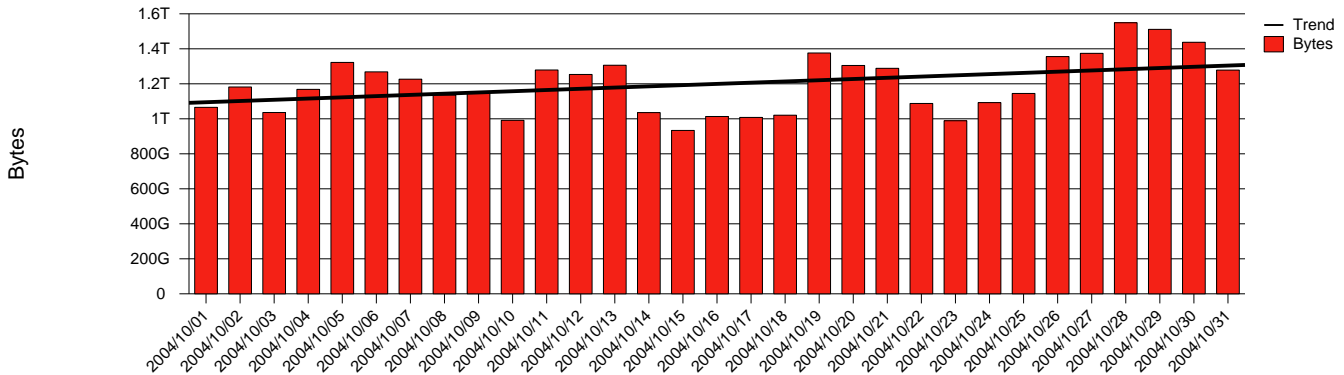

## Report for 2004/10/31

LAN/WAN

Total Network Volume by Month

Total Network Volume by Week

Total Network Volume by Day

Situations to Watch

Rank	Element Name	Variable	Threshold Value	Monthly Average		Days to (from) Threshold
				Actual	Predicted	
1	hj2-SRP(In)	Volume (Bandwidth %)	80.000	0.747	0.413	Increasing
2	hj2-SRP(In)	Errors (% Frames)	5.000	0.000	0.009	Increasing
3	hj1-SRP(Out)	Discards (% Frames)	10.000	0.000	0.000	Increasing
4	hj1-SRP(In)	Volume (Bandwidth %)	80.000	1.298	1.536	Decreasing
5	hj1-SRP(In)	Errors (% Frames)	5.000	0.001	0.000	Decreasing
6	hj1-SRP(Out)	Volume (Bandwidth %)	80.000	1.251	1.266	Decreasing
7	hj2-SRP(Out)	Volume (Bandwidth %)	80.000	1.165	1.018	Decreasing