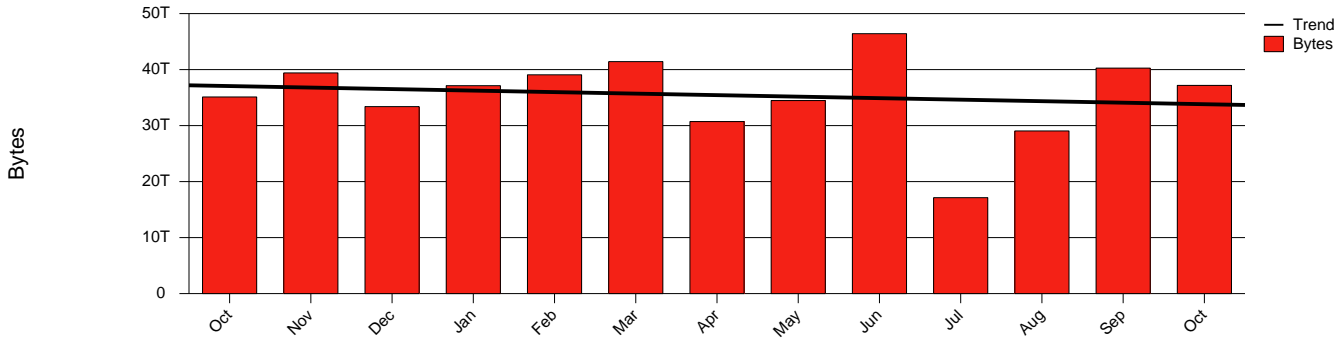

## Report for 2004/10/31

LAN/WAN

Total Network Volume by Month

Total Network Volume by Week

Total Network Volume by Day

Situations to Watch

Rank	Element Name	Variable	Threshold Value	Monthly Average		Days to (from) Threshold
				Actual	Predicted	
1	hj2-SRP(In)	Volume (Bandwidth %)	80.000	0.747	0.413	Increasing
2	hj2-SRP(In)	Errors (% Frames)	5.000	0.000	0.009	Increasing
3	hj1-SRP(Out)	Discards (% Frames)	10.000	0.000	0.000	Increasing
4	hj1-SRP(In)	Volume (Bandwidth %)	80.000	1.298	1.536	Decreasing
5	hj1-SRP(In)	Errors (% Frames)	5.000	0.001	0.000	Decreasing
6	hj1-SRP(Out)	Volume (Bandwidth %)	80.000	1.251	1.266	Decreasing
7	hj2-SRP(Out)	Volume (Bandwidth %)	80.000	1.165	1.018	Decreasing