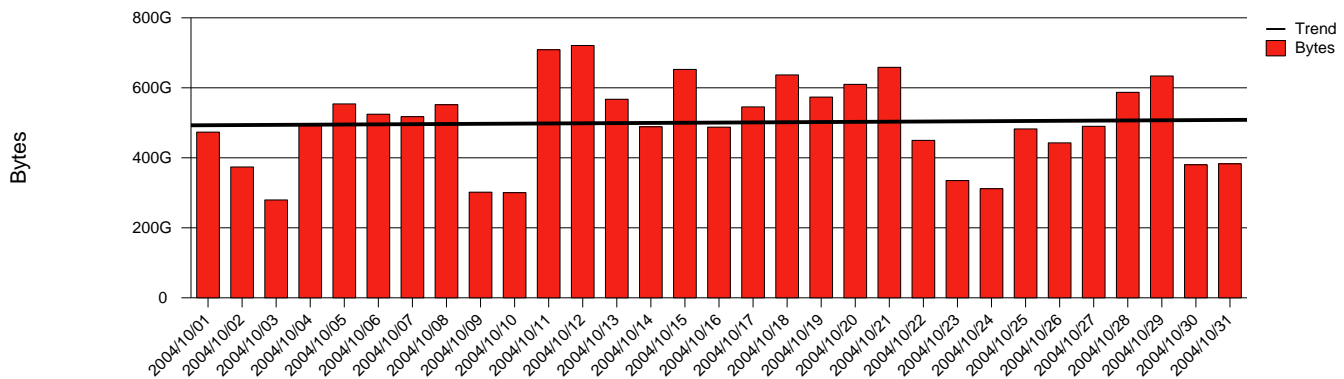

Göteborg, GU - Monthly Health Report

LAN/WAN

Report for 2004/10/31

Total Network Volume by Month

Total Network Volume by Week

Total Network Volume by Day

Situations to Watch

Rank	Element Name	Variable	Threshold Value	Monthly Average		Days to (from) Threshold
				Actual	Predicted	
1	gu2-SRP(In)	Errors (% Frames)	5.000	1.783	2.673	269
2	gu1-SRP(In)	Errors (% Frames)	5.000	0.000	0.002	Increasing
3	gu2-SRP(Out)	Volume (Bandwidth %)	80.000	0.001	0.001	Increasing
4	gu1-SRP(In)	Volume (Bandwidth %)	80.000	0.894	0.780	Decreasing
5	gu1-SRP(Out)	Volume (Bandwidth %)	80.000	0.949	0.765	Decreasing
6	gu2-SRP(In)	Volume (Bandwidth %)	80.000	0.019	0.009	Decreasing