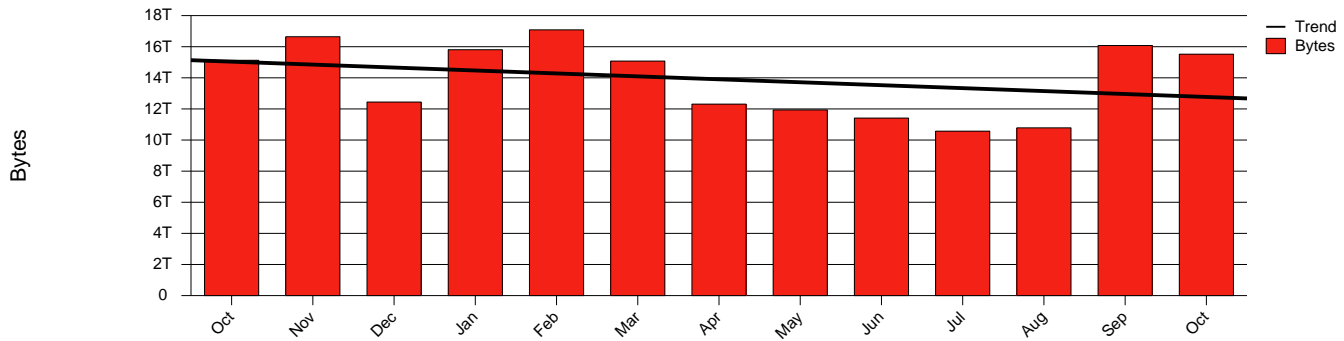

Göteborg, GU - Monthly Health Report

LAN/WAN

Report for 2004/10/31

Total Network Volume by Month

Total Network Volume by Week

Total Network Volume by Day

Situations to Watch

Rank	Element Name	Variable	Threshold Value	Monthly Average		Days to (from) Threshold
				Actual	Predicted	
1	gu2-SRP(In)	Errors (% Frames)	5.000	1.783	2.673	269
2	gu1-SRP(In)	Errors (% Frames)	5.000	0.000	0.002	Increasing
3	gu2-SRP(Out)	Volume (Bandwidth %)	80.000	0.001	0.001	Increasing
4	gu1-SRP(In)	Volume (Bandwidth %)	80.000	0.894	0.780	Decreasing
5	gu1-SRP(Out)	Volume (Bandwidth %)	80.000	0.949	0.765	Decreasing
6	gu2-SRP(In)	Volume (Bandwidth %)	80.000	0.019	0.009	Decreasing