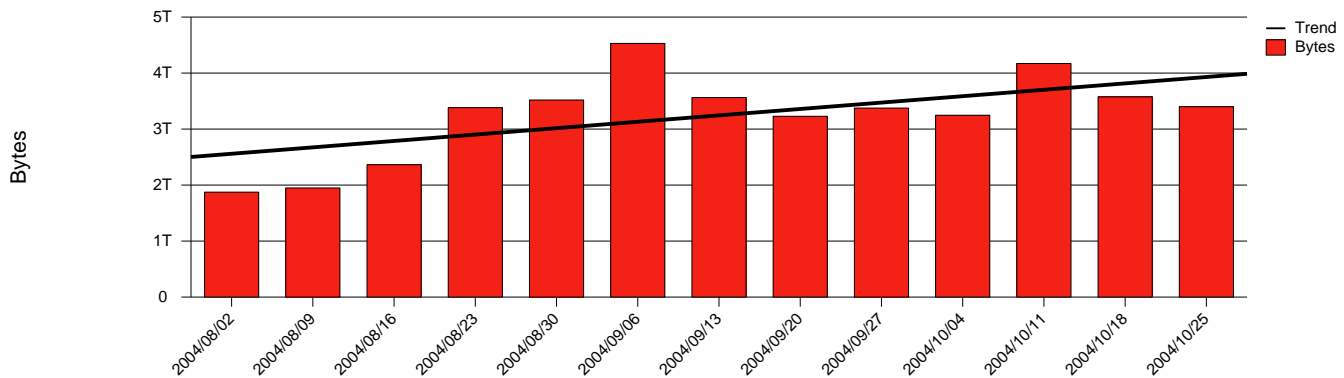

Göteborg, GU - Monthly Health Report

LAN/WAN

Report for 2004/10/31

Total Network Volume by Month

Total Network Volume by Week

Total Network Volume by Day

Situations to Watch

Rank	Element Name	Variable	Threshold Value	Monthly Average		Days to (from) Threshold
				Actual	Predicted	
1	gu2-SRP(In)	Errors (% Frames)	5.000	1.783	2.673	269
2	gu1-SRP(In)	Errors (% Frames)	5.000	0.000	0.002	Increasing
3	gu2-SRP(Out)	Volume (Bandwidth %)	80.000	0.001	0.001	Increasing
4	gu1-SRP(In)	Volume (Bandwidth %)	80.000	0.894	0.780	Decreasing
5	gu1-SRP(Out)	Volume (Bandwidth %)	80.000	0.949	0.765	Decreasing
6	gu2-SRP(In)	Volume (Bandwidth %)	80.000	0.019	0.009	Decreasing