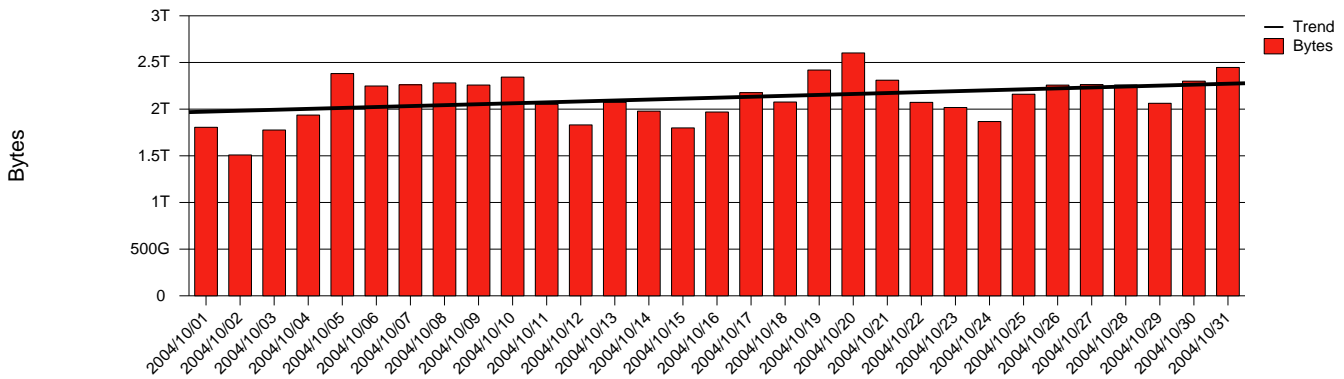

Gävle, HIG - Monthly Health Report

LAN/WAN

Report for 2004/10/31

Total Network Volume by Month

Total Network Volume by Week

Total Network Volume by Day

Situations to Watch

Rank	Element Name	Variable	Threshold Value	Monthly Average		Days to (from) Threshold
				Actual	Predicted	
1	hig1-SRP(In)	Volume (Bandwidth %)	80.000	2.731	2.022	Increasing
2	hig1-SRP(In)	Errors (% Frames)	5.000	0.001	0.026	Increasing
3	hig2-SRP(In)	Volume (Bandwidth %)	80.000	0.004	0.257	Decreasing
4	hig2-SRP(In)	Errors (% Frames)	5.000	0.000	0.000	Decreasing
5	hig2-SRP(Out)	Volume (Bandwidth %)	80.000	2.416	2.306	Decreasing
6	hig1-SRP(Out)	Volume (Bandwidth %)	80.000	2.743	2.488	Decreasing