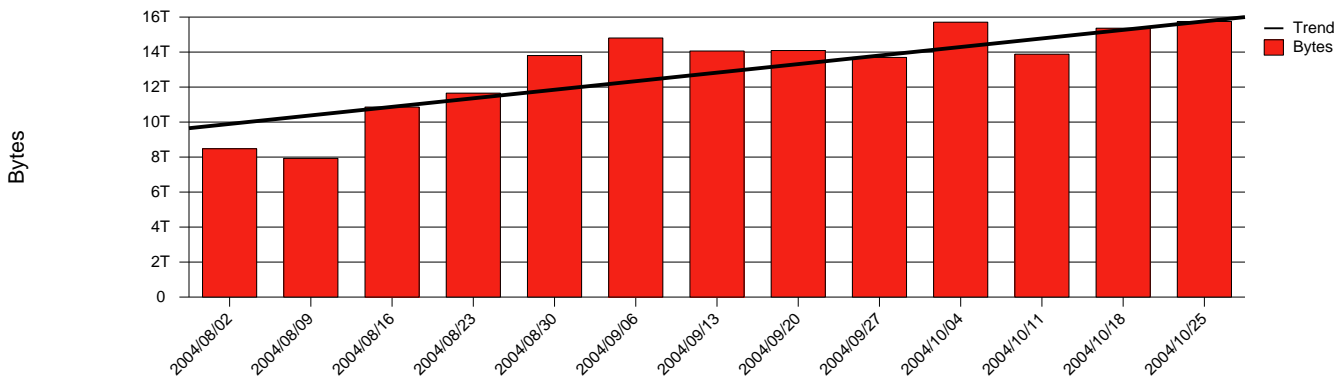

Gävle, HIG - Monthly Health Report

LAN/WAN

Report for 2004/10/31

Total Network Volume by Month

Total Network Volume by Week

Total Network Volume by Day

Situations to Watch

Rank	Element Name	Variable	Threshold Value	Monthly Average		Days to (from) Threshold
				Actual	Predicted	
1	hig1-SRP(In)	Volume (Bandwidth %)	80.000	2.731	2.022	Increasing
2	hig1-SRP(In)	Errors (% Frames)	5.000	0.001	0.026	Increasing
3	hig2-SRP(In)	Volume (Bandwidth %)	80.000	0.004	0.257	Decreasing
4	hig2-SRP(In)	Errors (% Frames)	5.000	0.000	0.000	Decreasing
5	hig2-SRP(Out)	Volume (Bandwidth %)	80.000	2.416	2.306	Decreasing
6	hig1-SRP(Out)	Volume (Bandwidth %)	80.000	2.743	2.488	Decreasing