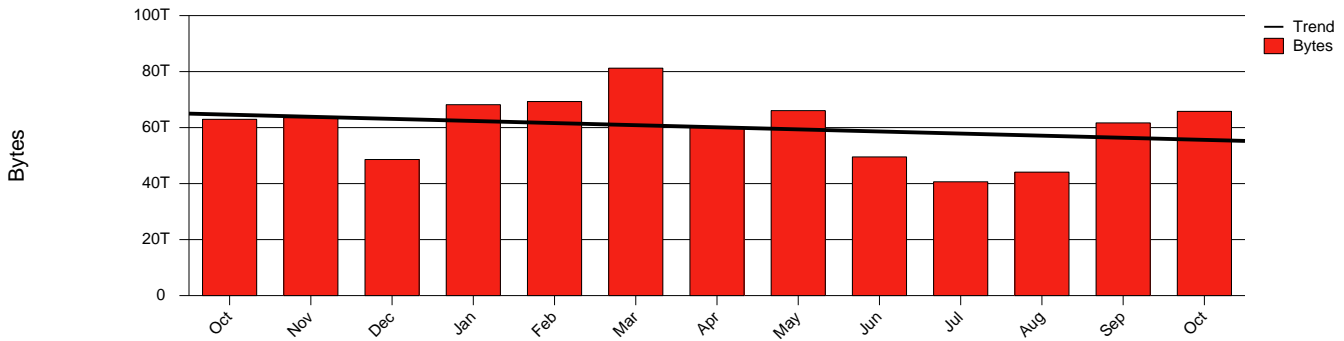

Gävle, HIG - Monthly Health Report

LAN/WAN

Report for 2004/10/31

Total Network Volume by Month

Total Network Volume by Week

Total Network Volume by Day

Situations to Watch

Rank	Element Name	Variable	Threshold Value	Monthly Average		Days to (from) Threshold
				Actual	Predicted	
1	hig1-SRP(In)	Volume (Bandwidth %)	80.000	2.731	2.022	Increasing
2	hig1-SRP(In)	Errors (% Frames)	5.000	0.001	0.026	Increasing
3	hig2-SRP(In)	Volume (Bandwidth %)	80.000	0.004	0.257	Decreasing
4	hig2-SRP(In)	Errors (% Frames)	5.000	0.000	0.000	Decreasing
5	hig2-SRP(Out)	Volume (Bandwidth %)	80.000	2.416	2.306	Decreasing
6	hig1-SRP(Out)	Volume (Bandwidth %)	80.000	2.743	2.488	Decreasing