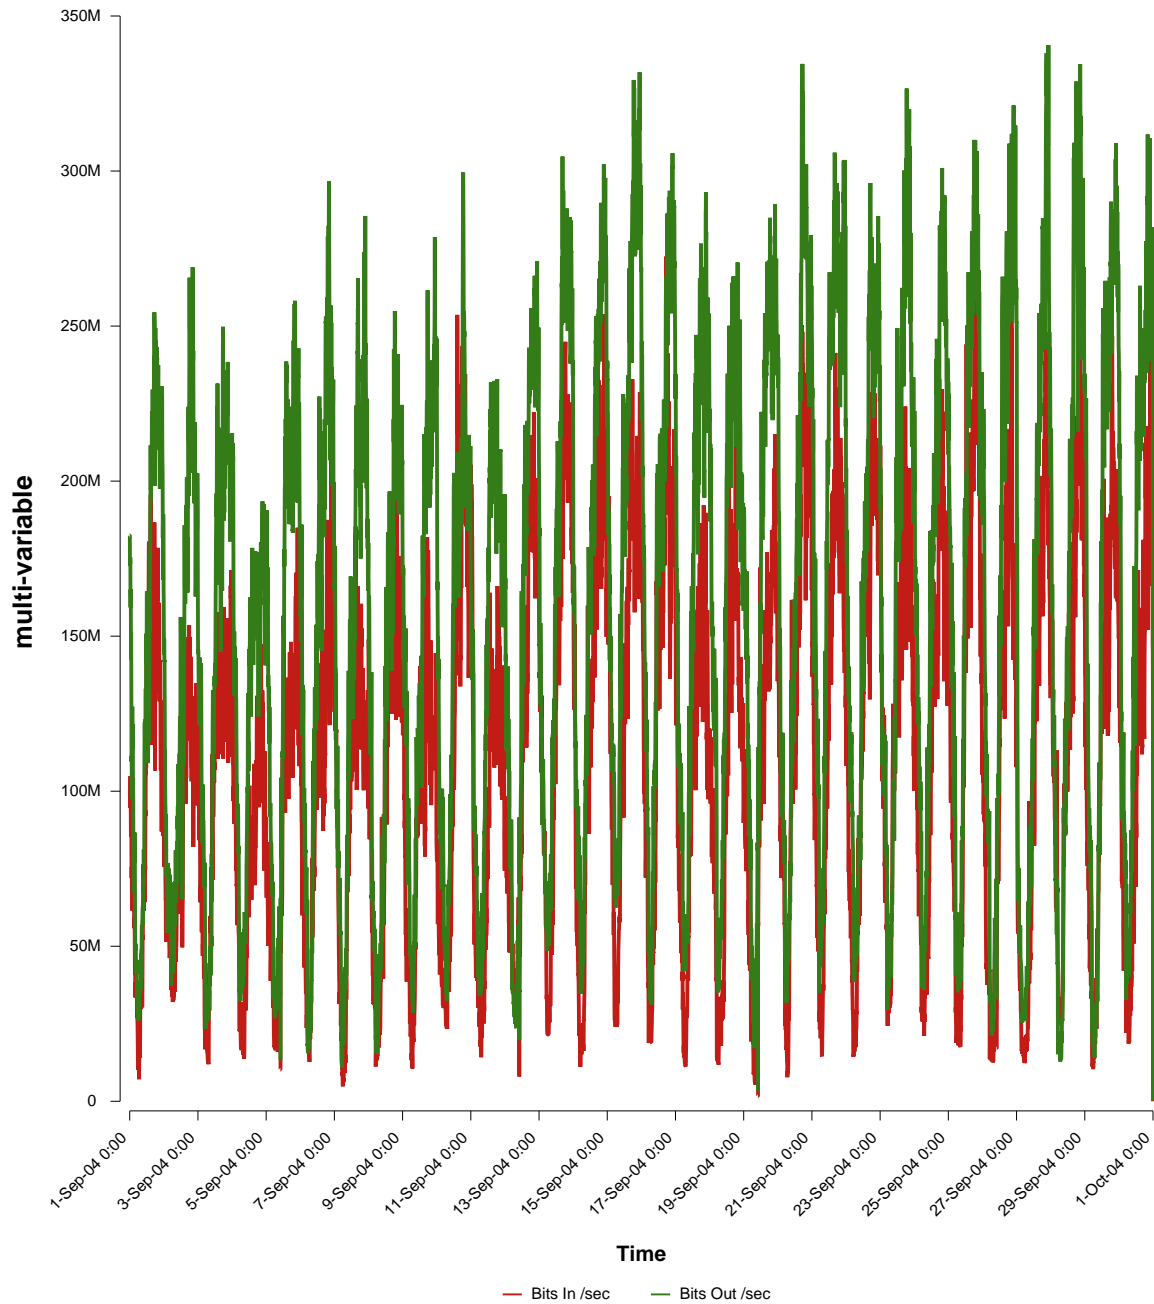

eHealth Trend Report

Divide by Time

SUNET-A-VASTERAS-MDH

From: 2004/09/01 00:00
To: 2004/09/30 23:59

Created: 2004/10/02 07:20:57