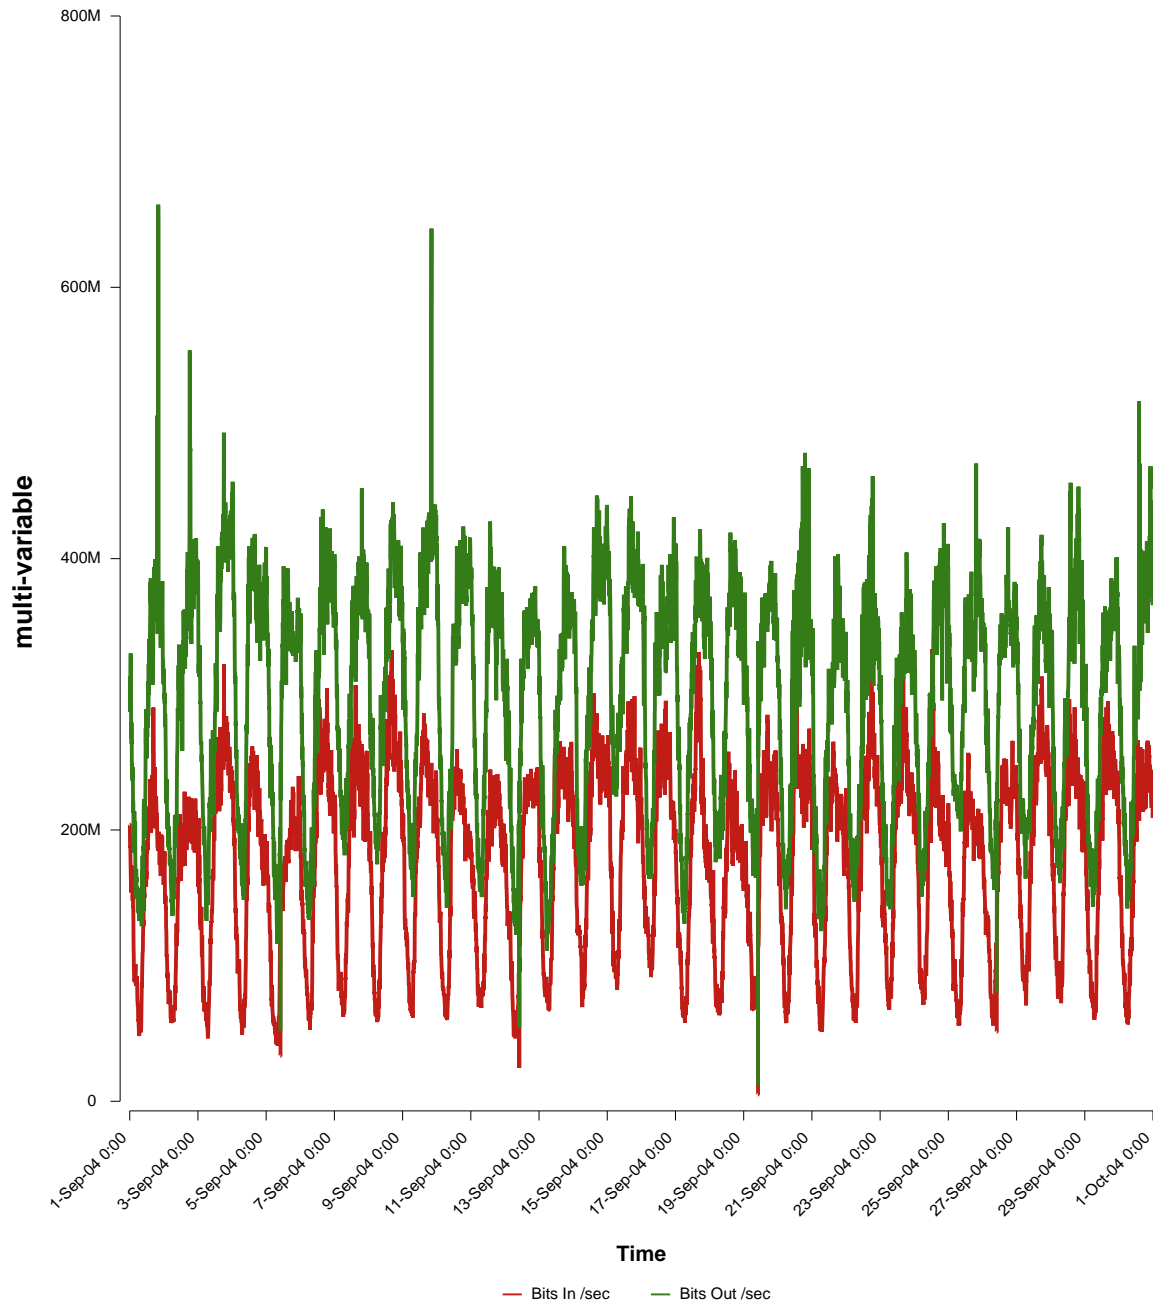

eHealth Trend Report

Divide by Time

SUNET-A-UPPSALA-UU

From: 2004/09/01 00:00
To: 2004/09/30 23:59

Created: 2004/10/02 07:10:52