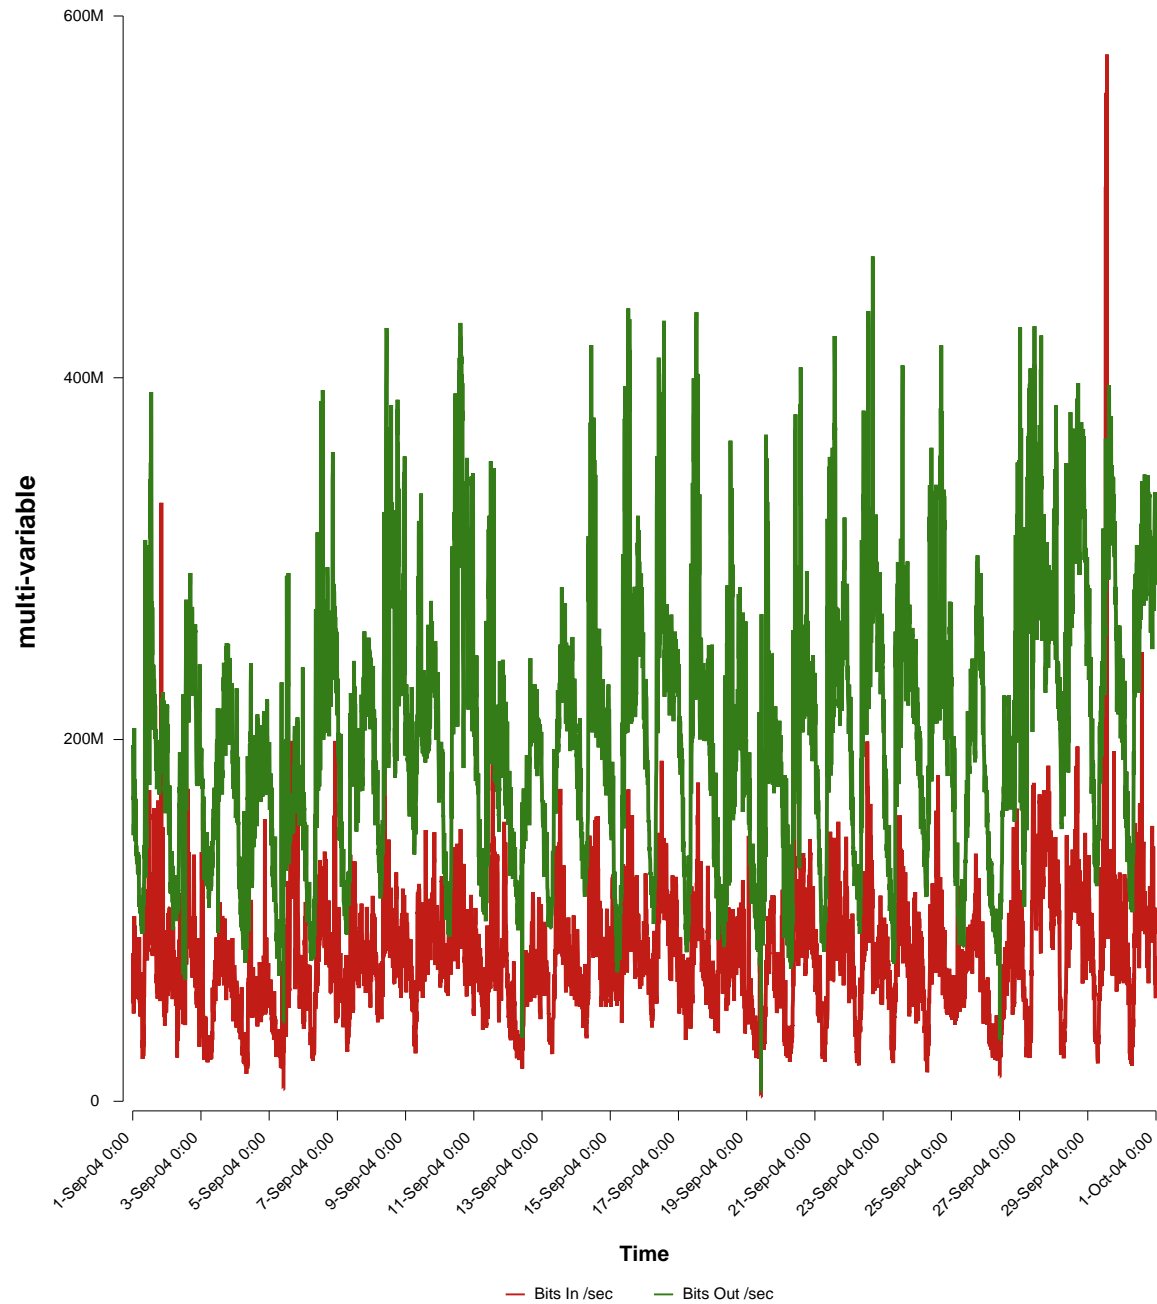

eHealth Trend Report

Divide by Time

SUNET-A-UMEA-UMU

From: 2004/09/01 00:00
To: 2004/09/30 23:59

Created: 2004/10/02 06:50:51