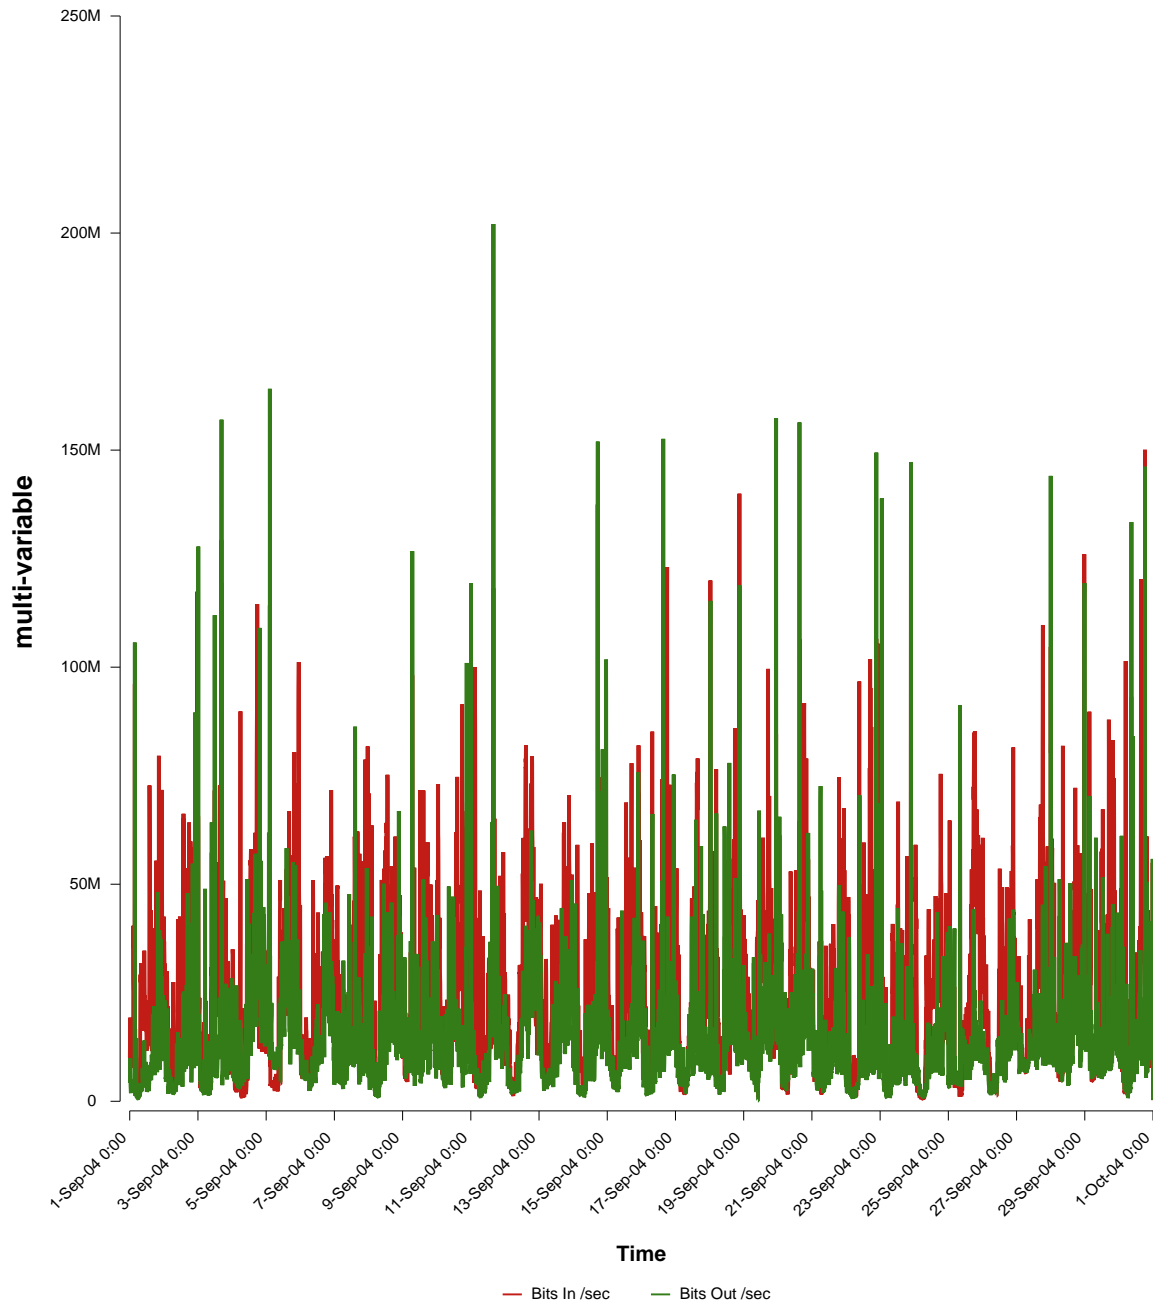

eHealth Trend Report

Divide by Time

SUNET-A-TROLLHATTAN-HTU

From: 2004/09/01 00:00
To: 2004/09/30 23:59

Created: 2004/10/02 06:40:52