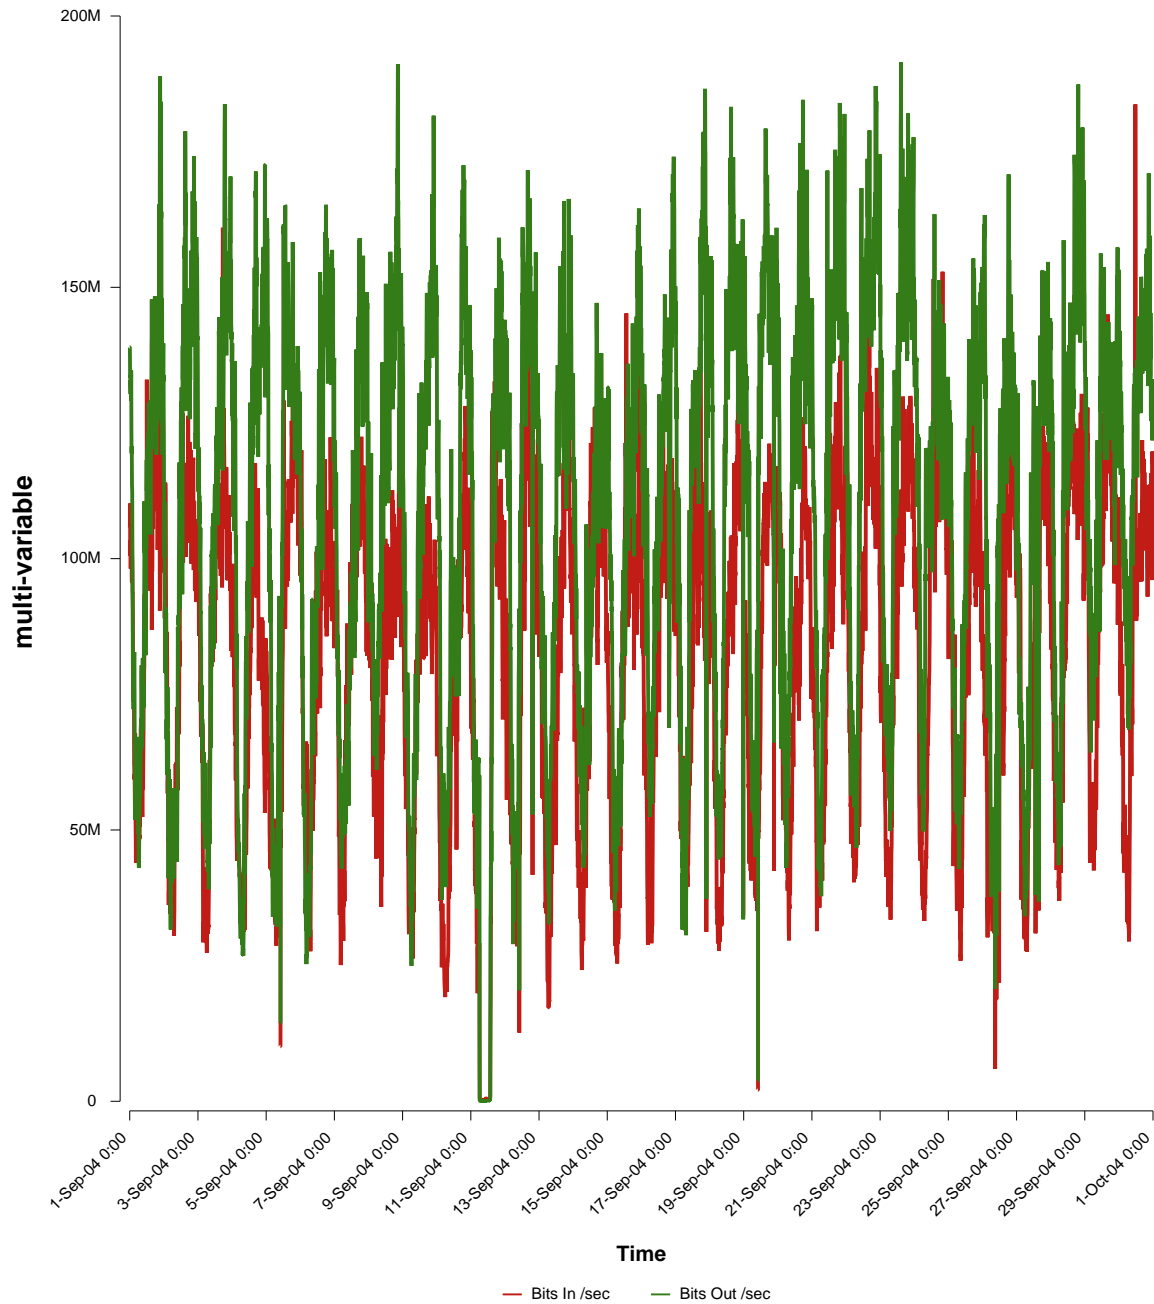

eHealth Trend Report

Divide by Time

SUNET-A-SUNDSVALL-MH

From: 2004/09/01 00:00
To: 2004/09/30 23:59

Created: 2004/10/02 06:30:51