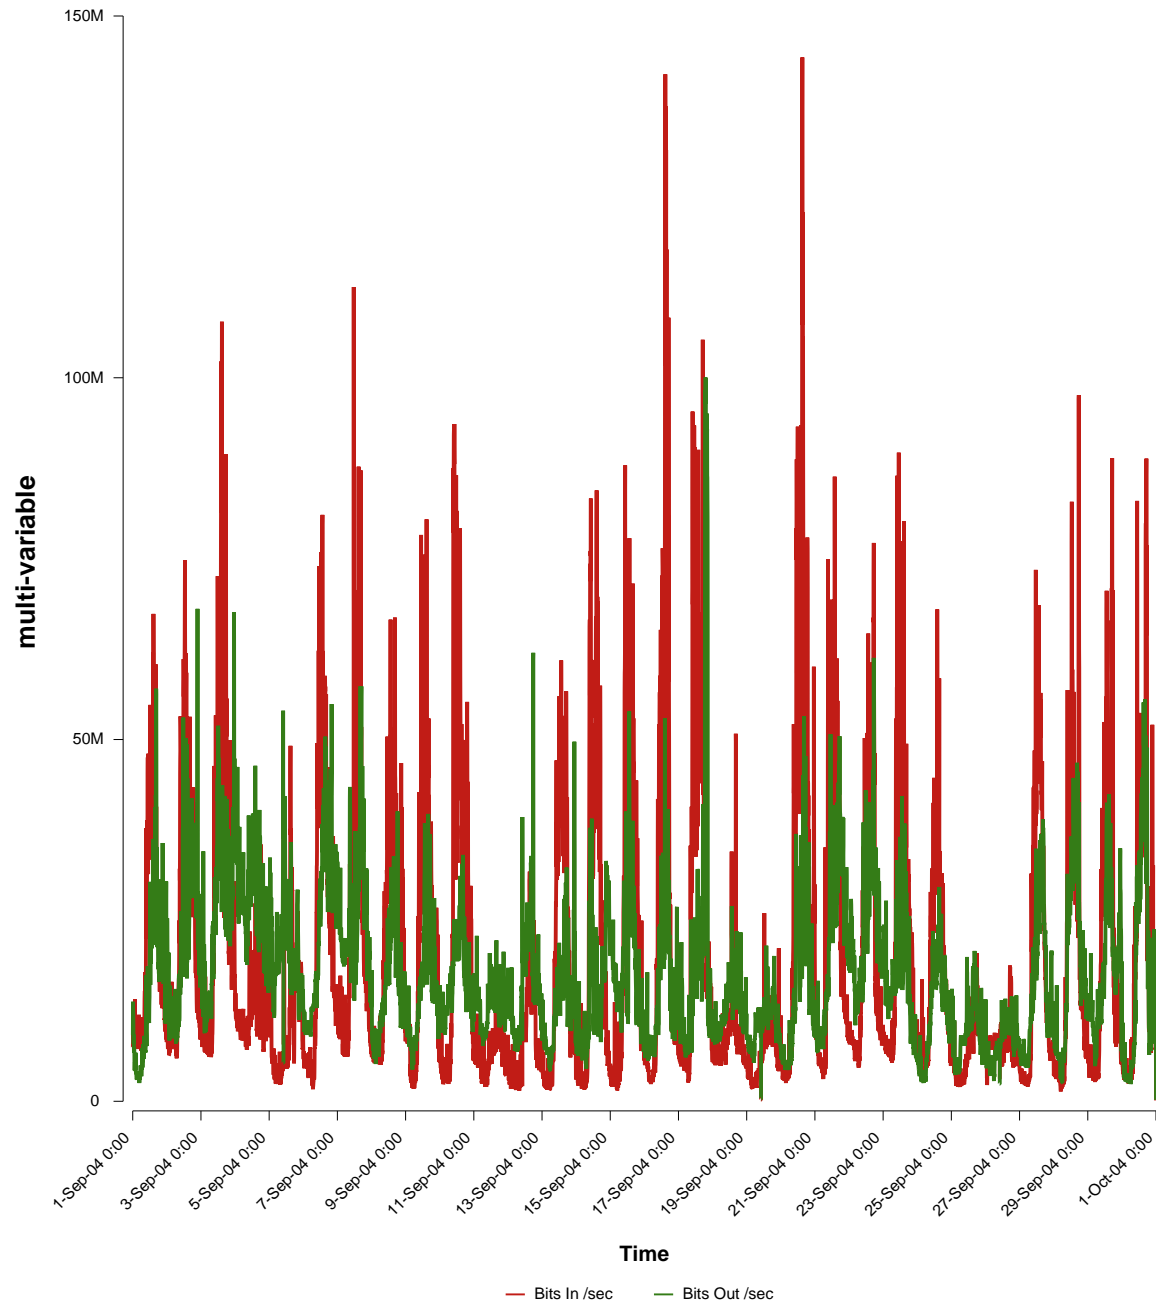

# eHealth Trend Report

Divide by Time

## SUNET-A-STHLM-SU

From: 2004/09/01 00:00  
To: 2004/09/30 23:59

Created: 2004/10/02 06:20:55