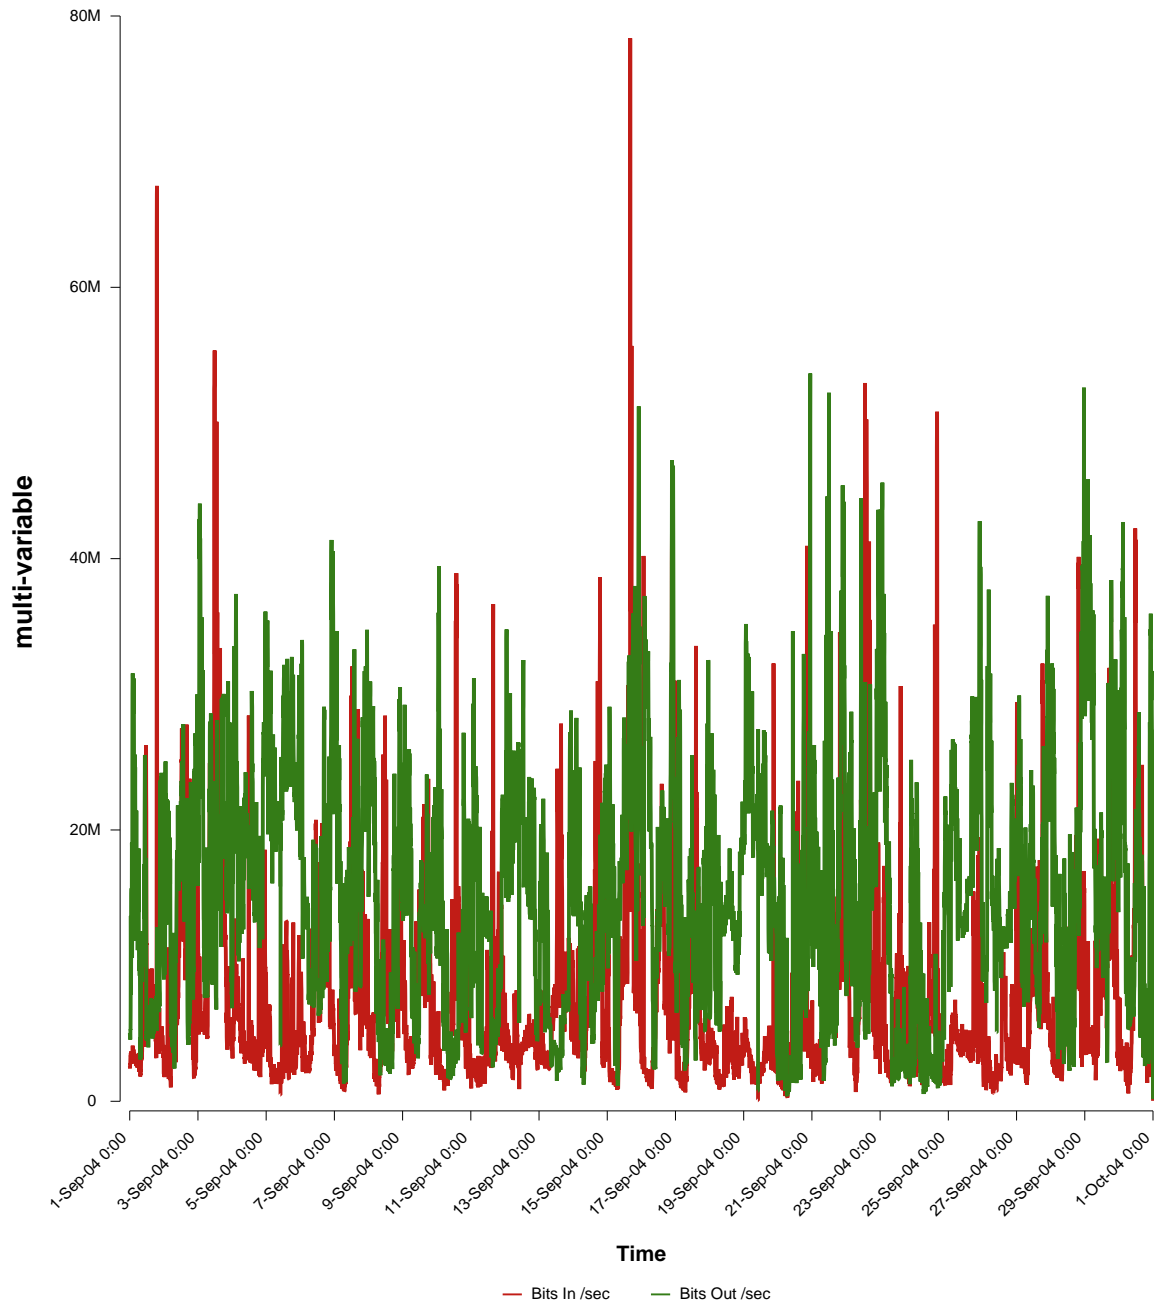

eHealth Trend Report

Divide by Time

SUNET-A-STHLM-SH

From: 2004/09/01 00:00
To: 2004/09/30 23:59

Created: 2004/10/02 06:10:51