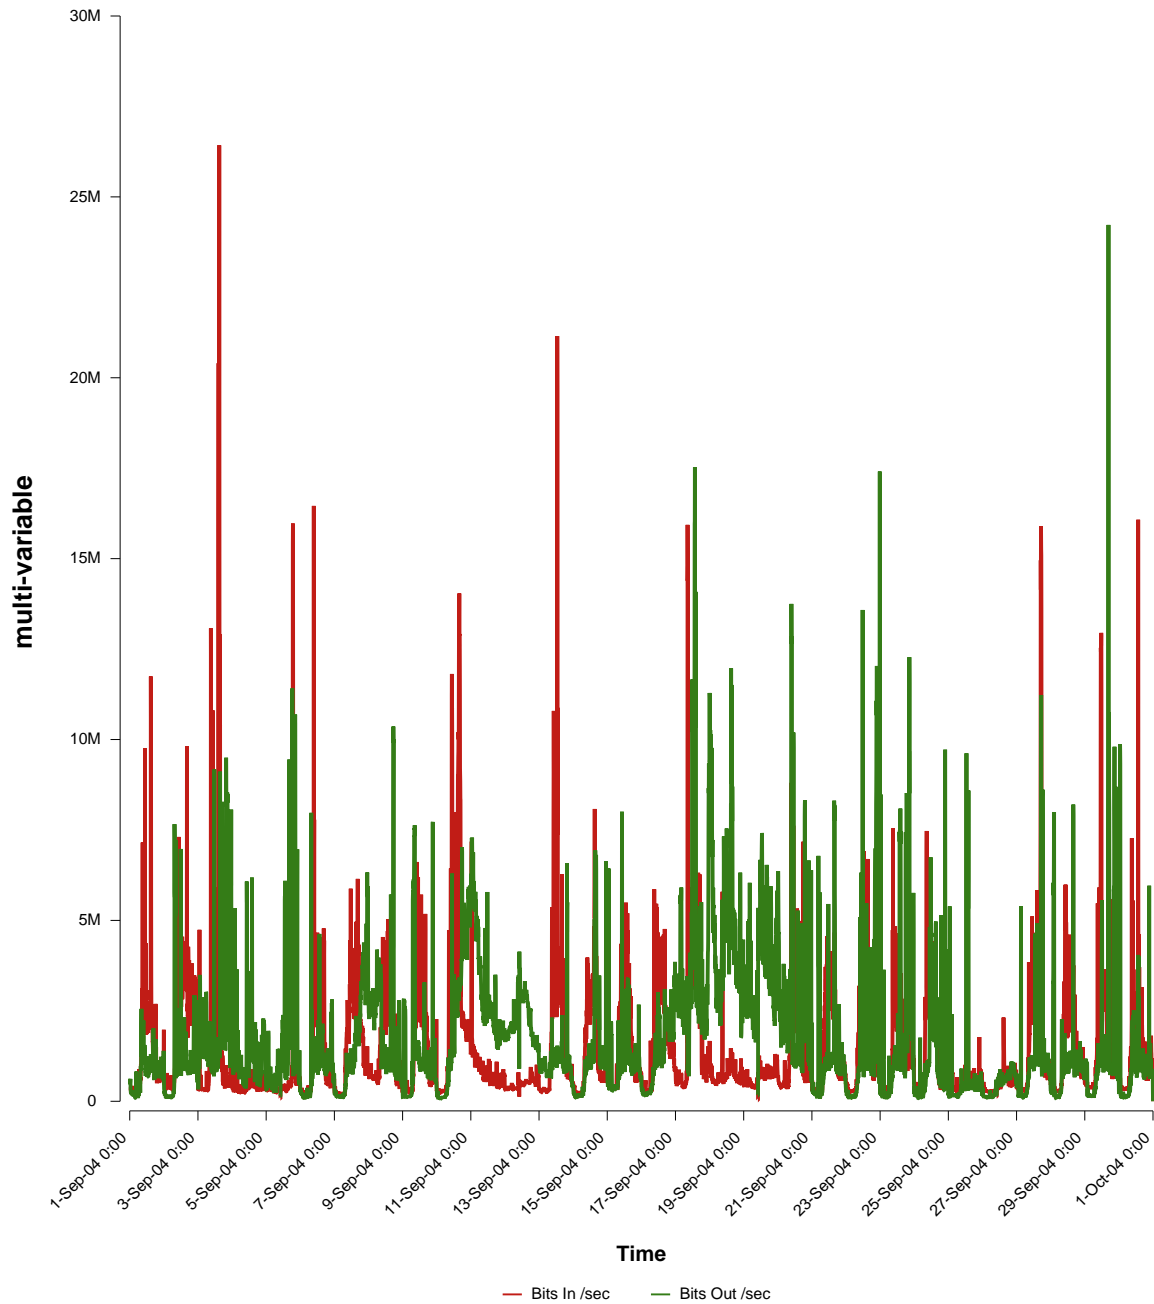

# eHealth Trend Report

Divide by Time

## SUNET-A-STHLM-LHS

From: 2004/09/01 00:00  
To: 2004/09/30 23:59

Created: 2004/10/02 06:02:43