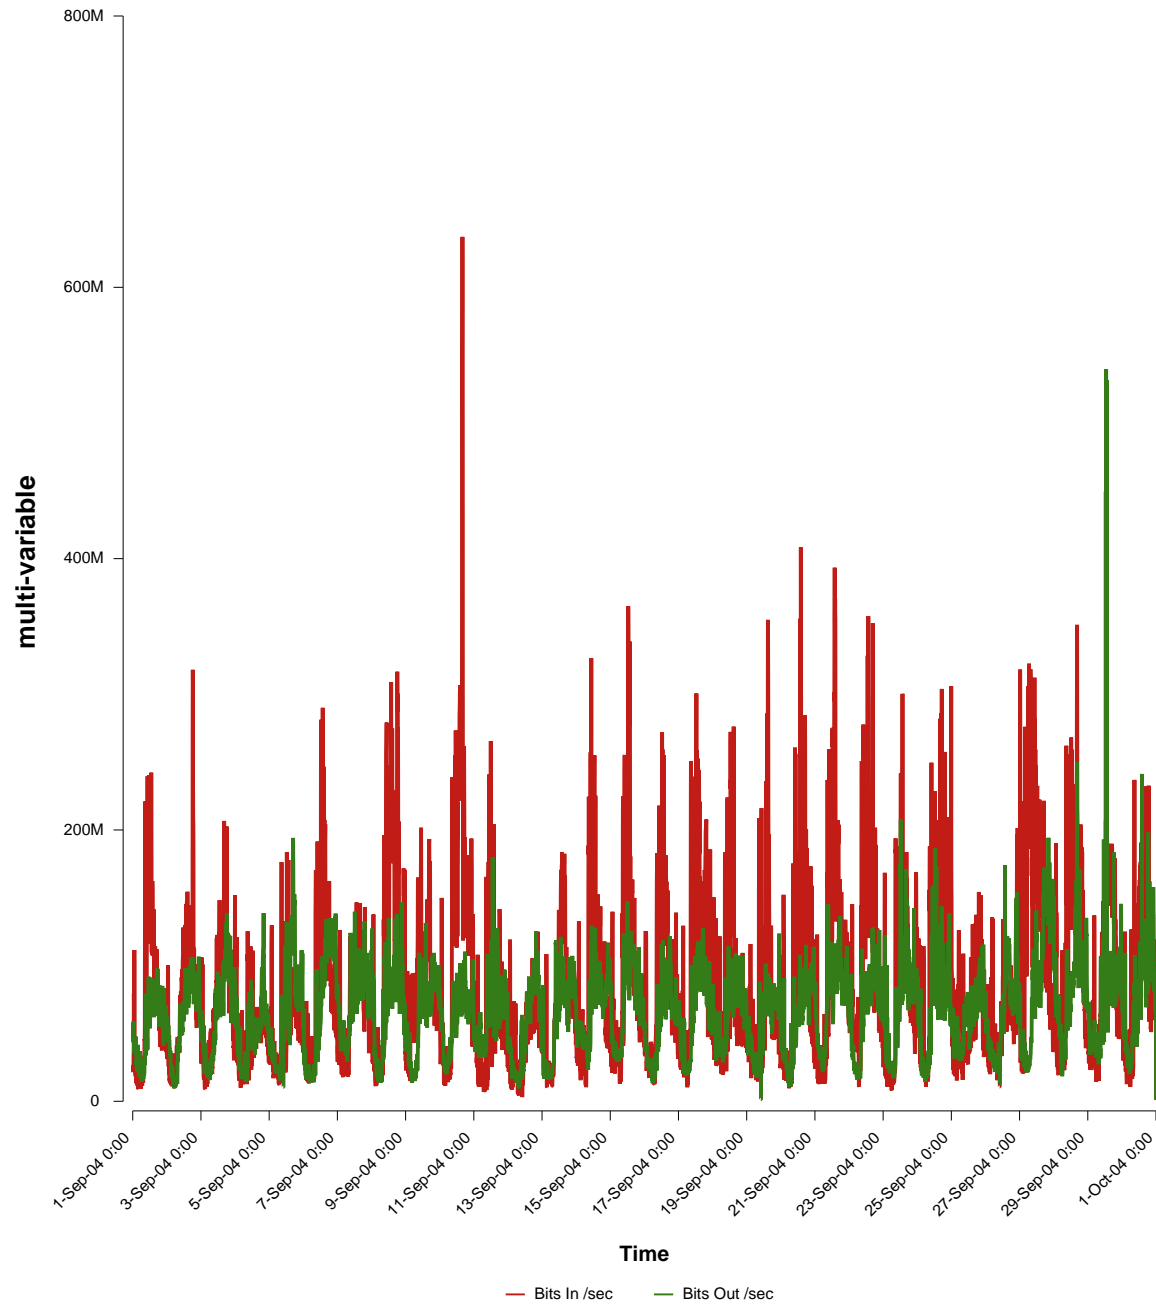

eHealth Trend Report

Divide by Time

SUNET-A-STHLM-KTH

From: 2004/09/01 00:00
To: 2004/09/30 23:59

Created: 2004/10/02 05:50:50