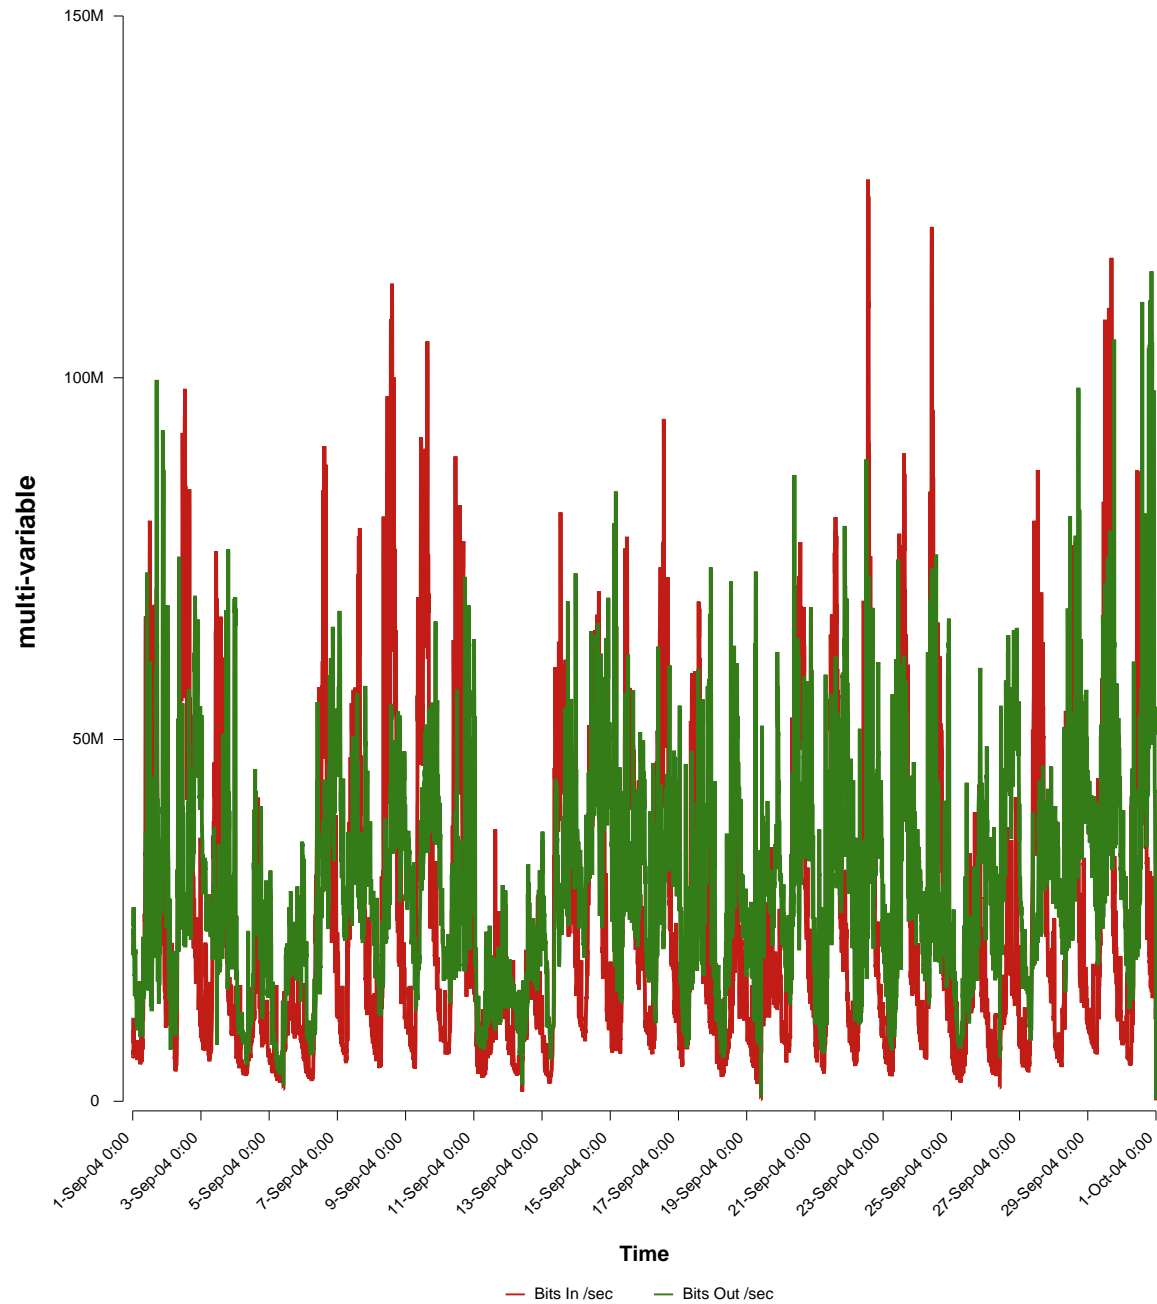

eHealth Trend Report

Divide by Time

SUNET-A-STHLM-KI

From: 2004/09/01 00:00
To: 2004/09/30 23:59

Created: 2004/10/02 05:40:50