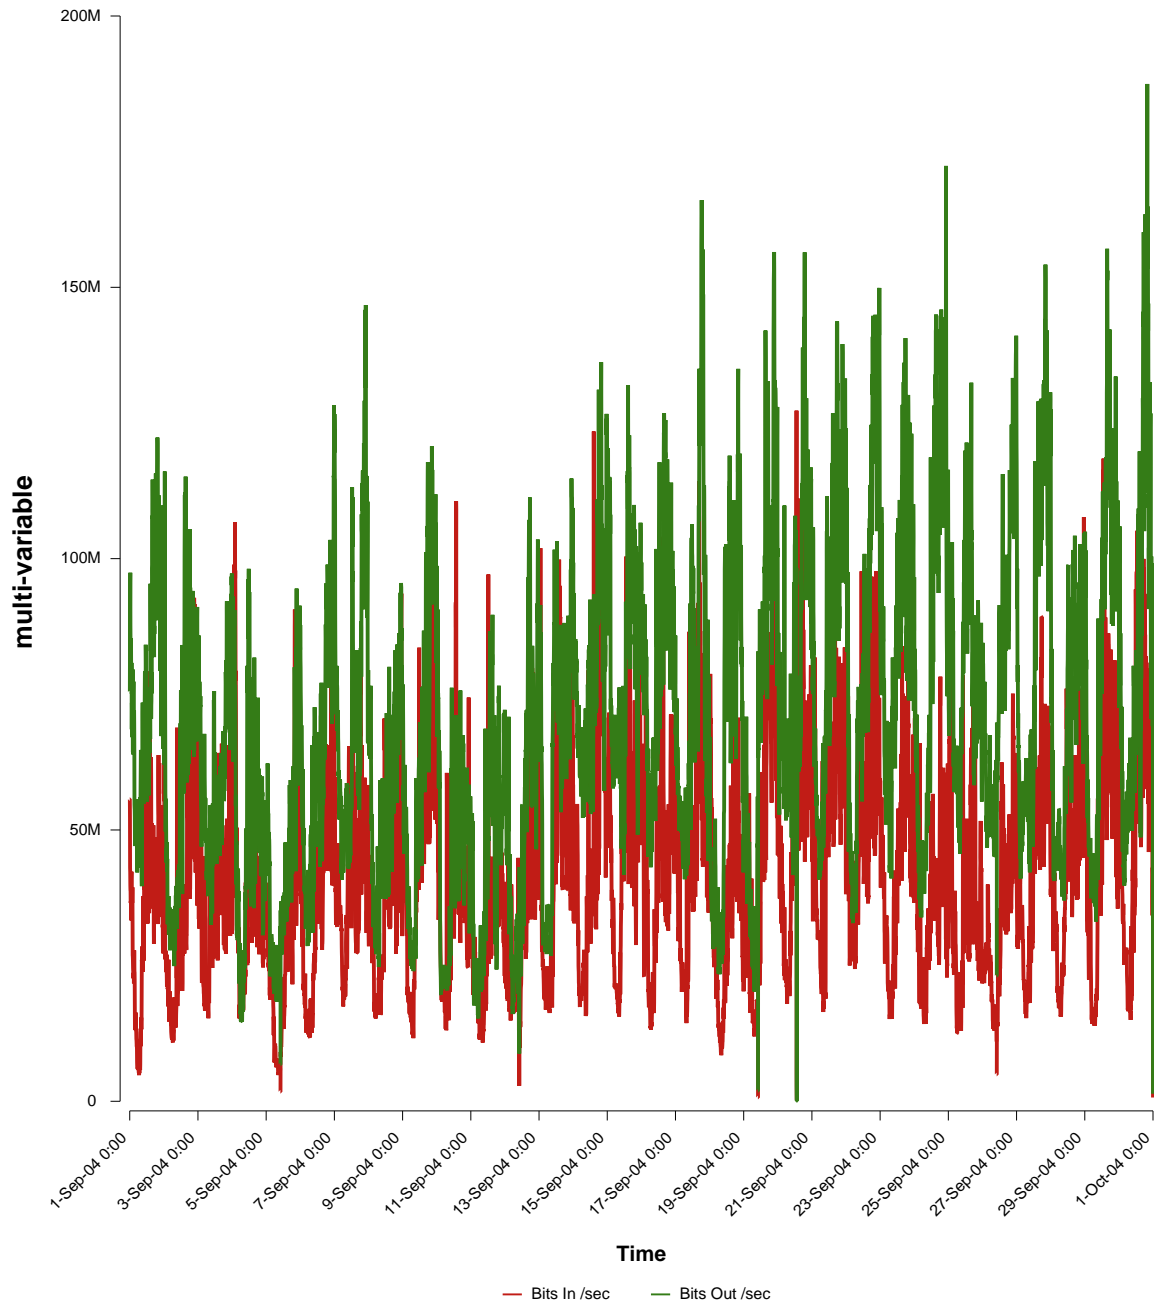

eHealth Trend Report

Divide by Time

SUNET-A-SKOVDE-HIS

From: 2004/09/01 00:00
To: 2004/09/30 23:59

Created: 2004/10/02 05:20:55