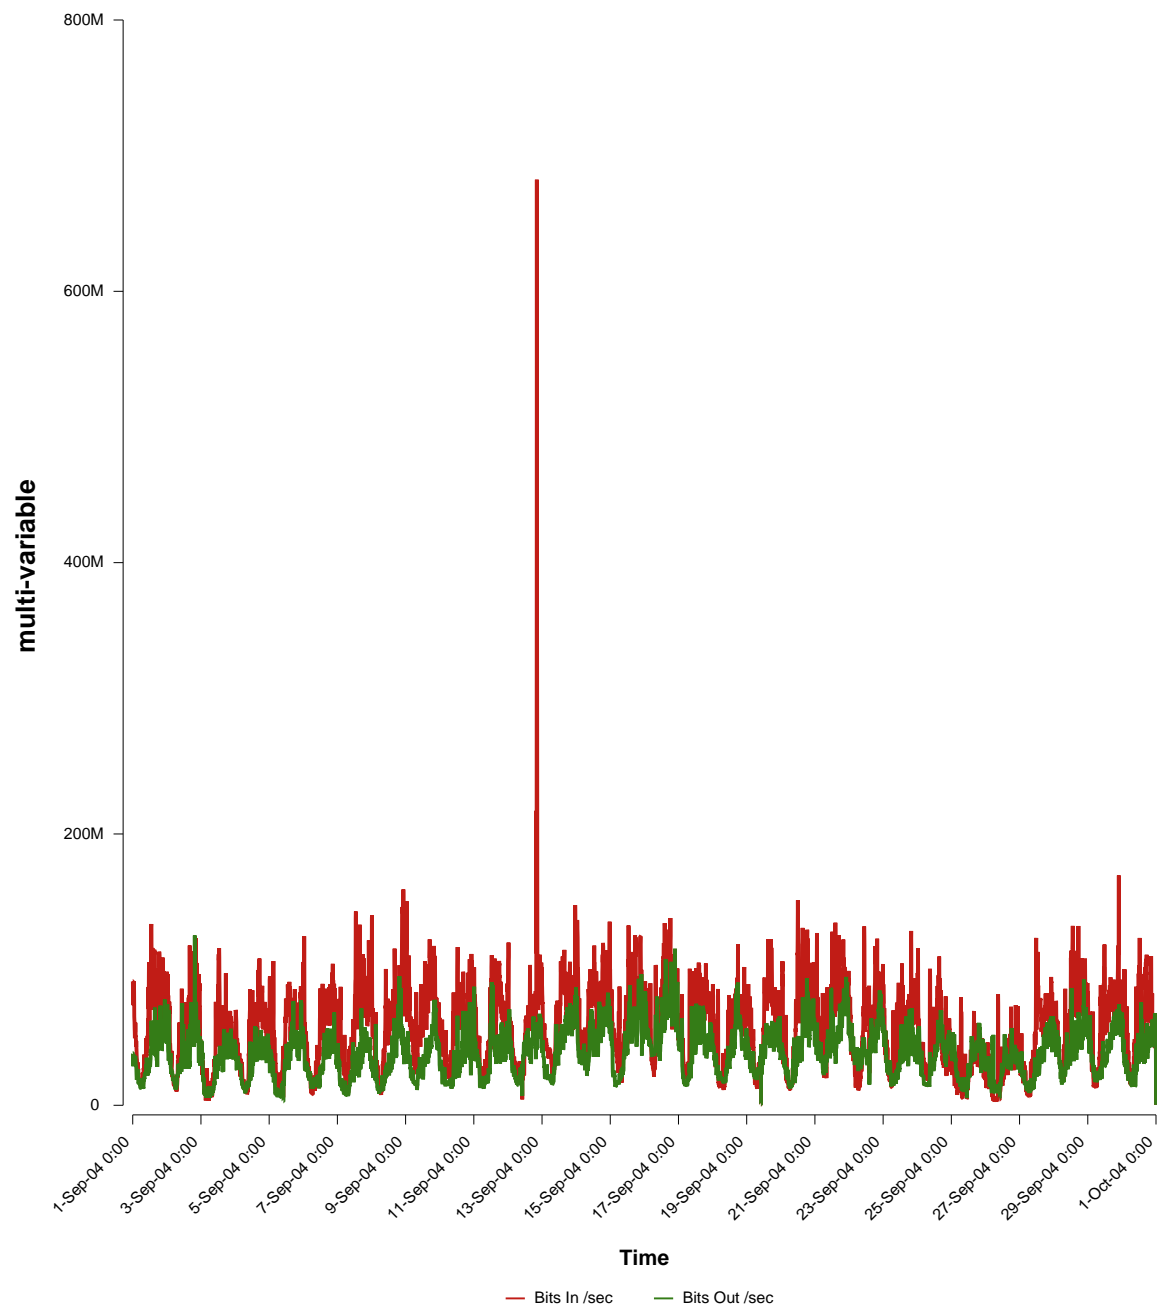

eHealth Trend Report

Divide by Time

SUNET-A-RONNEBY-BTH

From: 2004/09/01 00:00
To: 2004/09/30 23:59

Created: 2004/10/02 05:10:50