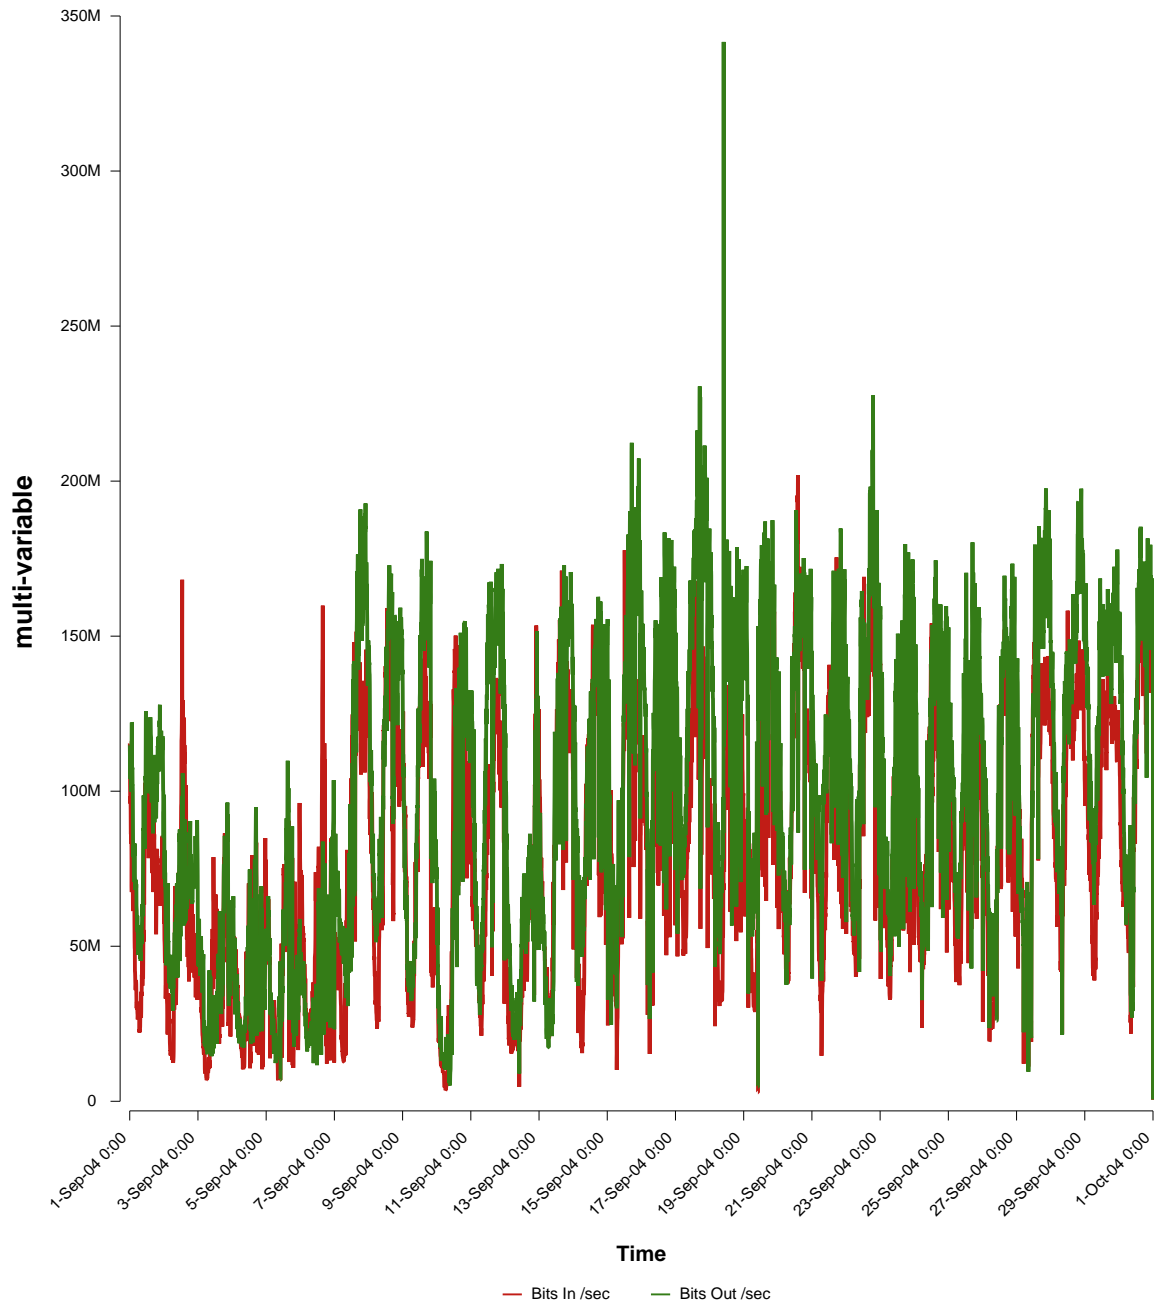

eHealth Trend Report

Divide by Time

SUNET-A-OREBRO-ORU

From: 2004/09/01 00:00
To: 2004/09/30 23:59

Created: 2004/10/02 05:00:53