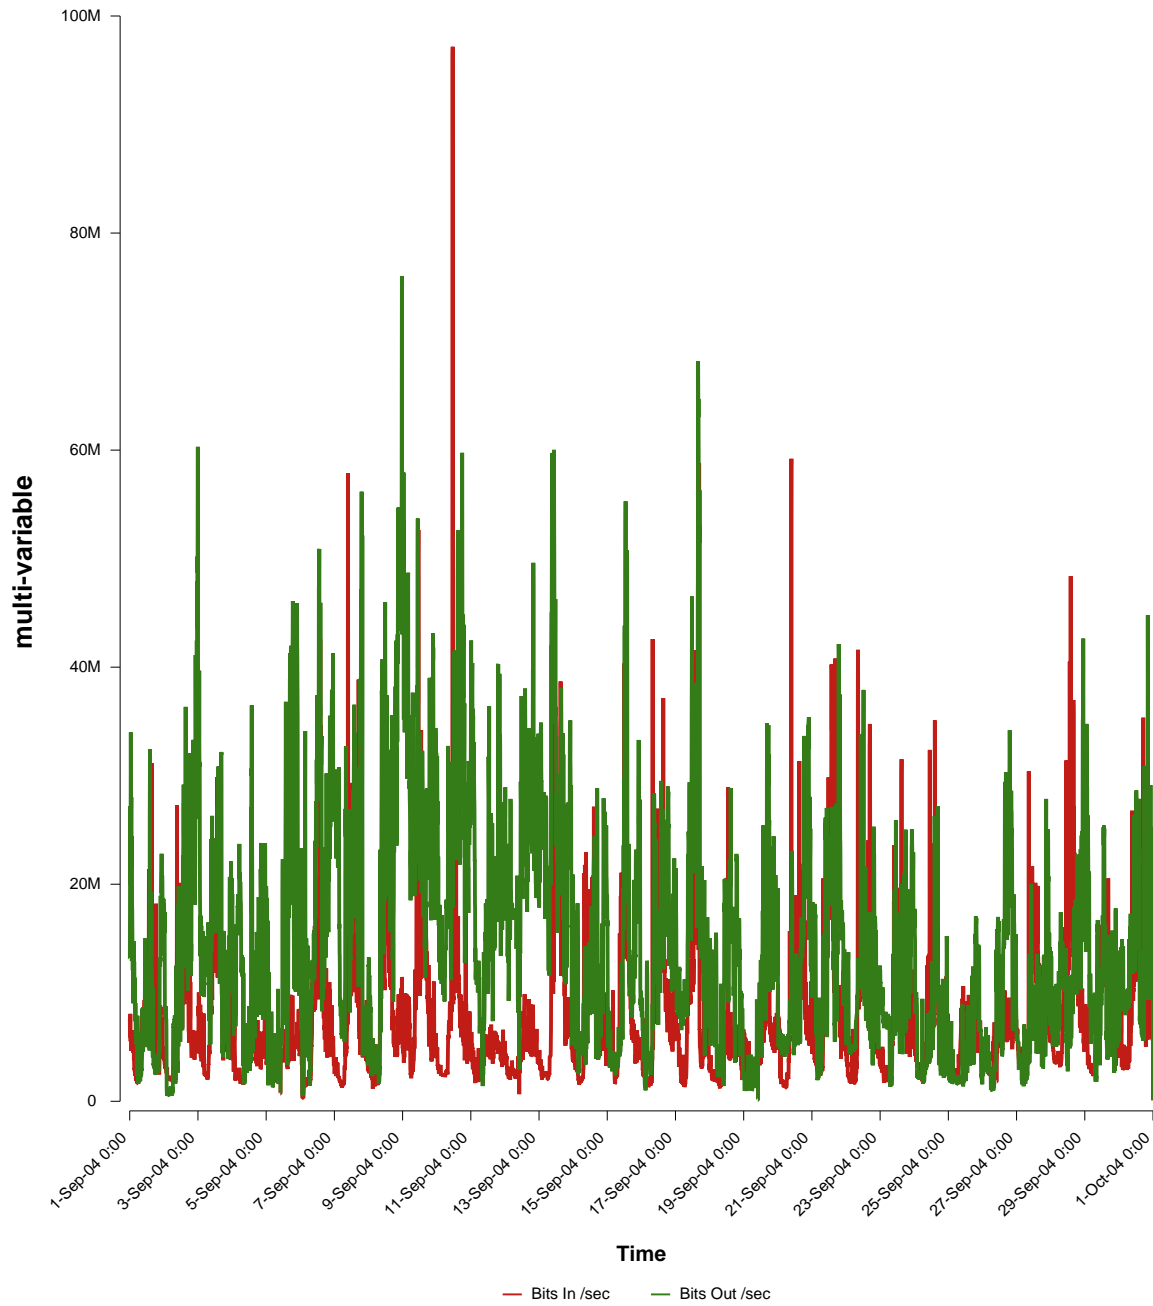

# eHealth Trend Report

Divide by Time

## SUNET-A-MALMO-MAH

From: 2004/09/01 00:00  
To: 2004/09/30 23:59

Created: 2004/10/02 04:50:52