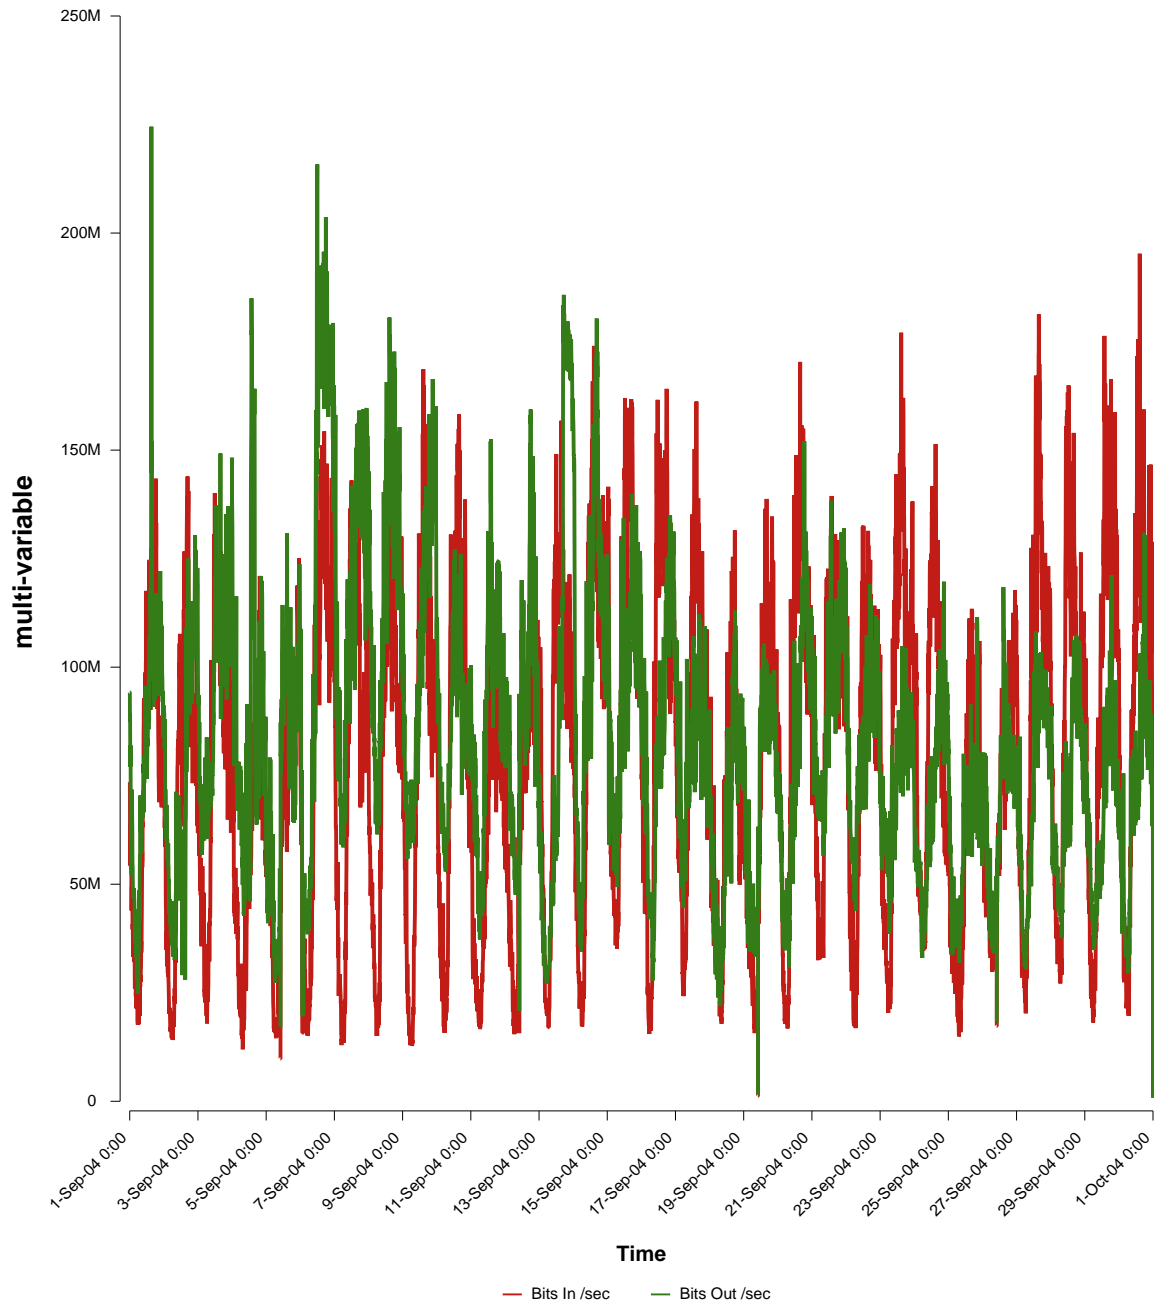

eHealth Trend Report

Divide by Time

SUNET-A-LUND-LU

From: 2004/09/01 00:00
To: 2004/09/30 23:59

Created: 2004/10/02 04:50:51