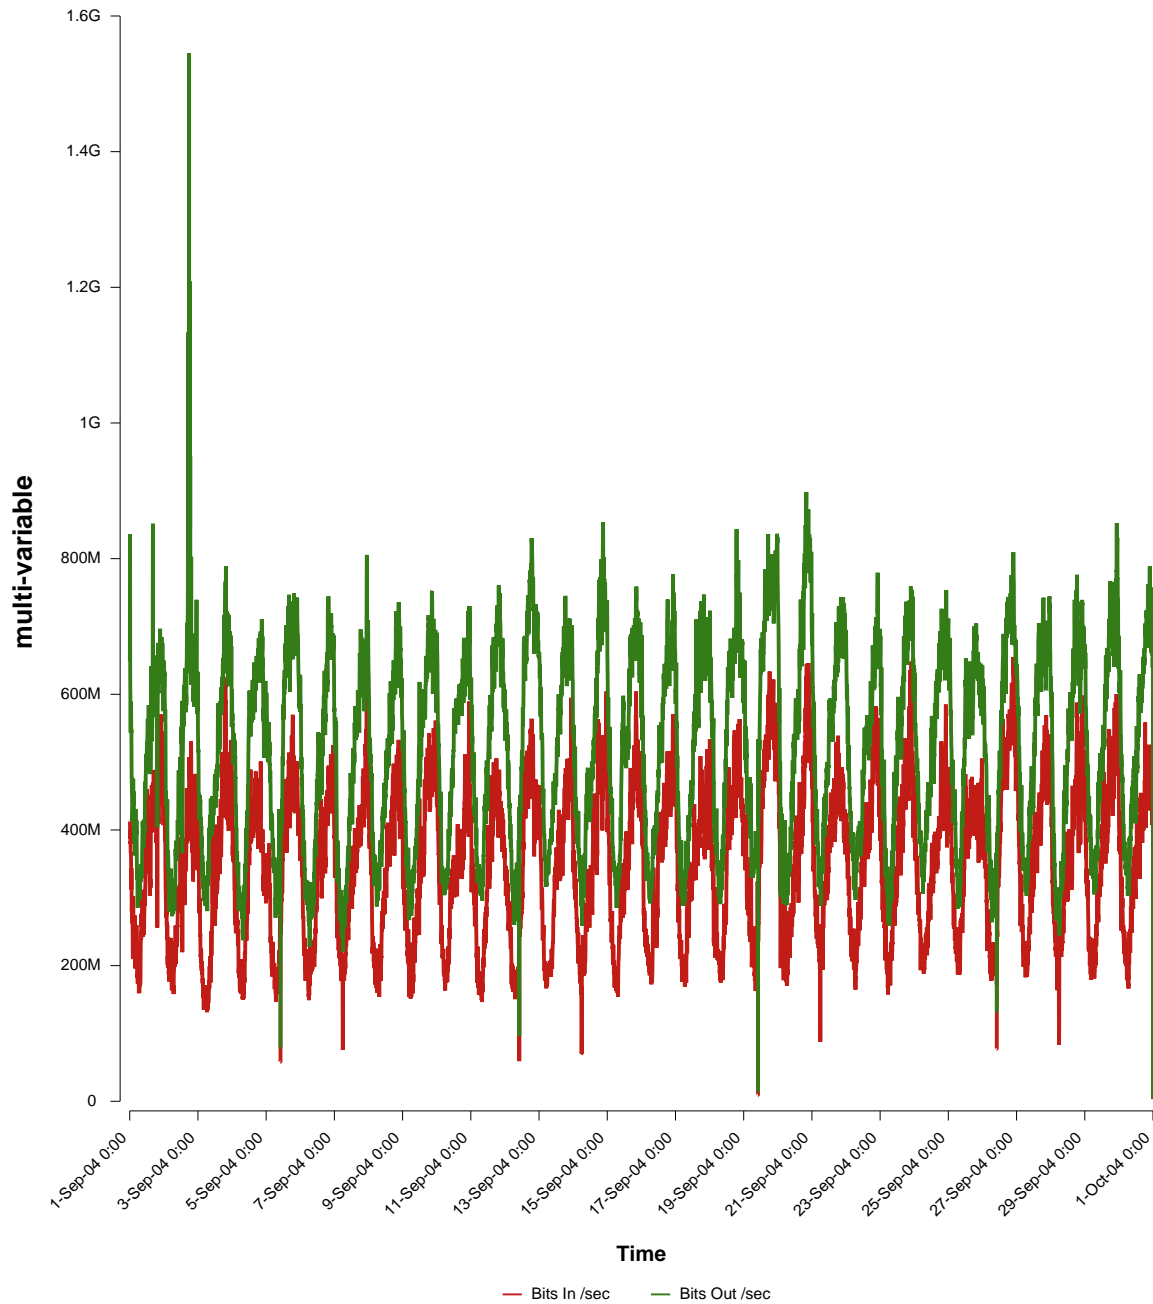

eHealth Trend Report

Divide by Time

SUNET-A-LULEA-LTU

From: 2004/09/01 00:00
To: 2004/09/30 23:59

Created: 2004/10/02 04:45:48