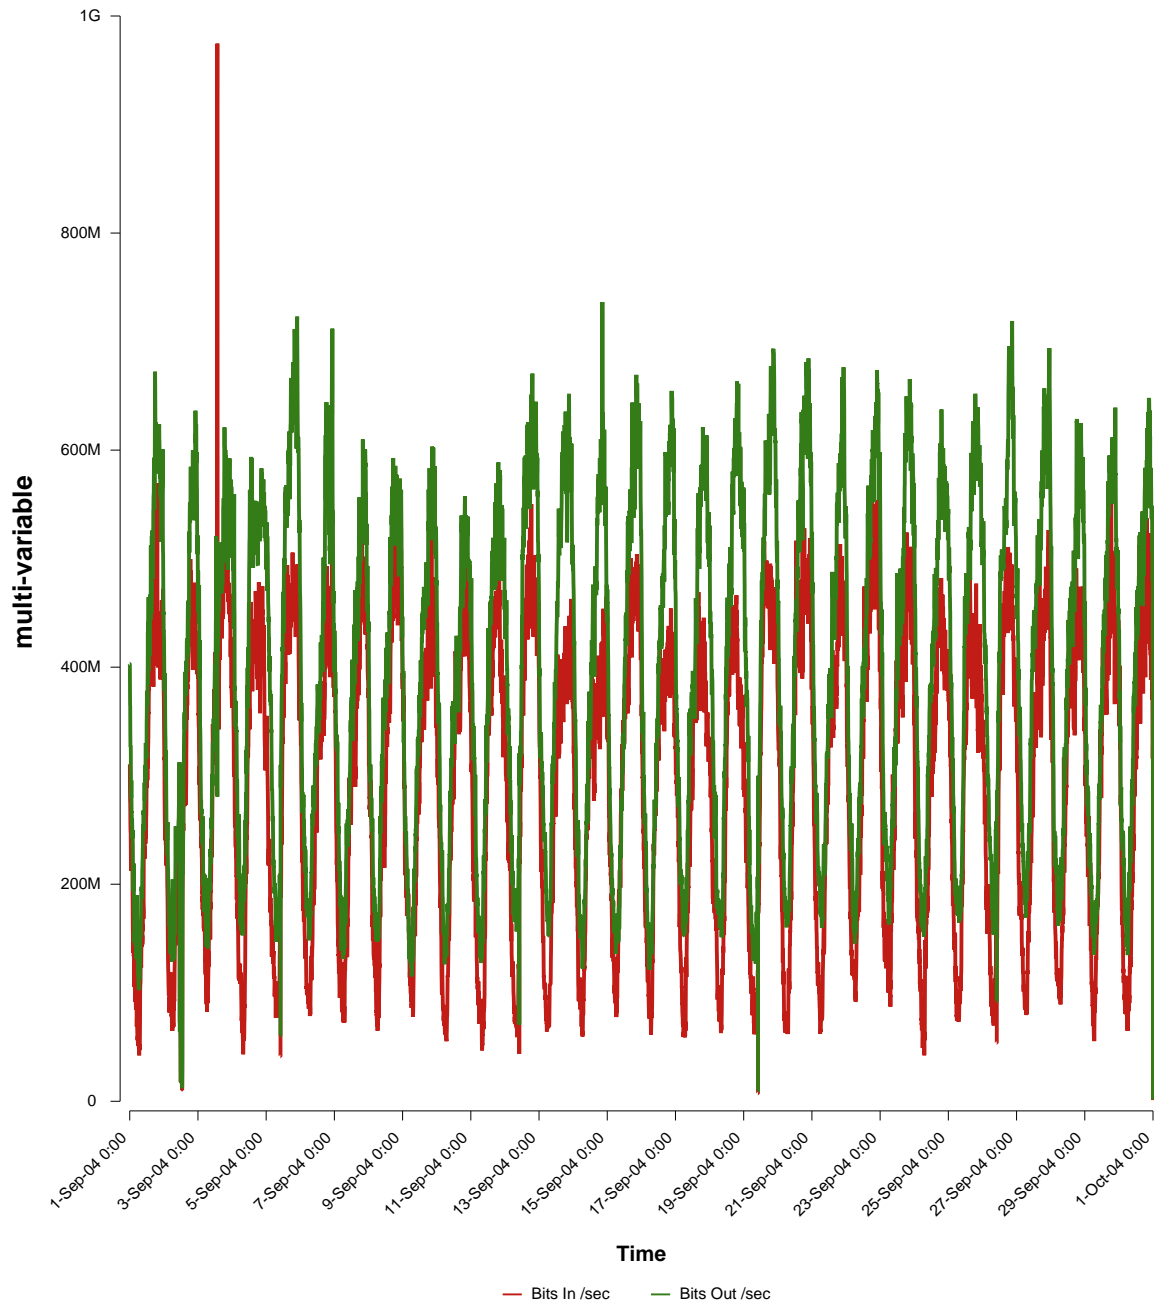

eHealth Trend Report

Divide by Time

SUNET-A-LINKOPING-LIU

From: 2004/09/01 00:00
To: 2004/09/30 23:59

Created: 2004/10/02 04:30:49