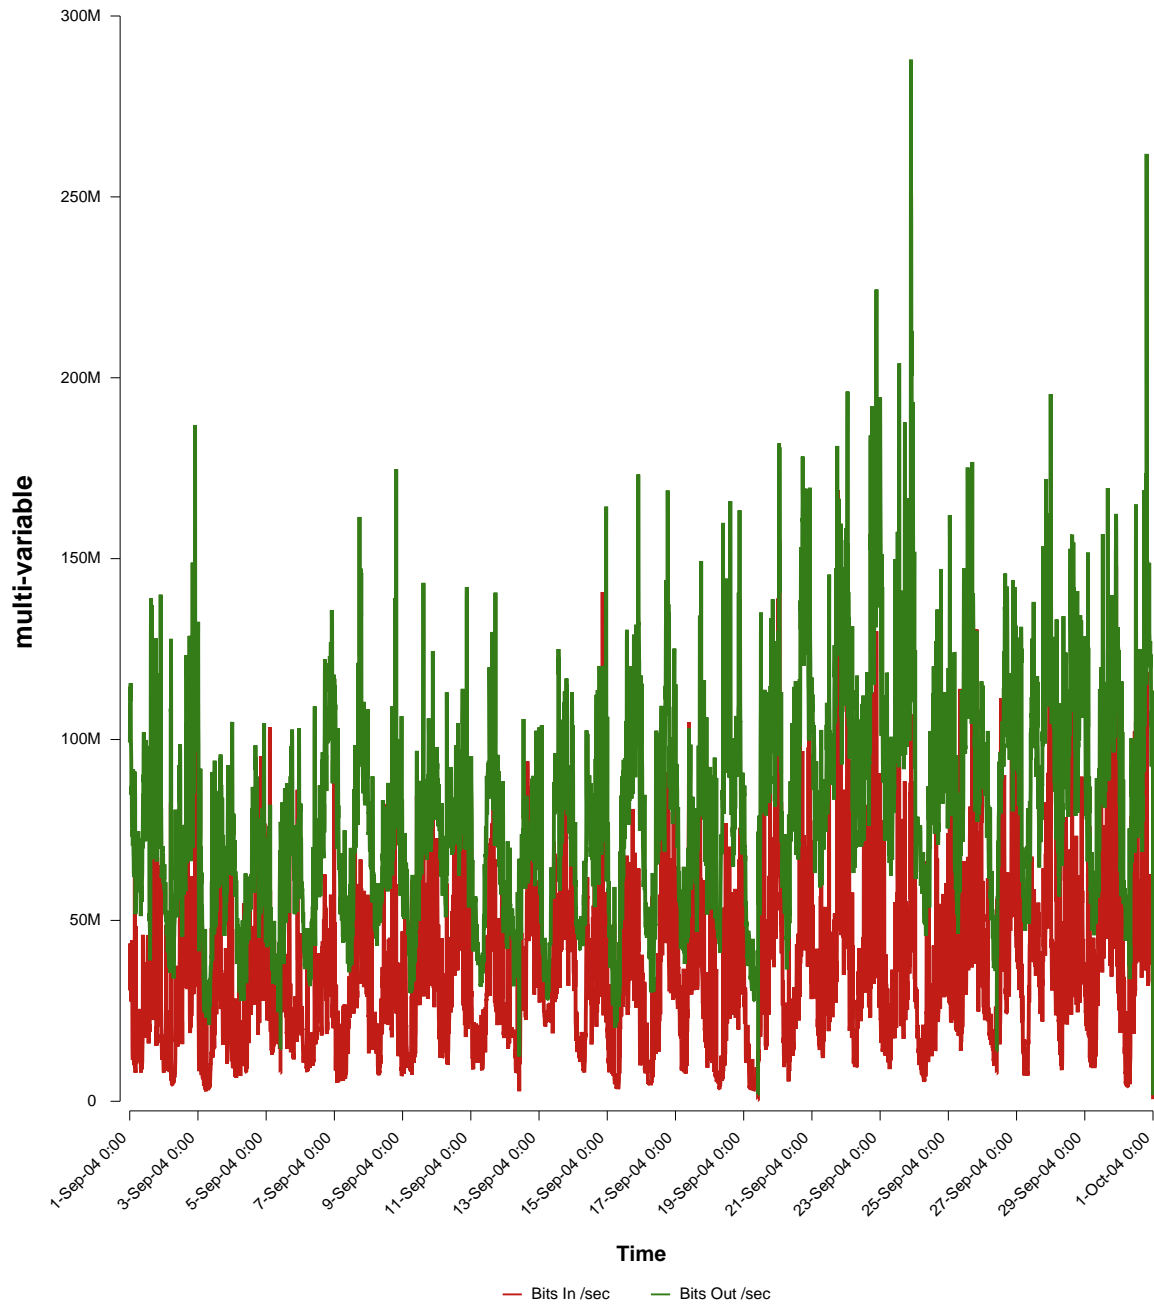

eHealth Trend Report

Divide by Time

SUNET-A-KRISTIANSTAD-HKR

From: 2004/09/01 00:00
To: 2004/09/30 23:59

Created: 2004/10/02 04:20:53