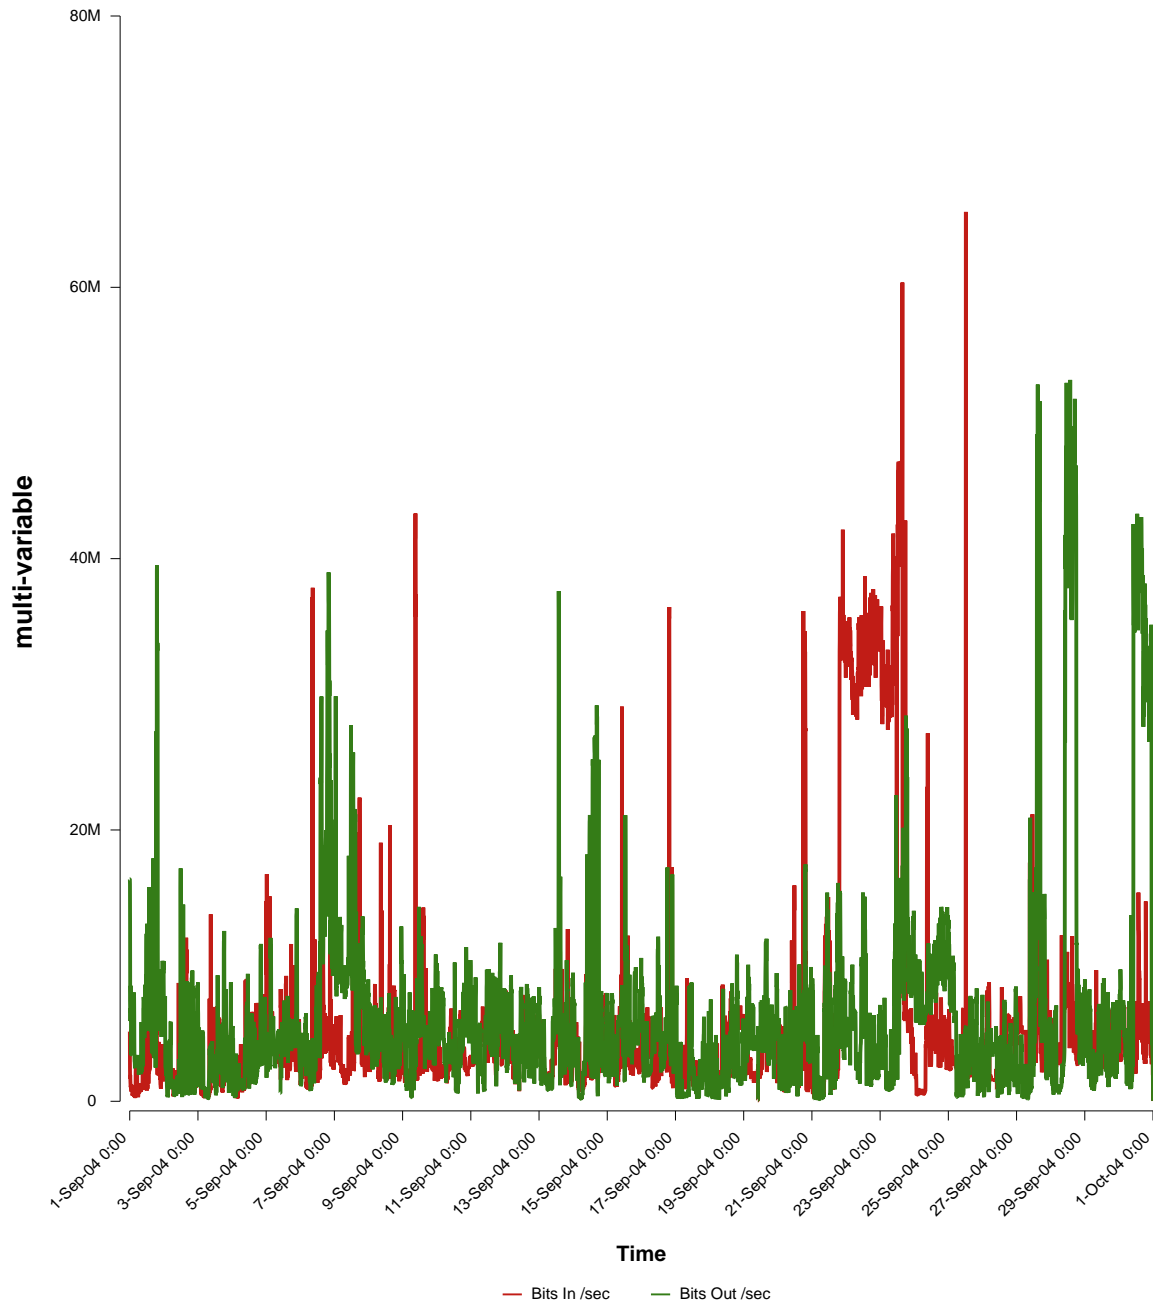

eHealth Trend Report

Divide by Time

SUNET-A-KIRUNA-IRF

From: 2004/09/01 00:00
To: 2004/09/30 23:59

Created: 2004/10/02 04:10:48