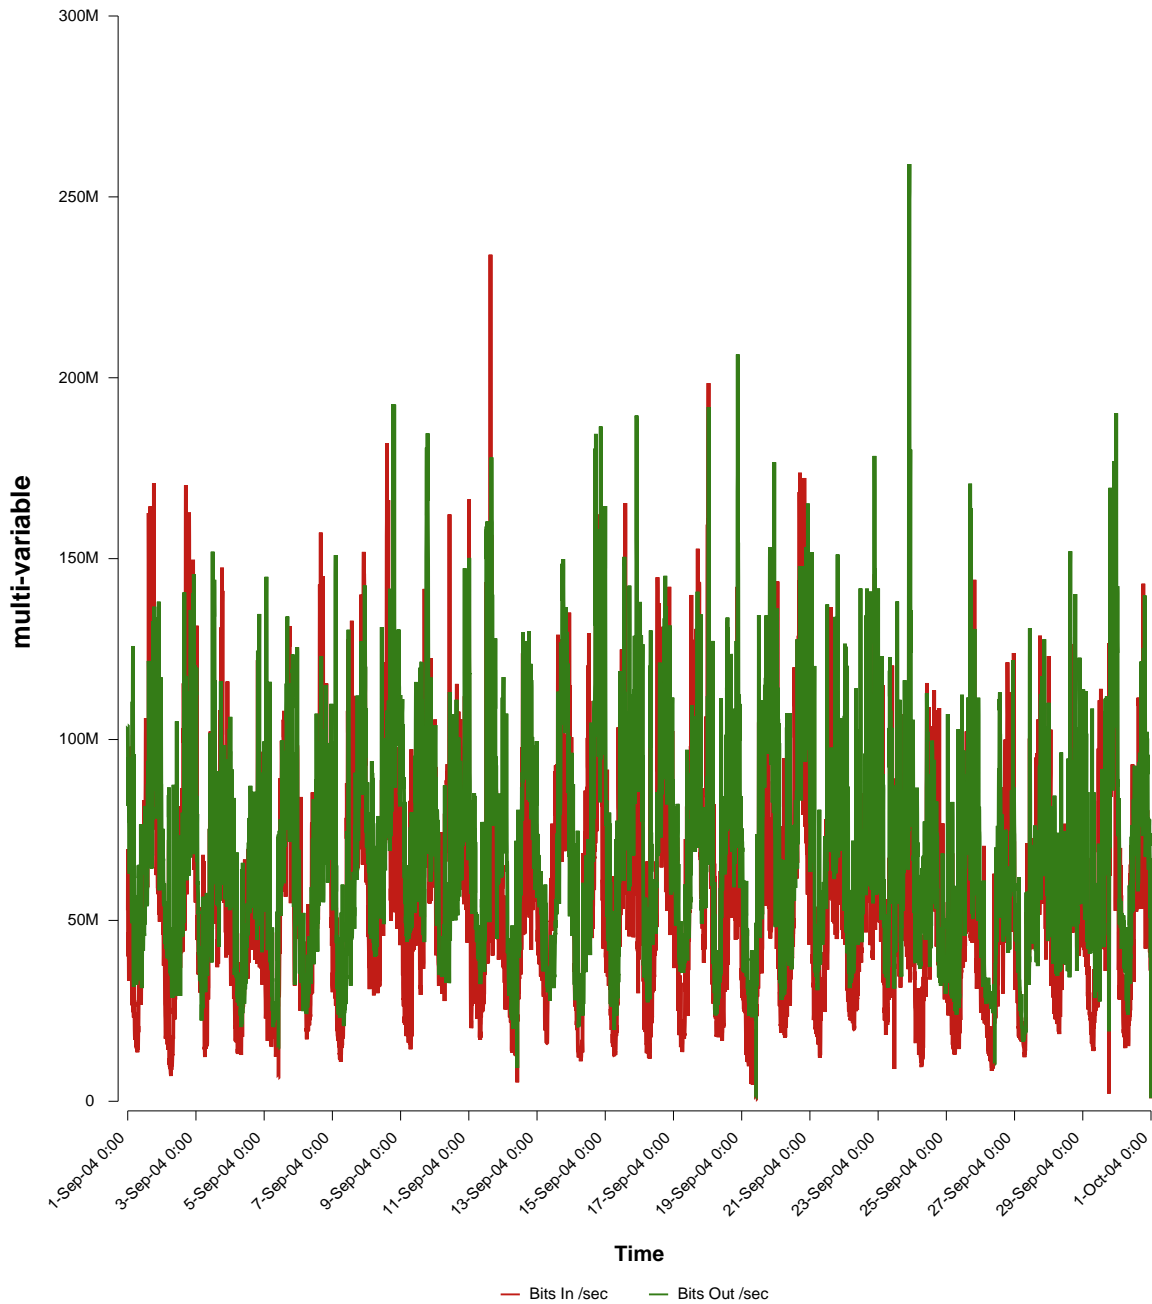

eHealth Trend Report

Divide by Time

SUNET-A-JONKOPING-HJ

From: 2004/09/01 00:00
To: 2004/09/30 23:59

Created: 2004/10/02 03:40:52