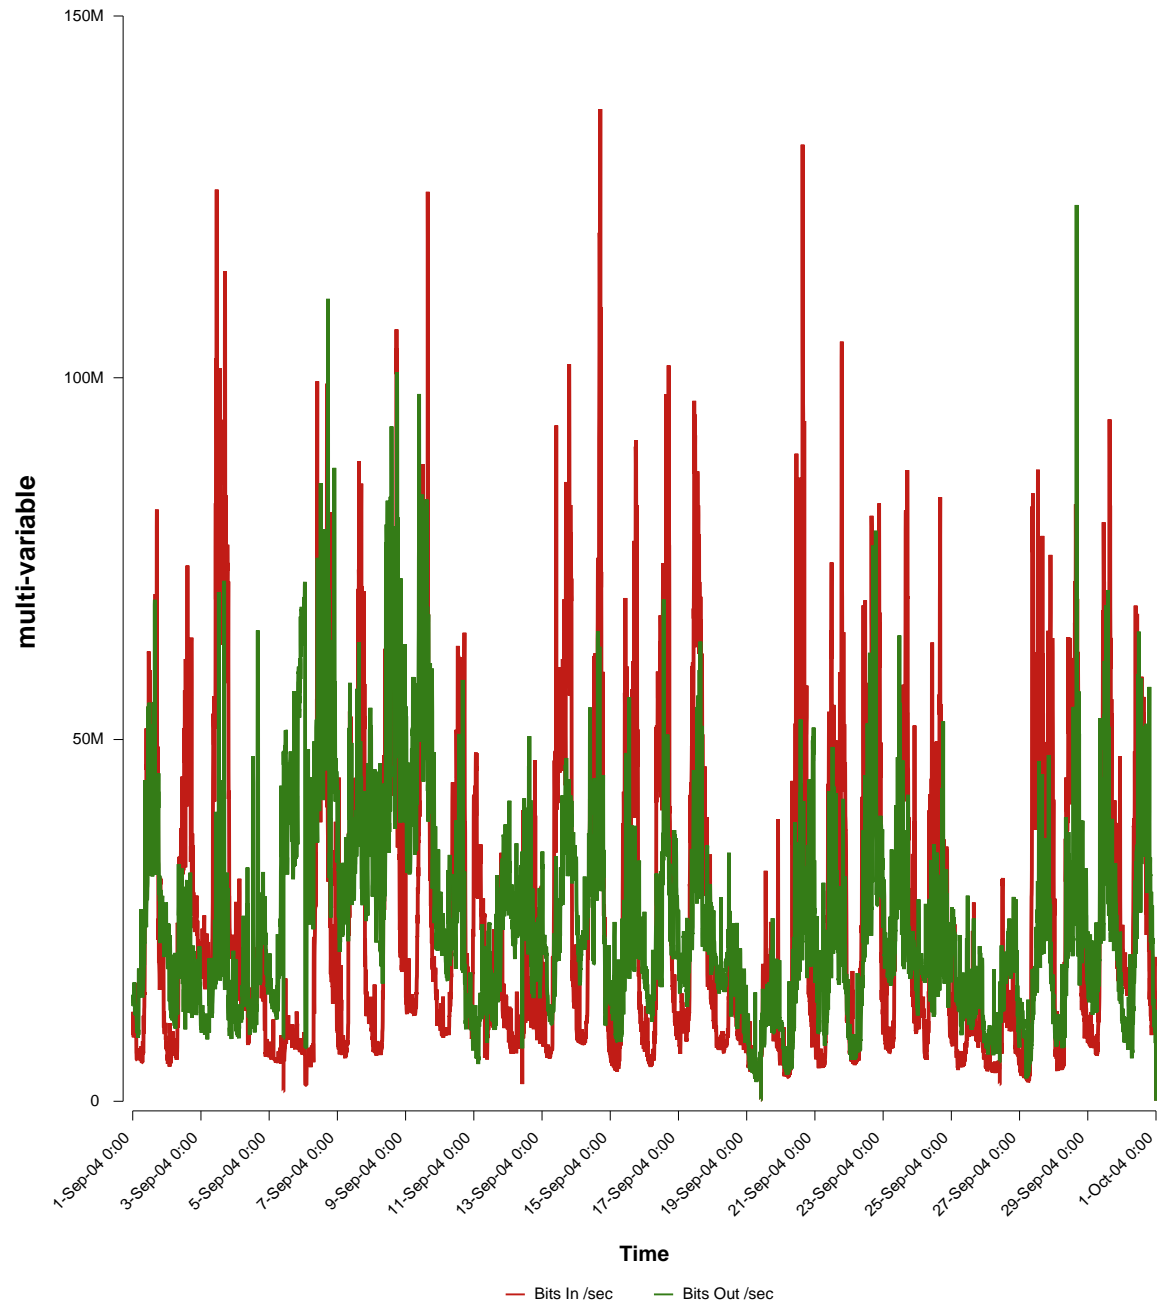

eHealth Trend Report

Divide by Time

SUNET-A-GBG-GU

From: 2004/09/01 00:00
To: 2004/09/30 23:59

Created: 2004/10/02 03:40:51