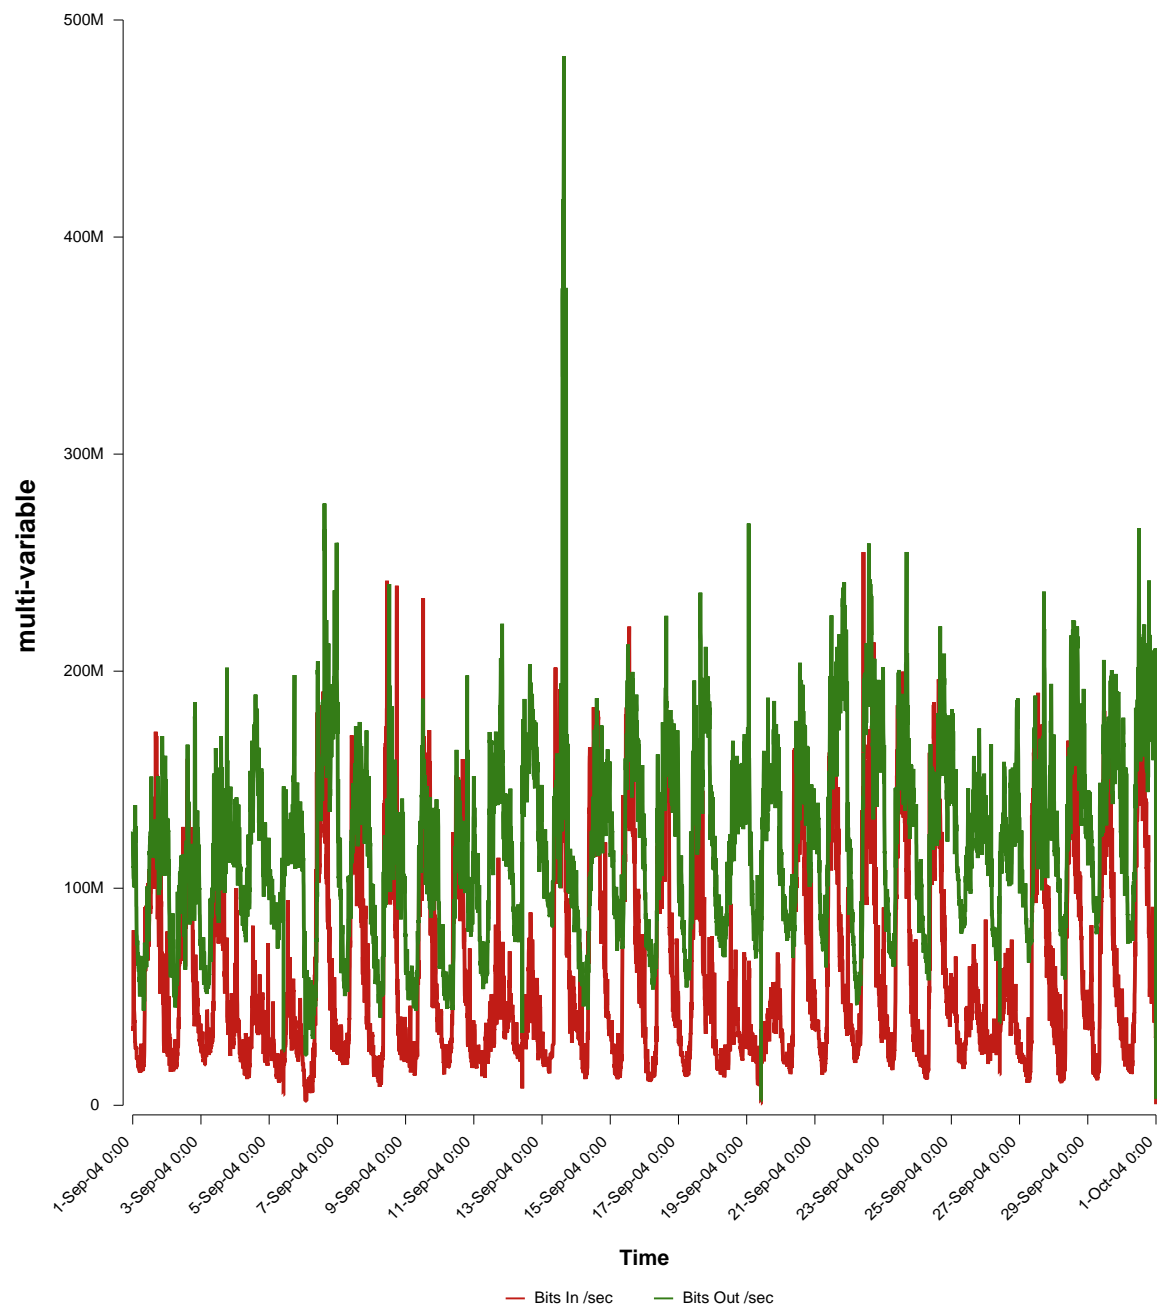

# eHealth Trend Report

Divide by Time

## SUNET-A-GBG-CHALMERS

From: 2004/09/01 00:00  
To: 2004/09/30 23:59

Created: 2004/10/02 03:30:48