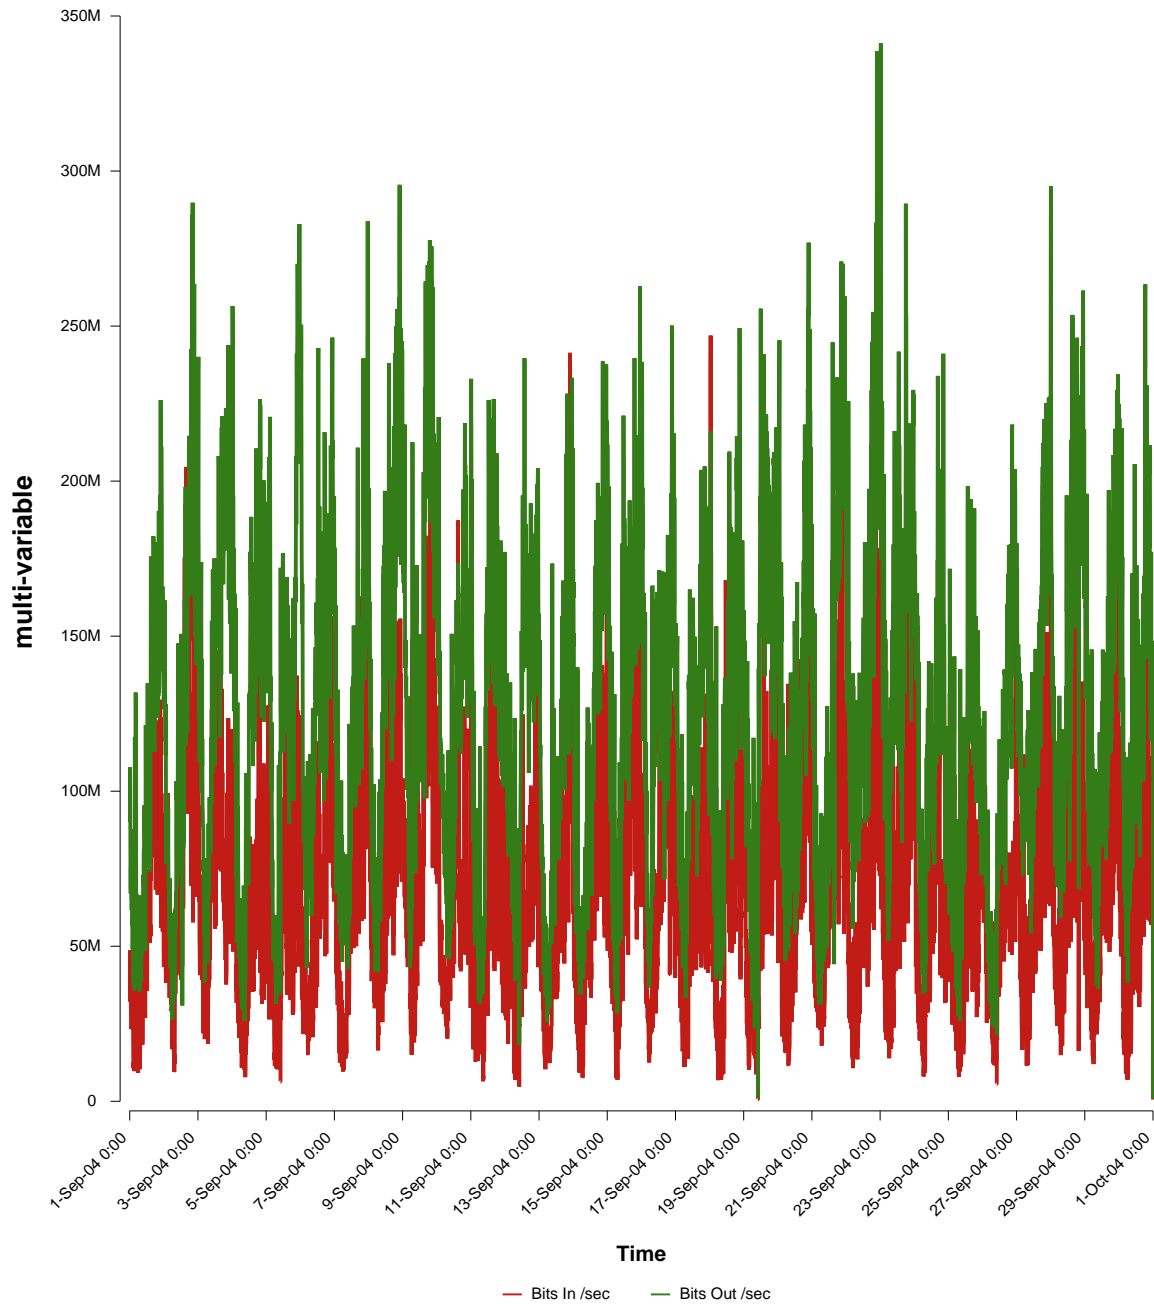

eHealth Trend Report

Divide by Time

SUNET-A-GAVLE-HIG

From: 2004/09/01 00:00
To: 2004/09/30 23:59

Created: 2004/10/02 03:20:51