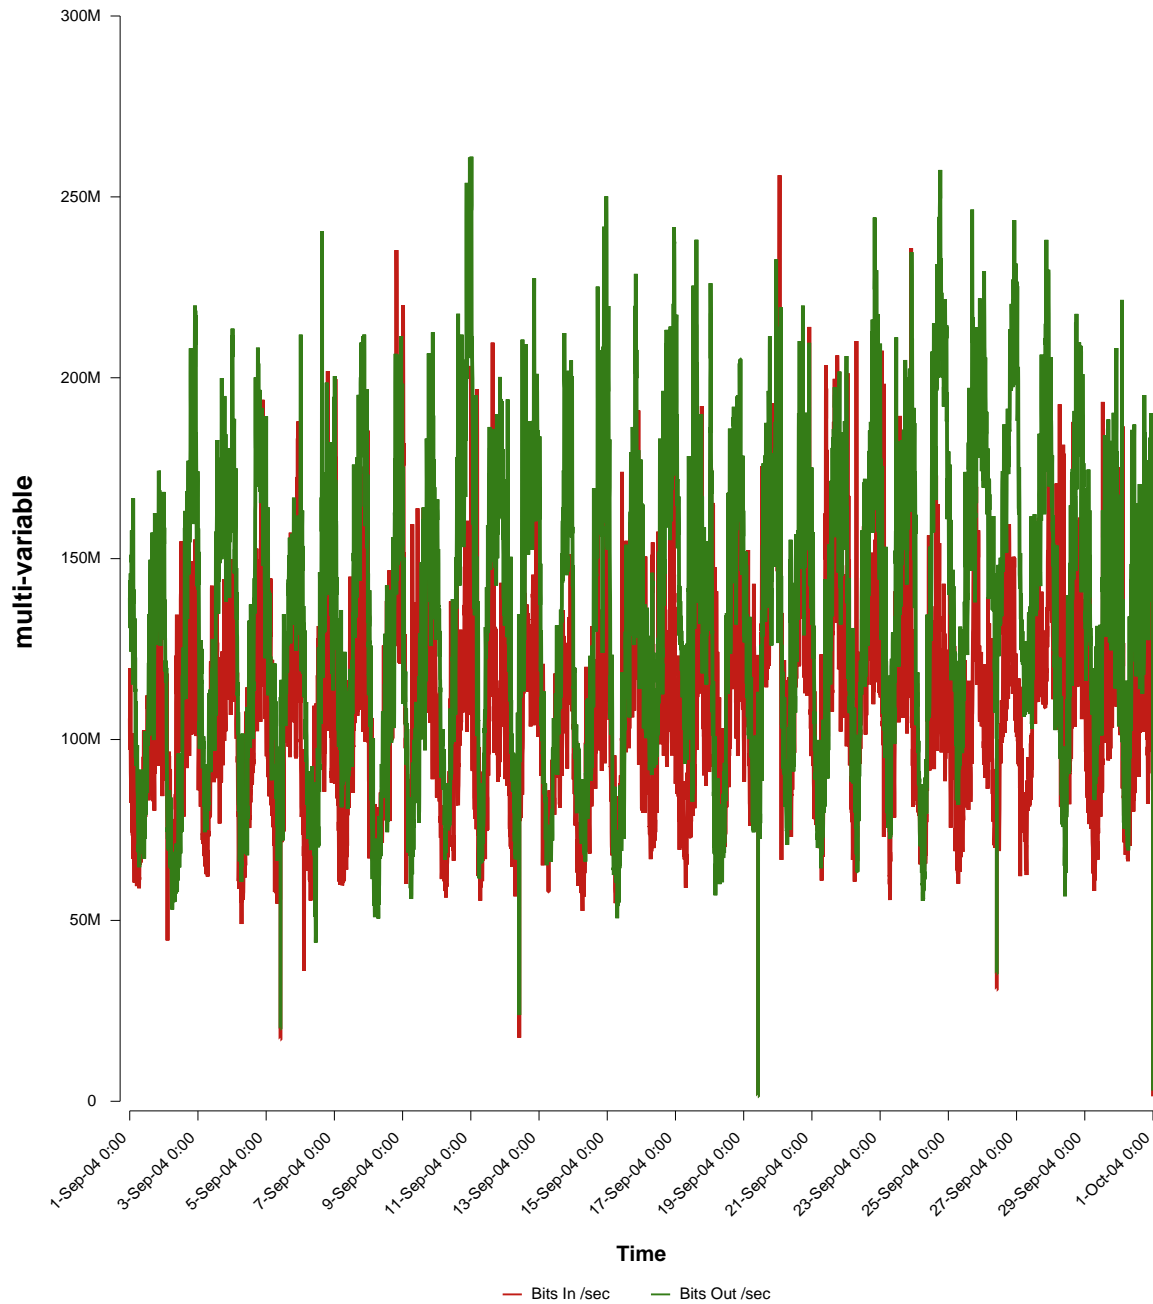

eHealth Trend Report

Divide by Time

SUNET-A-BORLANGE-DU

From: 2004/09/01 00:00
To: 2004/09/30 23:59

Created: 2004/10/02 03:10:47