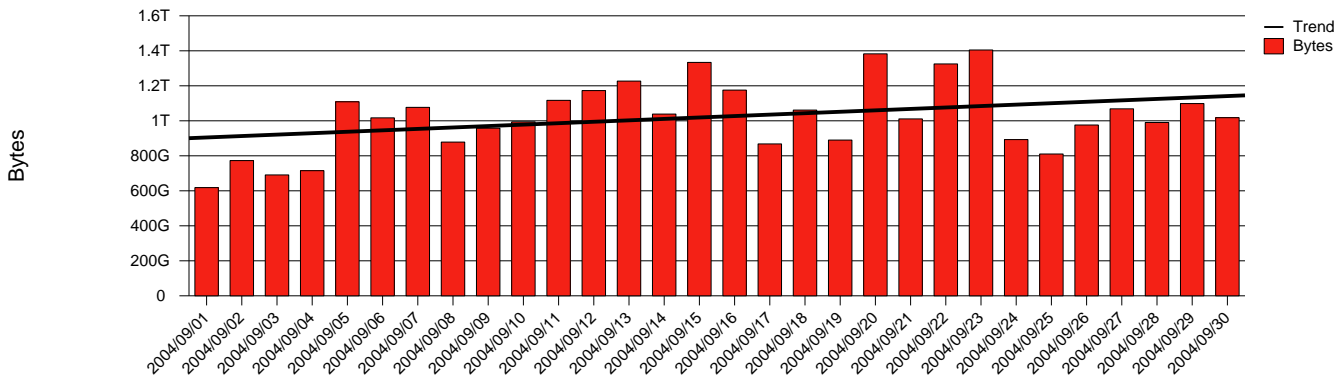

Total Network Volume by Month

Total Network Volume by Week

Total Network Volume by Day

Situations to Watch

Rank	Element Name	Variable	Threshold	Monthly Average		Days to (from) Threshold
			Value	Actual	Predicted	
1	hgo2-POS(In)	Errors (% Frames)	5.000	0.000	0.103	Increasing
2	hgo1-POS(In)	Errors (% Frames)	5.000	0.000	0.000	Increasing
3	hgo1-POS(In)	Volume (Bandwidth %)	80.000	1.525	0.927	Decreasing
4	hgo1-POS(Out)	Volume (Bandwidth %)	80.000	2.285	1.337	Decreasing