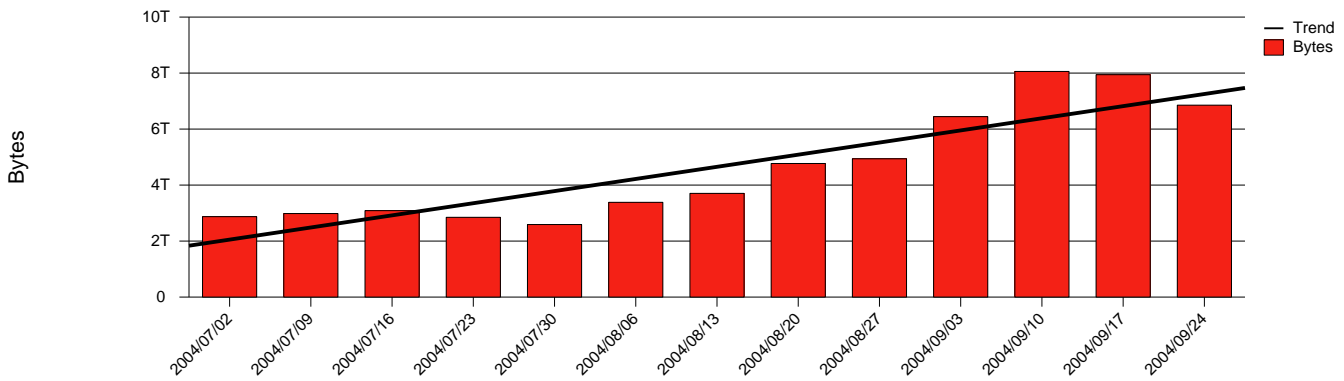

Total Network Volume by Month

Total Network Volume by Week

Total Network Volume by Day

Situations to Watch

Rank	Element Name	Variable	Threshold	Monthly Average		Days to (from) Threshold
			Value	Actual	Predicted	
1	hgo2-POS(In)	Errors (% Frames)	5.000	0.000	0.103	Increasing
2	hgo1-POS(In)	Errors (% Frames)	5.000	0.000	0.000	Increasing
3	hgo1-POS(In)	Volume (Bandwidth %)	80.000	1.525	0.927	Decreasing
4	hgo1-POS(Out)	Volume (Bandwidth %)	80.000	2.285	1.337	Decreasing