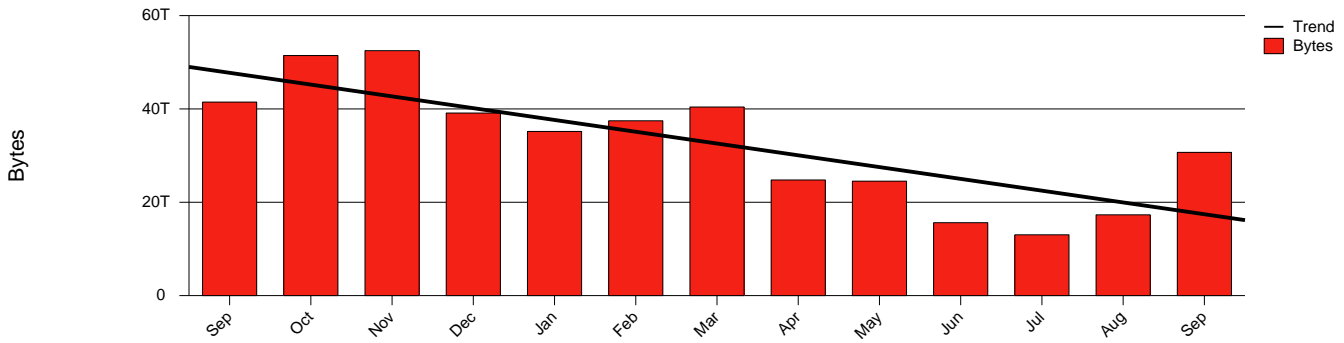

Total Network Volume by Month

Total Network Volume by Week

Total Network Volume by Day

Situations to Watch

Rank	Element Name	Variable	Threshold	Monthly Average		Days to (from) Threshold
			Value	Actual	Predicted	
1	hgo2-POS(In)	Errors (% Frames)	5.000	0.000	0.103	Increasing
2	hgo1-POS(In)	Errors (% Frames)	5.000	0.000	0.000	Increasing
3	hgo1-POS(In)	Volume (Bandwidth %)	80.000	1.525	0.927	Decreasing
4	hgo1-POS(Out)	Volume (Bandwidth %)	80.000	2.285	1.337	Decreasing