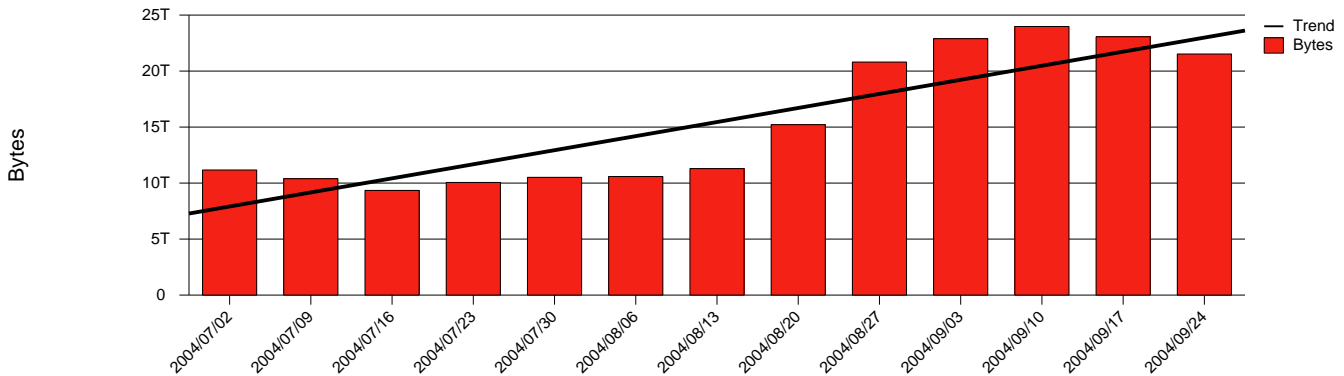

Total Network Volume by Month

Total Network Volume by Week

Total Network Volume by Day

Situations to Watch

Rank	Element Name	Variable	Threshold Value	Monthly Average		Days to (from) Threshold
				Actual	Predicted	
1	vxu2-SRP(Out)	Volume (Bandwidth %)	80.000	6.628	5.518	Increasing
2	vxu1-SRP(In)	Volume (Bandwidth %)	80.000	5.169	4.313	Increasing
3	vxu2-SRP(In)	Volume (Bandwidth %)	80.000	0.003	0.003	Increasing
4	vxu1-SRP(Out)	Volume (Bandwidth %)	80.000	0.334	0.464	Decreasing
5	vxu2-SRP(In)	Errors (% Frames)	5.000	0.000	0.000	Decreasing