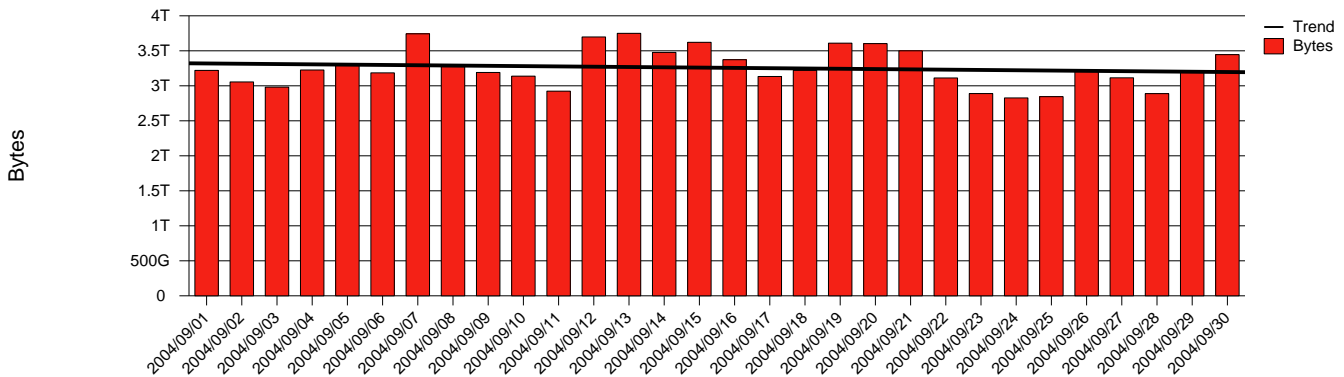

Total Network Volume by Month

Total Network Volume by Week

Total Network Volume by Day

Situations to Watch

Rank	Element Name	Variable	Threshold Value	Monthly Average		Days to (from) Threshold
				Actual	Predicted	
1	vxu2-SRP(Out)	Volume (Bandwidth %)	80.000	6.628	5.518	Increasing
2	vxu1-SRP(In)	Volume (Bandwidth %)	80.000	5.169	4.313	Increasing
3	vxu2-SRP(In)	Volume (Bandwidth %)	80.000	0.003	0.003	Increasing
4	vxu1-SRP(Out)	Volume (Bandwidth %)	80.000	0.334	0.464	Decreasing
5	vxu2-SRP(In)	Errors (% Frames)	5.000	0.000	0.000	Decreasing