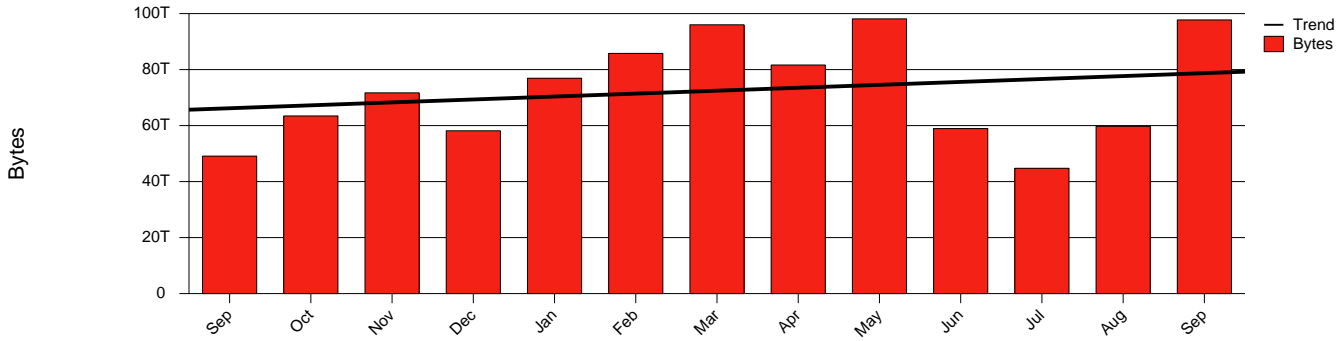

Total Network Volume by Month

Total Network Volume by Week

Total Network Volume by Day

Situations to Watch

Rank	Element Name	Variable	Threshold Value	Monthly Average		Days to (from) Threshold
				Actual	Predicted	
1	vxu2-SRP(Out)	Volume (Bandwidth %)	80.000	6.628	5.518	Increasing
2	vxu1-SRP(In)	Volume (Bandwidth %)	80.000	5.169	4.313	Increasing
3	vxu2-SRP(In)	Volume (Bandwidth %)	80.000	0.003	0.003	Increasing
4	vxu1-SRP(Out)	Volume (Bandwidth %)	80.000	0.334	0.464	Decreasing
5	vxu2-SRP(In)	Errors (% Frames)	5.000	0.000	0.000	Decreasing