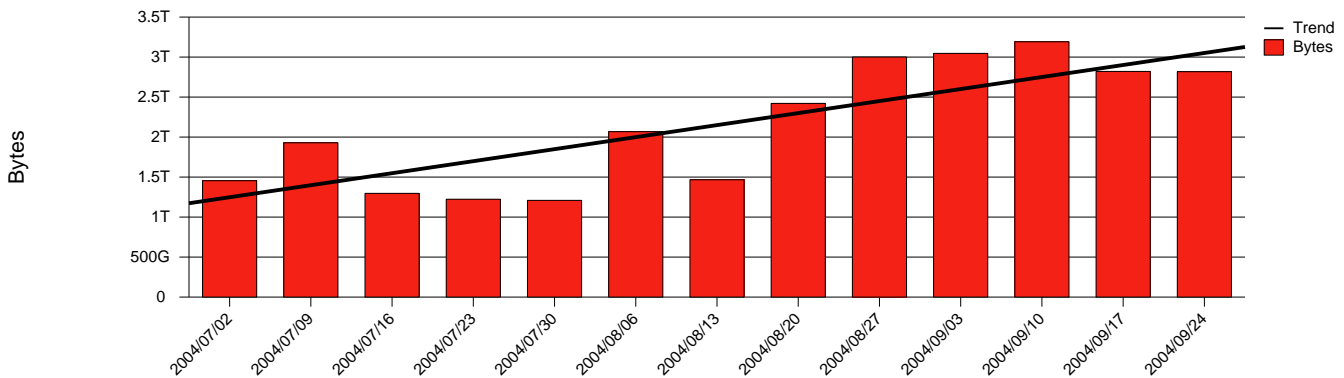

Total Network Volume by Month

Total Network Volume by Week

Total Network Volume by Day

Situations to Watch

Rank	Element Name	Variable	Threshold Value	Monthly Average		Days to (from) Threshold
				Actual	Predicted	
1	htu2-SRP(Out)	Volume (Bandwidth %)	80.000	0.326	0.287	Increasing
2	htu1-SRP(In)	Volume (Bandwidth %)	80.000	0.999	0.764	Increasing
3	htu1-SRP(Out)	Volume (Bandwidth %)	80.000	0.241	0.224	Increasing
4	htu1-SRP(In)	Errors (% Frames)	5.000	0.000	0.000	Increasing
5	htu2-SRP(In)	Volume (Bandwidth %)	80.000	0.000	0.000	Increasing