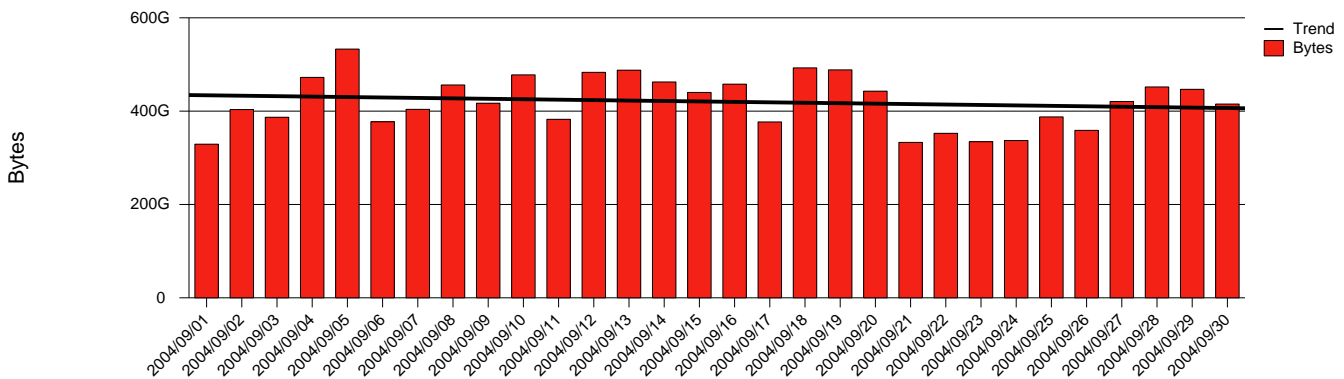

Total Network Volume by Month

Total Network Volume by Week

Total Network Volume by Day

Situations to Watch

Rank	Element Name	Variable	Threshold Value	Monthly Average		Days to (from) Threshold
				Actual	Predicted	
1	htu2-SRP(Out)	Volume (Bandwidth %)	80.000	0.326	0.287	Increasing
2	htu1-SRP(In)	Volume (Bandwidth %)	80.000	0.999	0.764	Increasing
3	htu1-SRP(Out)	Volume (Bandwidth %)	80.000	0.241	0.224	Increasing
4	htu1-SRP(In)	Errors (% Frames)	5.000	0.000	0.000	Increasing
5	htu2-SRP(In)	Volume (Bandwidth %)	80.000	0.000	0.000	Increasing