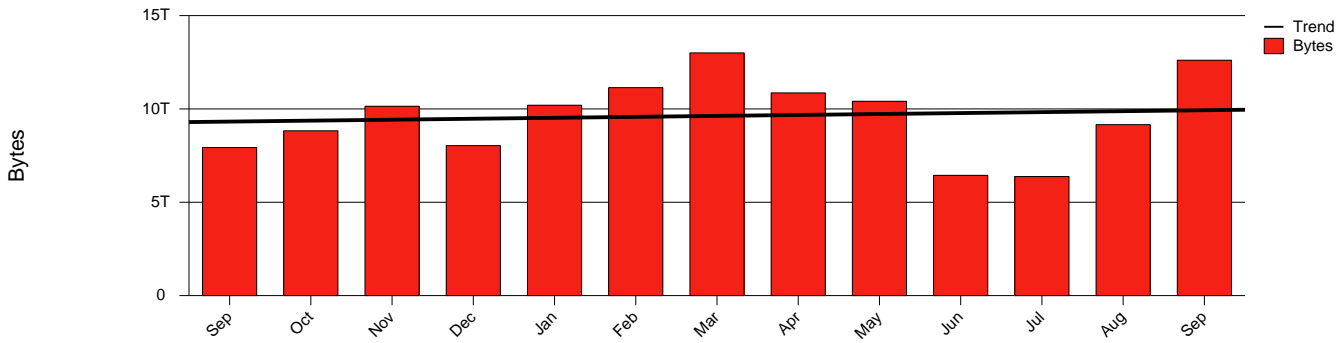

Total Network Volume by Month

Total Network Volume by Week

Total Network Volume by Day

Situations to Watch

Rank	Element Name	Variable	Threshold Value	Monthly Average		Days to (from) Threshold
				Actual	Predicted	
1	htu2-SRP(Out)	Volume (Bandwidth %)	80.000	0.326	0.287	Increasing
2	htu1-SRP(In)	Volume (Bandwidth %)	80.000	0.999	0.764	Increasing
3	htu1-SRP(Out)	Volume (Bandwidth %)	80.000	0.241	0.224	Increasing
4	htu1-SRP(In)	Errors (% Frames)	5.000	0.000	0.000	Increasing
5	htu2-SRP(In)	Volume (Bandwidth %)	80.000	0.000	0.000	Increasing