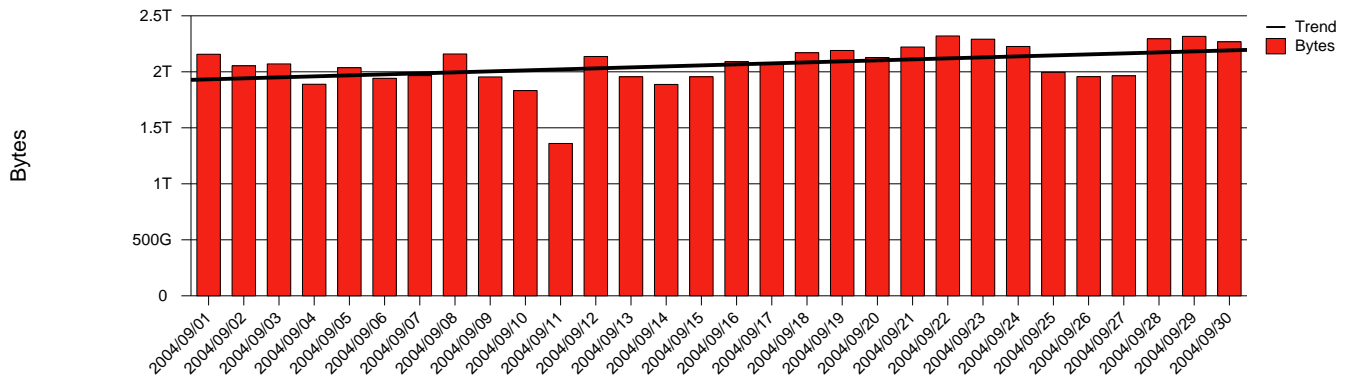

Total Network Volume by Month

Total Network Volume by Week

Total Network Volume by Day

Situations to Watch

Rank	Element Name	Variable	Threshold Value	Monthly Average		Days to (from) Threshold
				Actual	Predicted	
1	mh1-SRP(Out)	Volume (Bandwidth %)	80.000	4.372	3.378	Increasing
2	mh2-SRP(In)	Volume (Bandwidth %)	80.000	2.532	2.503	Increasing
3	mh2-SRP(Out)	Volume (Bandwidth %)	80.000	0.000	0.611	Increasing
4	mh1-SRP(In)	Volume (Bandwidth %)	80.000	0.784	0.243	Decreasing
5	mh1-SRP(In)	Errors (% Frames)	5.000	0.000	0.000	Decreasing
6	mh2-SRP(In)	Errors (% Frames)	5.000	0.000	0.000	Decreasing