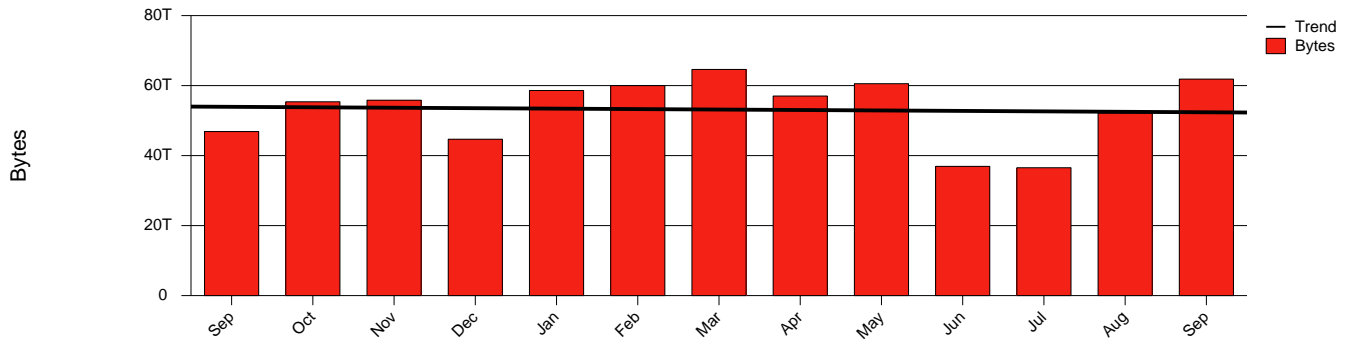

Total Network Volume by Month

Total Network Volume by Week

Total Network Volume by Day

Situations to Watch

Rank	Element Name	Variable	Threshold Value	Monthly Average		Days to (from) Threshold
				Actual	Predicted	
1	mh1-SRP(Out)	Volume (Bandwidth %)	80.000	4.372	3.378	Increasing
2	mh2-SRP(In)	Volume (Bandwidth %)	80.000	2.532	2.503	Increasing
3	mh2-SRP(Out)	Volume (Bandwidth %)	80.000	0.000	0.611	Increasing
4	mh1-SRP(In)	Volume (Bandwidth %)	80.000	0.784	0.243	Decreasing
5	mh1-SRP(In)	Errors (% Frames)	5.000	0.000	0.000	Decreasing
6	mh2-SRP(In)	Errors (% Frames)	5.000	0.000	0.000	Decreasing