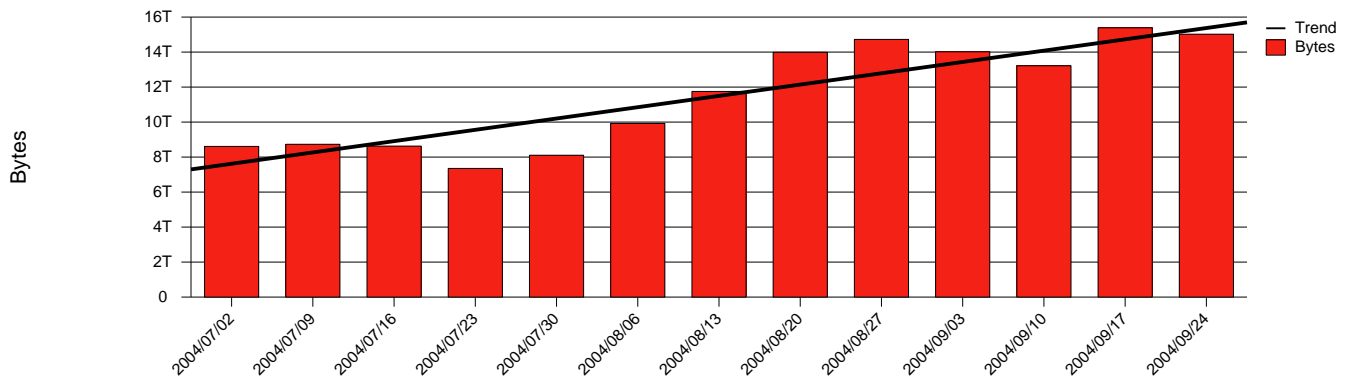

Total Network Volume by Month

Total Network Volume by Week

Total Network Volume by Day

Situations to Watch

Rank	Element Name	Variable	Threshold Value	Monthly Average		Days to (from) Threshold
				Actual	Predicted	
1	mh1-SRP(Out)	Volume (Bandwidth %)	80.000	4.372	3.378	Increasing
2	mh2-SRP(In)	Volume (Bandwidth %)	80.000	2.532	2.503	Increasing
3	mh2-SRP(Out)	Volume (Bandwidth %)	80.000	0.000	0.611	Increasing
4	mh1-SRP(In)	Volume (Bandwidth %)	80.000	0.784	0.243	Decreasing
5	mh1-SRP(In)	Errors (% Frames)	5.000	0.000	0.000	Decreasing
6	mh2-SRP(In)	Errors (% Frames)	5.000	0.000	0.000	Decreasing