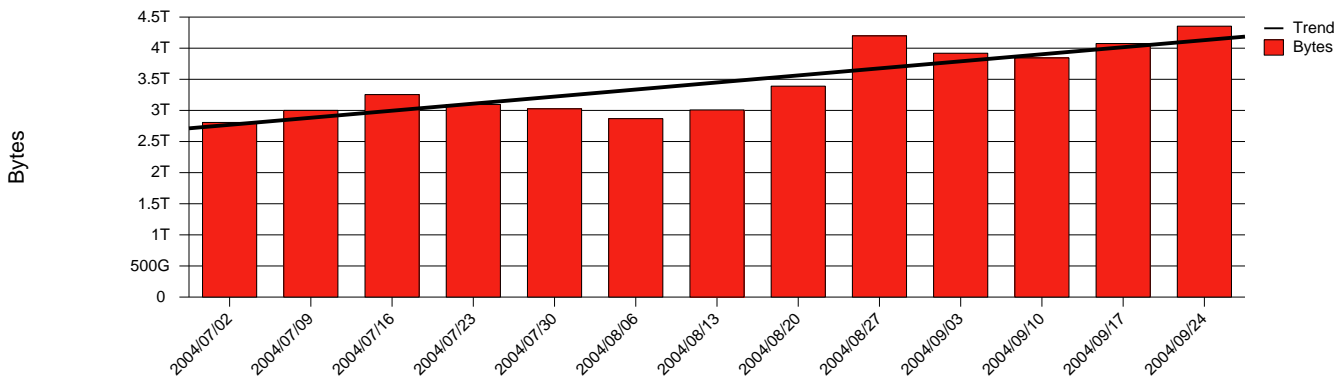

Total Network Volume by Month

Total Network Volume by Week

Total Network Volume by Day

Situations to Watch

| Rank | Element Name | Variable | Threshold | Monthly Average | | Days to (from) Threshold |
|------|--------------|----------------------|-----------|-----------------|-----------|--------------------------|
| | | | Value | Actual | Predicted | |
| 1 | ki1-SRP(Out) | Volume (Bandwidth %) | 80.000 | 0.001 | 0.785 | Increasing |
| 2 | ki1-SRP(In) | Volume (Bandwidth %) | 80.000 | 0.050 | 0.663 | Increasing |
| 3 | ki2-SRP(In) | Volume (Bandwidth %) | 80.000 | 0.946 | 0.296 | Decreasing |
| 4 | ki2-SRP(In) | Errors (% Frames) | 5.000 | 0.000 | 0.000 | Decreasing |
| 5 | ki2-SRP(Out) | Volume (Bandwidth %) | 80.000 | 1.178 | 0.266 | Decreasing |