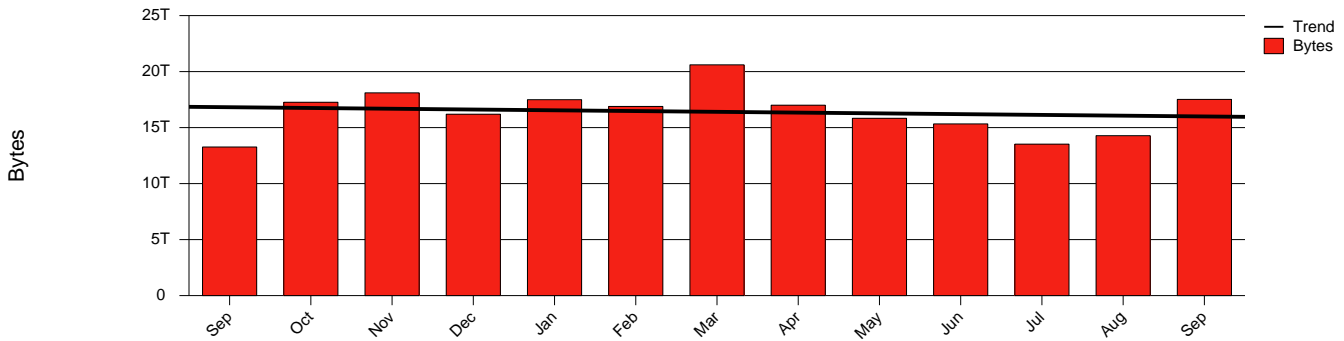

Total Network Volume by Month

Total Network Volume by Week

Total Network Volume by Day

Situations to Watch

| Rank | Element Name | Variable | Threshold | Monthly Average | | Days to (from) Threshold |
|------|--------------|----------------------|-----------|-----------------|-----------|--------------------------|
| | | | Value | Actual | Predicted | |
| 1 | ki1-SRP(Out) | Volume (Bandwidth %) | 80.000 | 0.001 | 0.785 | Increasing |
| 2 | ki1-SRP(In) | Volume (Bandwidth %) | 80.000 | 0.050 | 0.663 | Increasing |
| 3 | ki2-SRP(In) | Volume (Bandwidth %) | 80.000 | 0.946 | 0.296 | Decreasing |
| 4 | ki2-SRP(In) | Errors (% Frames) | 5.000 | 0.000 | 0.000 | Decreasing |
| 5 | ki2-SRP(Out) | Volume (Bandwidth %) | 80.000 | 1.178 | 0.266 | Decreasing |