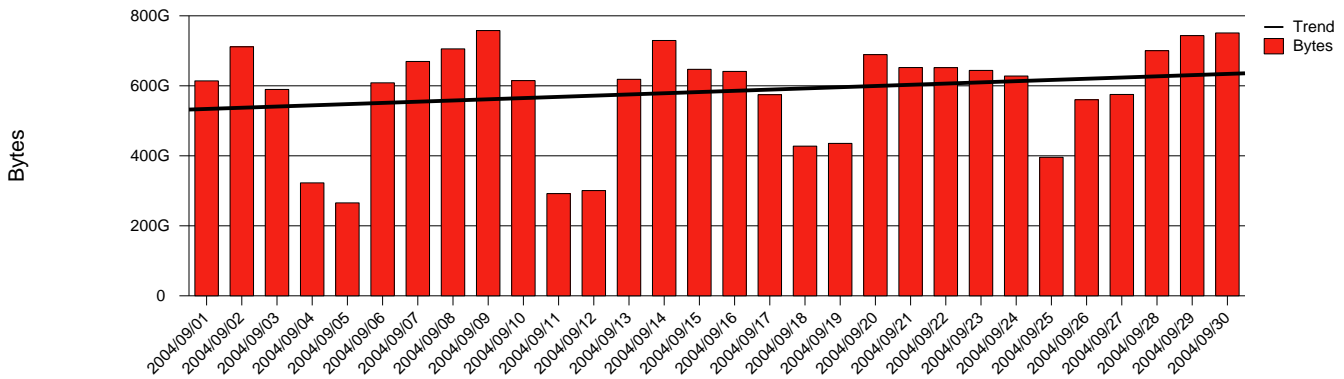

Total Network Volume by Month

Total Network Volume by Week

Total Network Volume by Day

Situations to Watch

| Rank | Element Name | Variable | Threshold | Monthly Average | | Days to (from) Threshold |
|------|--------------|----------------------|-----------|-----------------|-----------|--------------------------|
| | | | Value | Actual | Predicted | |
| 1 | ki1-SRP(Out) | Volume (Bandwidth %) | 80.000 | 0.001 | 0.785 | Increasing |
| 2 | ki1-SRP(In) | Volume (Bandwidth %) | 80.000 | 0.050 | 0.663 | Increasing |
| 3 | ki2-SRP(In) | Volume (Bandwidth %) | 80.000 | 0.946 | 0.296 | Decreasing |
| 4 | ki2-SRP(In) | Errors (% Frames) | 5.000 | 0.000 | 0.000 | Decreasing |
| 5 | ki2-SRP(Out) | Volume (Bandwidth %) | 80.000 | 1.178 | 0.266 | Decreasing |