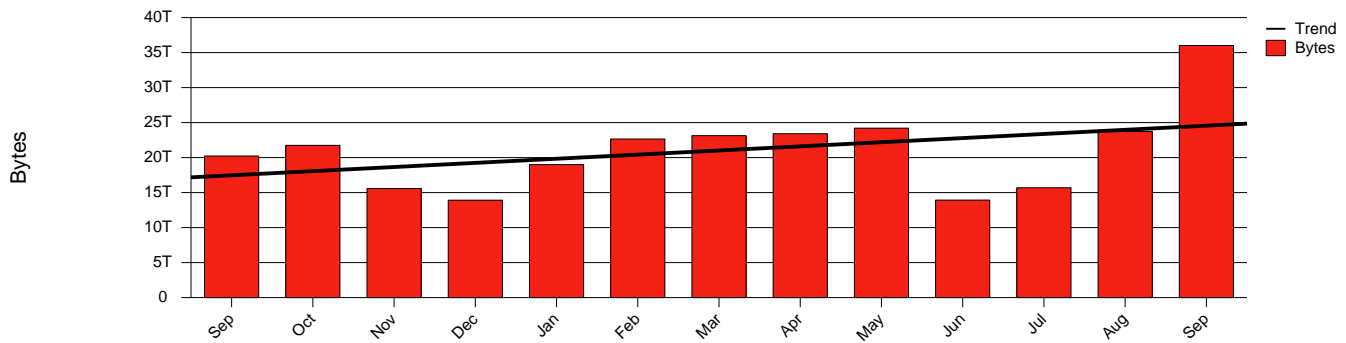

Total Network Volume by Month

Total Network Volume by Week

Total Network Volume by Day

Situations to Watch

Rank	Element Name	Variable	Threshold	Monthly Average		Days to (from) Threshold
			Value	Actual	Predicted	
1	his2-SRP(In)	Errors (% Frames)	5.000	0.000	0.136	Increasing
2	his2-SRP(Out)	Volume (Bandwidth %)	80.000	2.809	1.363	Increasing
3	his1-SRP(In)	Volume (Bandwidth %)	80.000	1.659	0.937	Increasing
4	his1-SRP(In)	Errors (% Frames)	5.000	0.000	0.000	Increasing
5	his1-SRP(Out)	Volume (Bandwidth %)	80.000	0.001	0.613	Decreasing
6	his2-SRP(In)	Volume (Bandwidth %)	80.000	0.002	0.224	Decreasing