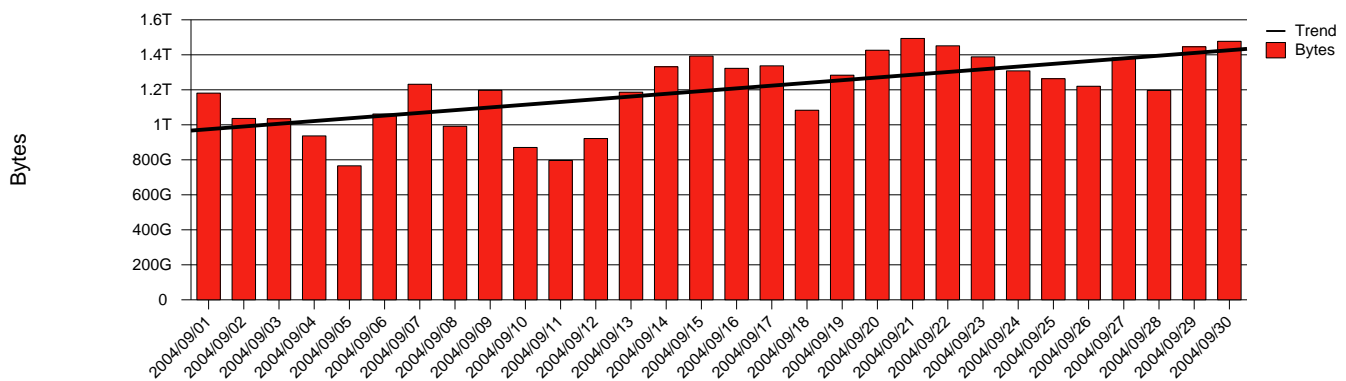

Total Network Volume by Month

Total Network Volume by Week

Total Network Volume by Day

Situations to Watch

Rank	Element Name	Variable	Threshold	Monthly Average		Days to (from) Threshold
			Value	Actual	Predicted	
1	his2-SRP(In)	Errors (% Frames)	5.000	0.000	0.136	Increasing
2	his2-SRP(Out)	Volume (Bandwidth %)	80.000	2.809	1.363	Increasing
3	his1-SRP(In)	Volume (Bandwidth %)	80.000	1.659	0.937	Increasing
4	his1-SRP(In)	Errors (% Frames)	5.000	0.000	0.000	Increasing
5	his1-SRP(Out)	Volume (Bandwidth %)	80.000	0.001	0.613	Decreasing
6	his2-SRP(In)	Volume (Bandwidth %)	80.000	0.002	0.224	Decreasing