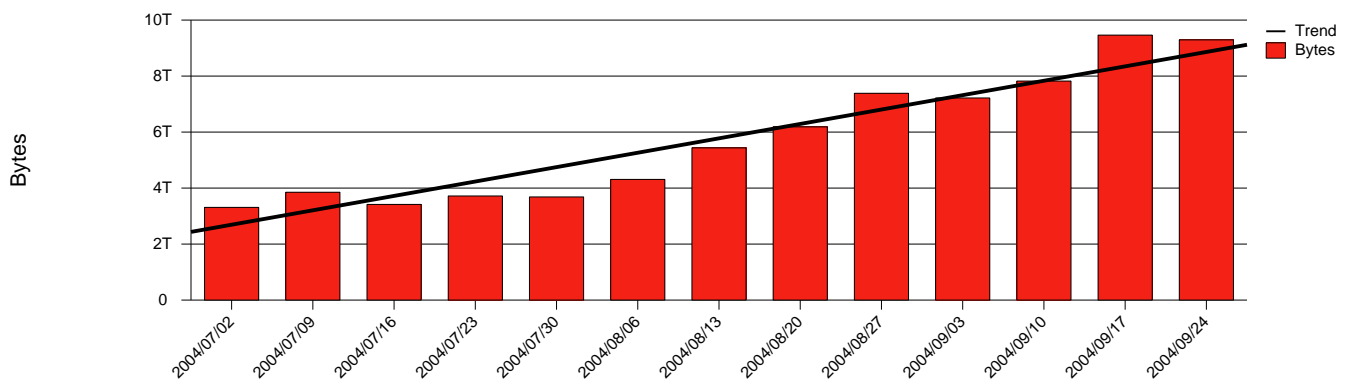

Total Network Volume by Month

Total Network Volume by Week

Total Network Volume by Day

Situations to Watch

Rank	Element Name	Variable	Threshold	Monthly Average		Days to (from) Threshold
			Value	Actual	Predicted	
1	his2-SRP(In)	Errors (% Frames)	5.000	0.000	0.136	Increasing
2	his2-SRP(Out)	Volume (Bandwidth %)	80.000	2.809	1.363	Increasing
3	his1-SRP(In)	Volume (Bandwidth %)	80.000	1.659	0.937	Increasing
4	his1-SRP(In)	Errors (% Frames)	5.000	0.000	0.000	Increasing
5	his1-SRP(Out)	Volume (Bandwidth %)	80.000	0.001	0.613	Decreasing
6	his2-SRP(In)	Volume (Bandwidth %)	80.000	0.002	0.224	Decreasing