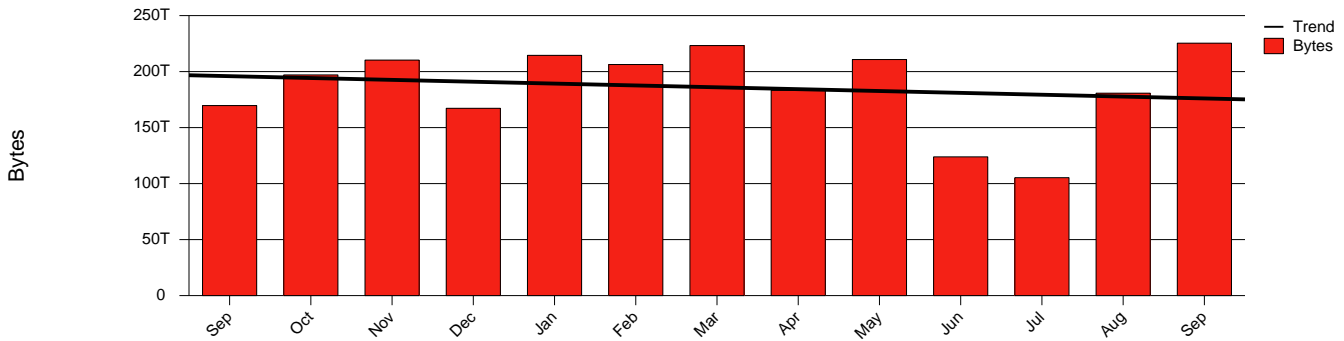

Total Network Volume by Month

Total Network Volume by Week

Total Network Volume by Day

Situations to Watch

Rank	Element Name	Variable	Threshold Value	Monthly Average		Days to (from) Threshold
				Actual	Predicted	
1	liu2-SRP(In)	Volume (Bandwidth %)	80.000	12.118	9.852	Increasing
2	liu1-SRP(Out)	Volume (Bandwidth %)	80.000	0.001	0.372	Increasing
3	liu1-SRP(In)	Volume (Bandwidth %)	80.000	0.002	0.342	Increasing
4	liu2-SRP(Out)	Discards (% Frames)	10.000	0.000	0.000	Increasing
5	liu2-SRP(In)	Errors (% Frames)	5.000	0.000	0.000	Decreasing
6	liu2-SRP(Out)	Volume (Bandwidth %)	80.000	15.860	12.648	Decreasing
7	liu1-SRP(In)	Errors (% Frames)	5.000	0.000	0.000	Decreasing