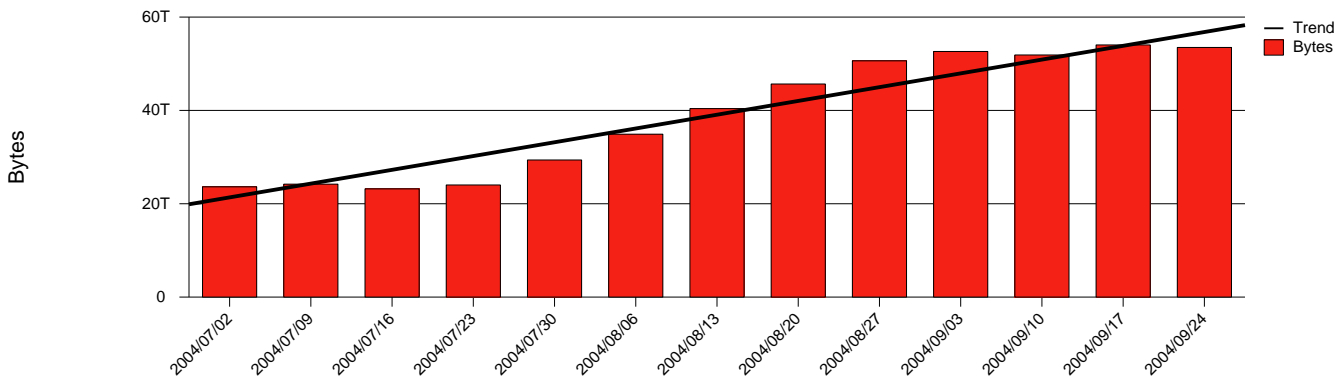

Total Network Volume by Month

Total Network Volume by Week

Total Network Volume by Day

Situations to Watch

Rank	Element Name	Variable	Threshold Value	Monthly Average		Days to (from) Threshold
				Actual	Predicted	
1	liu2-SRP(In)	Volume (Bandwidth %)	80.000	12.118	9.852	Increasing
2	liu1-SRP(Out)	Volume (Bandwidth %)	80.000	0.001	0.372	Increasing
3	liu1-SRP(In)	Volume (Bandwidth %)	80.000	0.002	0.342	Increasing
4	liu2-SRP(Out)	Discards (% Frames)	10.000	0.000	0.000	Increasing
5	liu2-SRP(In)	Errors (% Frames)	5.000	0.000	0.000	Decreasing
6	liu2-SRP(Out)	Volume (Bandwidth %)	80.000	15.860	12.648	Decreasing
7	liu1-SRP(In)	Errors (% Frames)	5.000	0.000	0.000	Decreasing