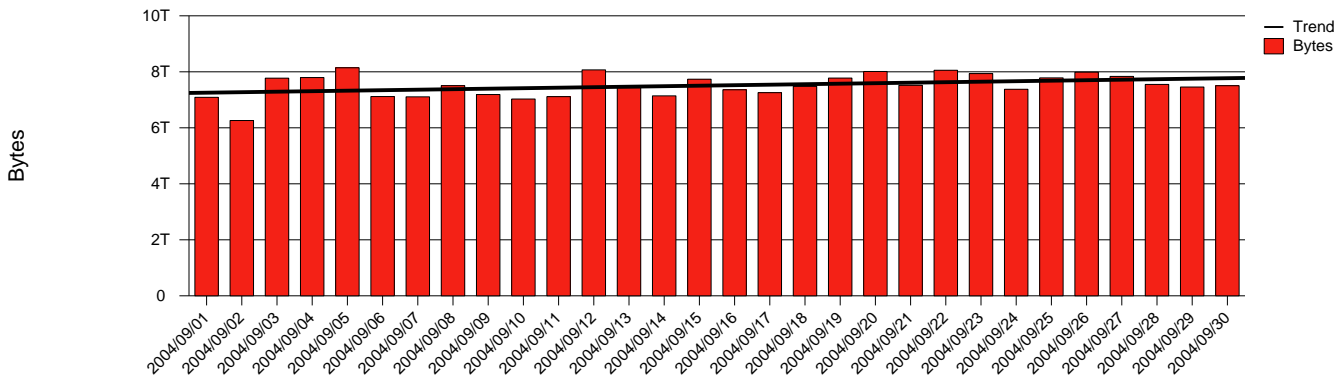

Total Network Volume by Month

Total Network Volume by Week

Total Network Volume by Day

Situations to Watch

Rank	Element Name	Variable	Threshold Value	Monthly Average		Days to (from) Threshold
				Actual	Predicted	
1	liu2-SRP(In)	Volume (Bandwidth %)	80.000	12.118	9.852	Increasing
2	liu1-SRP(Out)	Volume (Bandwidth %)	80.000	0.001	0.372	Increasing
3	liu1-SRP(In)	Volume (Bandwidth %)	80.000	0.002	0.342	Increasing
4	liu2-SRP(Out)	Discards (% Frames)	10.000	0.000	0.000	Increasing
5	liu2-SRP(In)	Errors (% Frames)	5.000	0.000	0.000	Decreasing
6	liu2-SRP(Out)	Volume (Bandwidth %)	80.000	15.860	12.648	Decreasing
7	liu1-SRP(In)	Errors (% Frames)	5.000	0.000	0.000	Decreasing