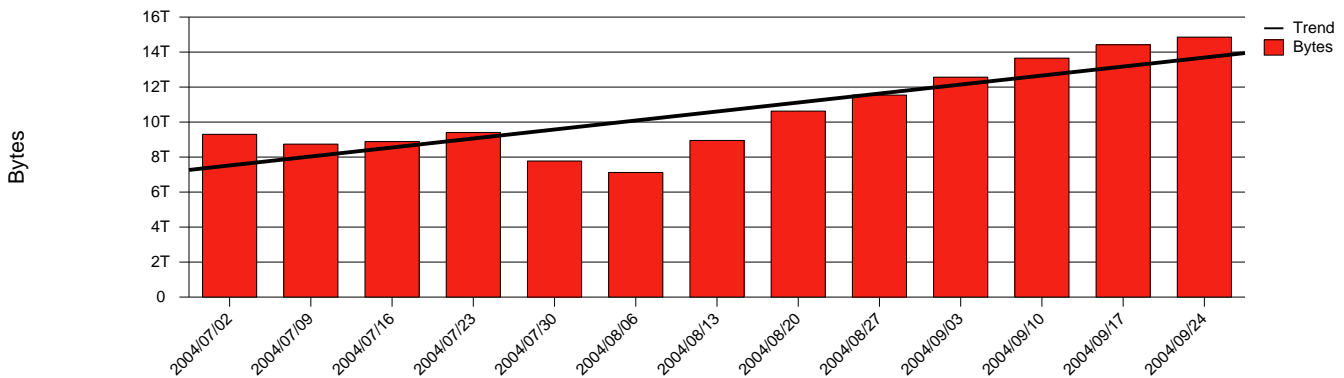

Total Network Volume by Month

Total Network Volume by Week

Total Network Volume by Day

Situations to Watch

Rank	Element Name	Variable	Threshold	Monthly Average		Days to (from)
			Value	Actual	Predicted	
1	chalmers1-SRP(In)	Errors (% Frames)	5.000	0.416	0.112	Increasing
2	chalmers1-SRP(Out)	Volume (Bandwidth %)	80.000	2.496	1.965	Increasing
3	chalmers1-SRP(In)	Volume (Bandwidth %)	80.000	1.483	1.152	Increasing
4	chalmers2-SRP(In)	Errors (% Frames)	5.000	0.000	0.000	Increasing
5	chalmers2-SRP(In)	Volume (Bandwidth %)	80.000	0.969	0.281	Decreasing
6	chalmers2-SRP(Out)	Volume (Bandwidth %)	80.000	2.379	1.416	Decreasing