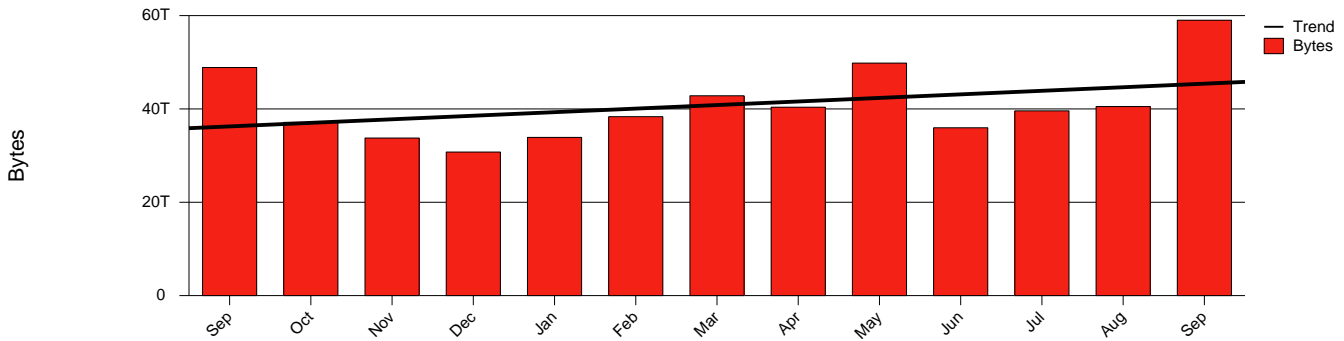

Total Network Volume by Month

Total Network Volume by Week

Total Network Volume by Day

Situations to Watch

Rank	Element Name	Variable	Threshold	Monthly Average		Days to (from)
			Value	Actual	Predicted	
1	chalmers1-SRP(In)	Errors (% Frames)	5.000	0.416	0.112	Increasing
2	chalmers1-SRP(Out)	Volume (Bandwidth %)	80.000	2.496	1.965	Increasing
3	chalmers1-SRP(In)	Volume (Bandwidth %)	80.000	1.483	1.152	Increasing
4	chalmers2-SRP(In)	Errors (% Frames)	5.000	0.000	0.000	Increasing
5	chalmers2-SRP(In)	Volume (Bandwidth %)	80.000	0.969	0.281	Decreasing
6	chalmers2-SRP(Out)	Volume (Bandwidth %)	80.000	2.379	1.416	Decreasing