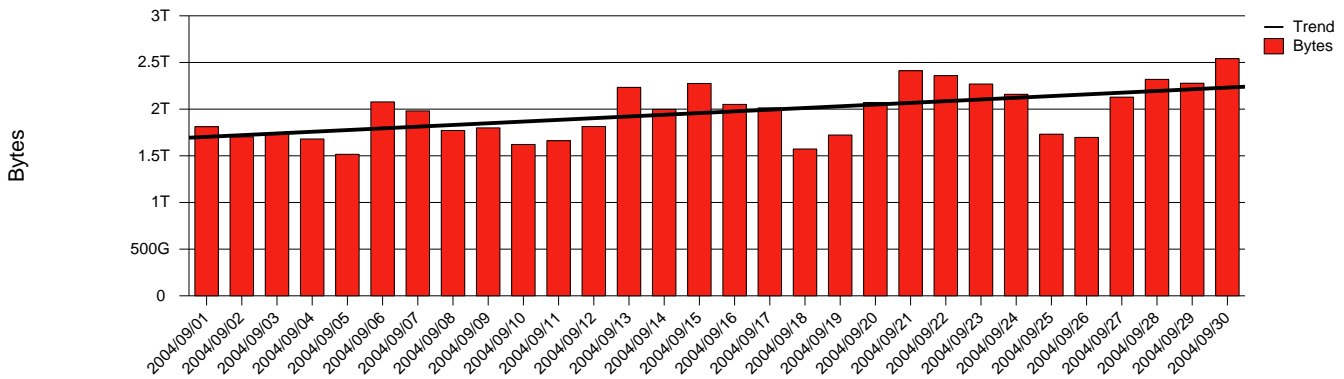

Total Network Volume by Month

Total Network Volume by Week

Total Network Volume by Day

Situations to Watch

Rank	Element Name	Variable	Threshold	Monthly Average		Days to (from)
			Value	Actual	Predicted	
1	chalmers1-SRP(In)	Errors (% Frames)	5.000	0.416	0.112	Increasing
2	chalmers1-SRP(Out)	Volume (Bandwidth %)	80.000	2.496	1.965	Increasing
3	chalmers1-SRP(In)	Volume (Bandwidth %)	80.000	1.483	1.152	Increasing
4	chalmers2-SRP(In)	Errors (% Frames)	5.000	0.000	0.000	Increasing
5	chalmers2-SRP(In)	Volume (Bandwidth %)	80.000	0.969	0.281	Decreasing
6	chalmers2-SRP(Out)	Volume (Bandwidth %)	80.000	2.379	1.416	Decreasing