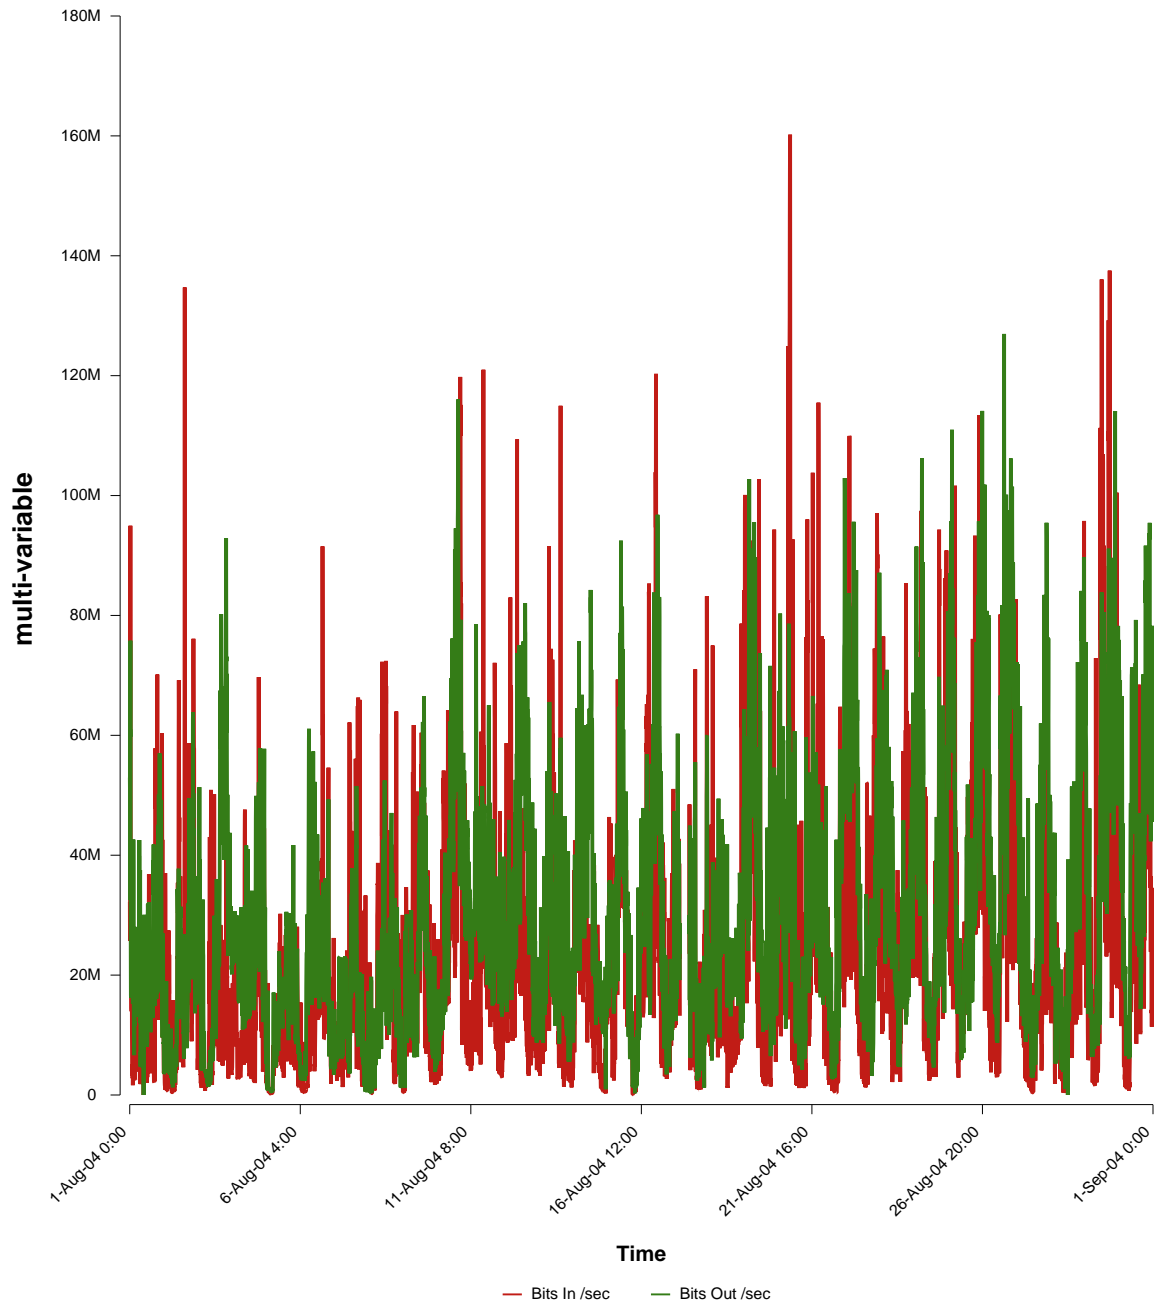

# eHealth Trend Report

Divide by Time

## SUNET-A-VISBY-HGO

From: 2004/08/01 00:00  
To: 2004/08/31 23:59

Created: 2004/09/02 07:45:05