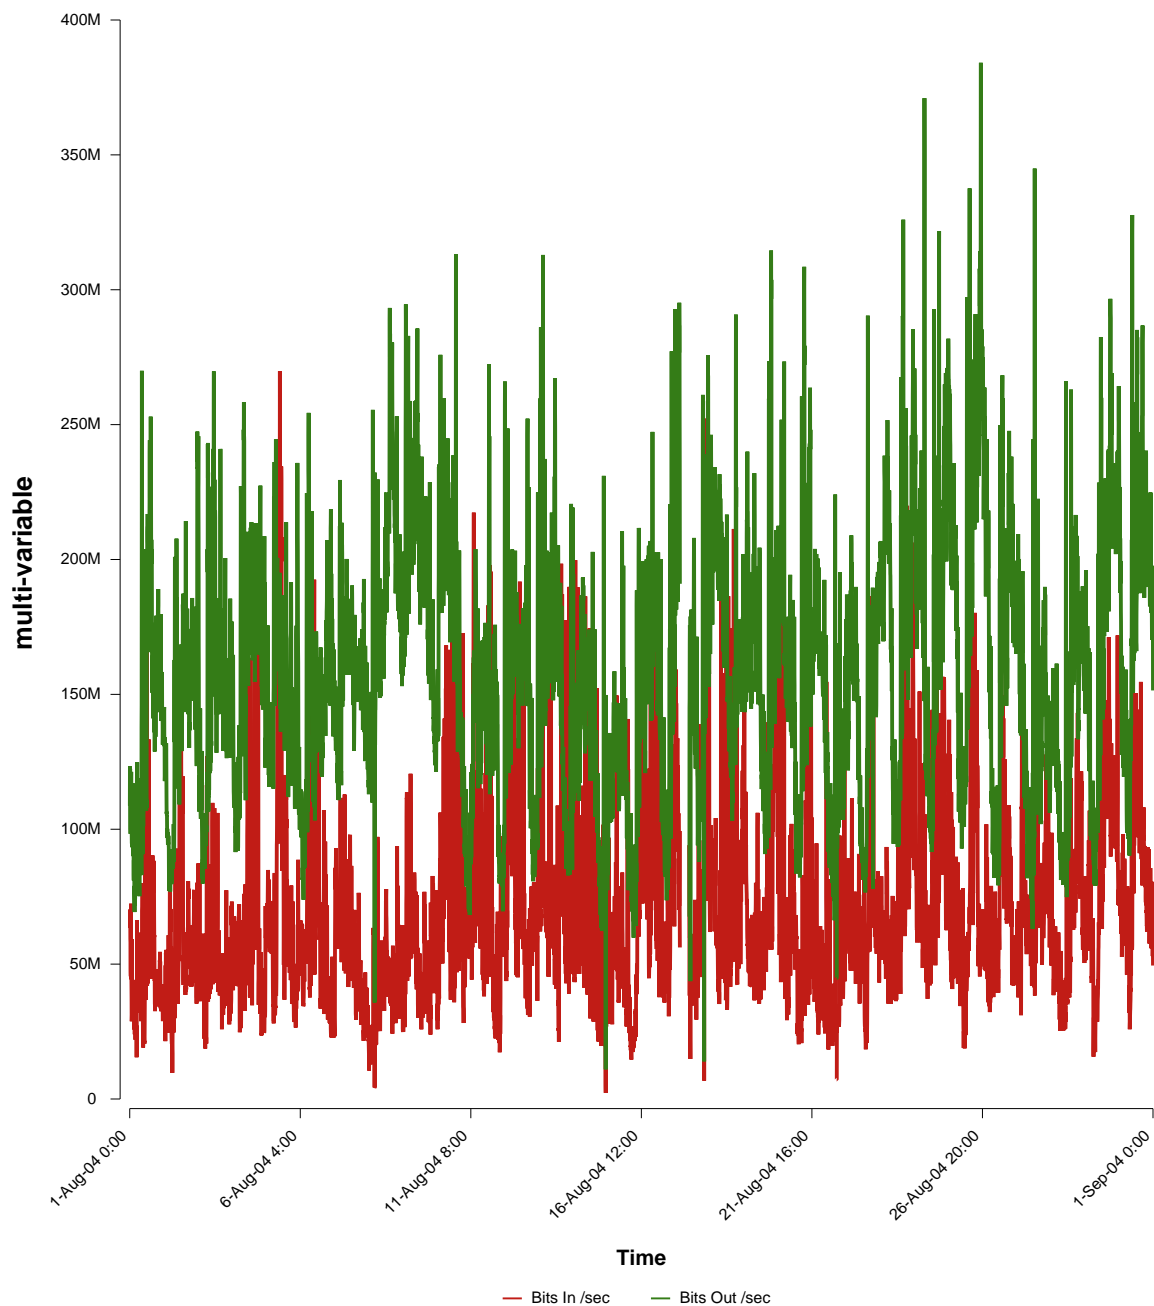

# eHealth Trend Report

Divide by Time

## SUNET-A-UMEA-UMU

From: 2004/08/01 00:00  
To: 2004/08/31 23:59

Created: 2004/09/02 06:51:02